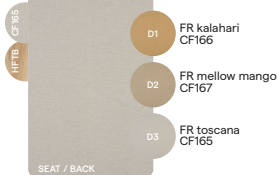

TE-TOSCANA-1

TEB12

SEAT / BACK
FR toscana
CF165