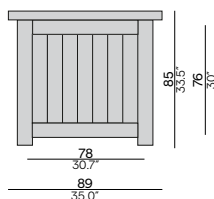

## SIENA CUSHION BOX LARGE

CBX0000246

ART. NUMBER	FRAME	FURNITURE
	TEAK	
CBX0000246	HFTK	€ 5.995