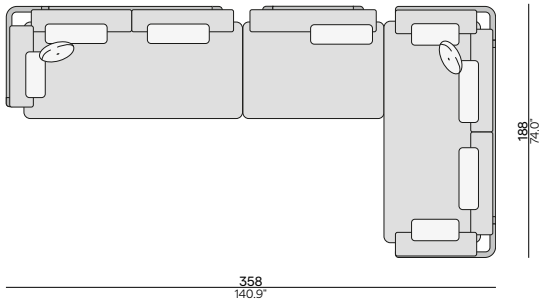

CONCEPT 5

CPT0001369

seen from a sitting position

Change FUR0001069 to FUR0001073 for reversed composition.

ART. NUMBER	FRAME	FURNITURE	COLOUR COMBINATION CUSHION SET (CST0004315)		OPTION: PROTECTIVE COVER
			CAT. A	CAT. B	
	PCA + TEAK				PCO0001427
CPT0001369	AF13 HFTK	€ 10.260	€ 5.930	€ 6.750	€ 1.555
CPT0001369	AF07 HFTN	€ 10.780	€ 5.930	€ 6.750	€ 1.555

This concept contains:

FURNITURE	SEAT CUSHION	BACK CUSHION	THROW PILLOWS	
1X FUR0001069	2X CUS0001374	4X CUS0001382	5X CUS0001389	D1 47X36,5
1X FUR0001071	1X CUS0001376	1X CUS0001384	4X CUS0001388	D2 40X40
1X FUR0001072		3X CUS0001386	2X CUS0000121	D3 Ø30