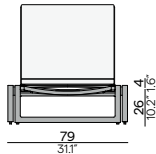

LOUNGER - Textiles

FUR0000261

Cushion set includes:

1x Fuse seat & back cushion

CUS0000044