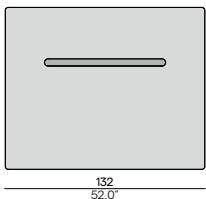

LARGE MIDDLE SEAT - Alu

FUR0000325 / FUR0000602

Seen from sitting position

ART. NUMBER	FRAME	FURNITURE	OPTION: PROTECTIVE COVER
	PCSTS + PCA		PCO0001437

FUR0000325 SF10 AF10 € 2.915 € 295

FUR0000602 SF10 AF10 € 4.360 € 295