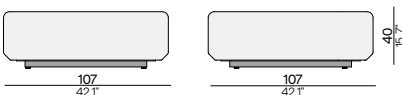

MEDIUM FOOTSTOOL/SIDETABLE

FUR0004784

Cushion set includes:

- 1x Kumo Seat Cushion 107X107 CUS0000113

ART. NUMBER	FRAME	FURNITURE	COLOUR COMBINATION CUSHION SET (CST0004792)		OPTION: PROTECTIVE COVER
			CAT. A	CAT. B	
	PCA				PCO0000636
FUR0004784	AF08	€ 945	€ 1.735	€ 1.925	€ 390
FUR0004784	AF10	€ 945	€ 1.735	€ 1.925	€ 390
FUR0004784	AF11	€ 945	€ 1.735	€ 1.925	€ 390