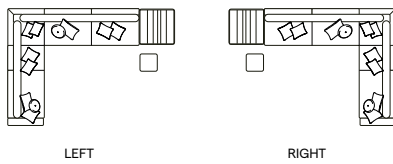

seen from a sitting position

Change FCI0004728 to FCI0004731 for reversed composition.

This concept contains:

FURNITURE			THROW PILLOWS		
1X	FCI0004728	RIGHT SEAT	2X	CUS0000122	D1 40X40
1X	FCI0004729	SMALL MIDDLE SEAT	2X	CUS0000122	D2 40X40
2X	FCI0004730	LARGE MIDDLE SEAT	1X	CUS0000121	D2 Ø30
1X	FCI0004732	CORNER SEAT	1X	CUS0000121	D3 Ø30
1X	FCI0004735	SMALL FOOTSTOOL/SIDETABLE			
1X	FUR0004974	COFFEE TABLE			

Suggested coffeetables (not included in concept price)

FURNITURE			TABLE TOP	PAGE
1X	OST0000545	MOOD Ø100 - COFFEE TABLE 33H	TEAK	60
1X	OST0000544	MOOD Ø80 - COFFEE TABLE 28H	CERAMIC	60
1X	OST0000542	MOOD Ø60 - COFFEE TABLE 56H	CERAMIC	60