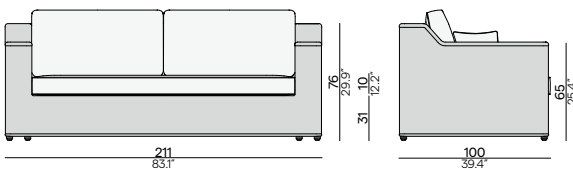

2,5-SEATER

FUR0000272

kg
nett 35

ART. NUMBER	FRAME	FURNITURE	CUSHION	COLOUR COMBINATION CUSHION SET (CST0002456)		OPTION: PROTECTIVE COVER
				CAT. A	CAT. B	PCO0000704
FUR0000272	4W84	€ 4.280	SEAT + BACK CUSHION	€ 1.415	€ 1.705	€ 665

Cushion set includes:

1x San Diego seat cushion

CUS0000062

2x San Diego back cushion

CUS0000056

OPTION: LONG DECO

2X CUS0000060 LONG DECO 91 CM € 160/pc € 170/pc