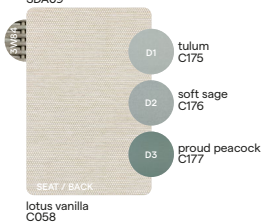

## Suggested colour combinations

CAT. A

CAT. C

SD-VANILLA-3  
SDA09

SD-DUNE-3  
SDC12