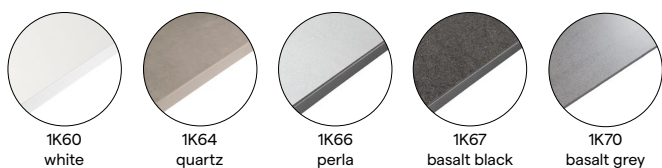

Ceramic 6mm (1K) inserted tops