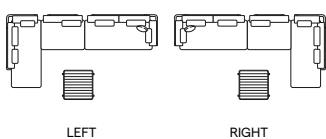

CONCEPT 2

CPT0001366

seen from a sitting position

Change FUR0001073 to FUR0001072, FUR0001075 to FUR0001074, CST0004312 to CST0004389 and CUS0001378 to CUS0001377 for reversed composition.

ART. NUMBER	FRAME	FURNITURE	COLOUR COMBINATION CUSHION SET (CST0004312)		OPTION: PROTECTIVE COVER
			CAT. A	CAT. B	
	PCA + TEAK				PCO0001423
CPT0001366	AF13 HFTK	€ 10.890	€ 5.440	€ 6.185	€ 1.530
CPT0001366	AF07 HFTN	€ 11.495	€ 5.440	€ 6.185	€ 1.530

This concept contains:

FURNITURE	SEAT CUSHION	BACK CUSHION	THROW PILLOWS
1X FUR0001071	1X CUS0001374	2X CUS0001382	4X CUS0001389 D1 47X36,5
1X FUR0001073	1X CUS0001376	1X CUS0001384	4X CUS0001388 D2 40X40
1X FUR0001075	1X CUS0001378	1X CUS0001385	1X CUS0000121 D3 Ø30
1X FUR0001077		2X CUS0001386