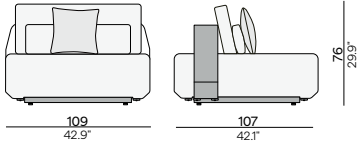

## 1-SEATER

FUR0005017

**Cushion set includes:**

- 1x Kumo Seat Cushion 107X107 CUS0000113
- 1x Kumo back cushion + long deco 95x38\_79x22 CUS0005064
- 1x Canto throw pillow D1 40x40 square CUS0000122

ART. NUMBER	FRAME	FURNITURE	COLOUR COMBINATION CUSHION SET (CST0005018)		OPTION: PROTECTIVE COVER
			CAT. A	CAT. B	
	PCA				PCO0000636
FUR0005017	AF08	€ 1.845	€ 2.755	€ 3.065	€ 510
FUR0005017	AF10	€ 1.845	€ 2.755	€ 3.065	€ 510
FUR0005017	AF11	€ 1.845	€ 2.755	€ 3.065	€ 510