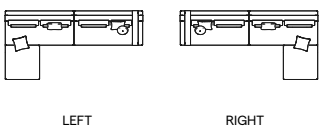

seen from a sitting position

This concept can be positioned as a left or as a right corner without any additional items.

This concept contains:

FURNITURE	SEAT CUSHION	BACK CUSHION + LONG DECO	THROW PILLOWS
1X FUR0004779	1X CUS0000113	1X CUS0005063	1X CUS0000121 D1 Ø30
1X FUR0004780	2X CUS0000114	3X CUS0005064	1X CUS0000122 D1 40X40
1X FUR0004784			2X CUS0000122 D2 40X40

Suggested coffeetables (not included in concept price)

FURNITURE	TABLE TOP	PAGE
1X OST0001746 COBI 79X79 - COFFEE TABLE 37H	TEAK	44
1X OST0001674 COBI 79X79 - COFFEE TABE 30H	TEAK	44