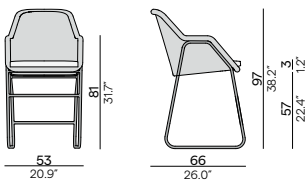

BARSTOOL - 60

FUR0000231

kg
nett 7

Cushion set includes:

1x Mood seat cushion

CUS0000037

ART. NUMBER	FRAME	FURNITURE	COLOUR COMBINATION CUSHION SET (CST0002432)	
			CAT. A	CAT. B
FUR0000231	SF08 1W31	€ 1.165	€ 150	€ 180
FUR0000231	SF10 1W44	€ 1.165	€ 150	€ 180