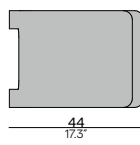

OPEN 32

OST0000547

ART. NUMBER	FRAME	FURNITURE
	PCA	
OST0000547	AF08	€ 595
OST0000547	AF10	€ 595
OST0000547	AF11	€ 595