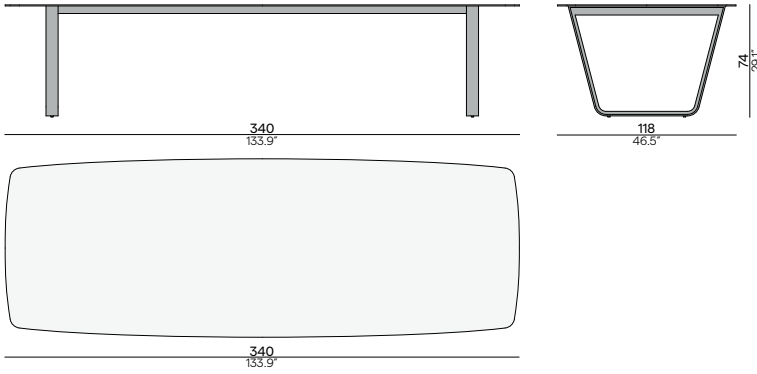

340X118 - Dining Table 74h TAB0000345

ART.NUMBER	FRAME	TABLE TOP	OPTION:	
			HEIGHT	PROTECTIVE COVER
	WROUGHT IRON	CERAMIC 6MM (6K) 70		PCO0000731
TAB0000345	WF08	€ 7.395	D	€ 620
TAB0000345	WF10	€ 7.395	D	€ 620