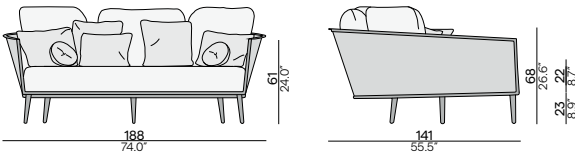

DAYBED

FUR0000179

kg
nett 31

Cushion set includes:

1x Cascade seat cushion CUS0000009
3x Manutti back cushion CUS0000161
2x Canto throw pillow D1 40x40 square CUS0000122
1x Canto throw pillow D2 40x40 square CUS0000122
2x Rodo throw pillow D3 Ø30 round CUS0000121
2x Canto throw pillow -colour back cushion- 50x50 square CUS0000124

ART. NUMBER	FRAME	FURNITURE	COLOUR COMBINATION CUSHION SET (CST0002410)		OPTION: PROTECTIVE COVER
			CAT. A	CAT. B	
FUR0000179	PCA + ROPE	€ 5.995	€ 3.345	€ 3.860	PCO0000652
FUR0000179	AF10 3R03	€ 5.995	€ 3.345	€ 3.860	€ 1.080