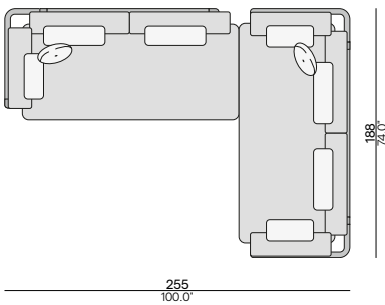

CONCEPT 6

CPT0001370

seen from a sitting position

Change FUR0001069 to FUR0001073 for reversed composition.

ART. NUMBER	FRAME	FURNITURE	COLOUR COMBINATION CUSHION SET (CST0004316)		OPTION: PROTECTIVE COVER
			CAT. A	CAT. B	
	PCA + TEAK				PCO0001429
CPT0001370	AF13 HFTK	€ 7.950	€ 4.445	€ 5.075	€ 1.325
CPT0001370	AF07 HFTN	€ 8.355	€ 4.445	€ 5.075	€ 1.325

This concept contains:

FURNITURE	SEAT CUSHION	BACK CUSHION	THROW PILLOWS	
1X FUR0001069	2X CUS0001374	4X CUS0001382	4X CUS0001389	D1 47X36,5
1X FUR0001072		3X CUS0001386	3X CUS0001388	D2 40X40
			2X CUS0000121	D3 Ø30