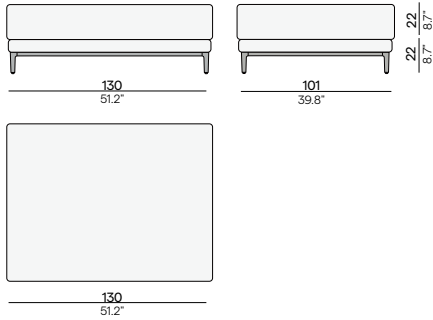

Zendo Sense®

LARGE FOOTSTOOL/SIDETABLE

FCI0004733

Cushion set includes:

1x Zendo Sense seat cushion 132x101

ART. NUMBER	FRAME	FURNITURE	OPTION: MODULE CONNECTOR	OPTION: PROTECTIVE COVER
	PCA + UPHOLSTERY	CUSHION SET INCLUDED	SMA0005021	PCO0004802
FCI0004733	AF08 C162 or C163	€ 2.895	€ 140	€ 295
FCI0004733	AF10 C162 or C163	€ 2.895	€ 140	€ 295
FCI0004733	AF13 C162 or C163	€ 2.895	€ 140	€ 295