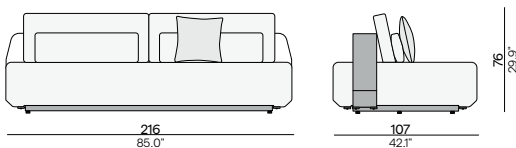

LARGE MIDDLE SEAT

FUR0004780

Cushion set includes:

- 1x Kumo Seat Cushion 214X107 CUS0000114
- 2x Kumo back cushion + long deco 95x38_79x22 CUS0005064
- 1x Canto throw pillow D1 40x40 square CUS0000122

ART. NUMBER	FRAME	FURNITURE	COLOUR COMBINATION CUSHION SET (CST0004788)		OPTION: PROTECTIVE COVER
			CAT. A	CAT. B	
	PCA				PCO0000635
FUR0004780	AF08	€ 3.035	€ 4.810	€ 5.365	€ 665
FUR0004780	AF10	€ 3.035	€ 4.810	€ 5.365	€ 665
FUR0004780	AF11	€ 3.035	€ 4.810	€ 5.365	€ 665