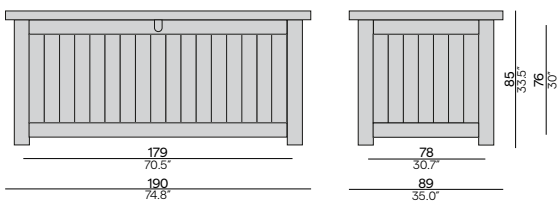

## CUSHION BOX LARGE

CBX0000246

ART. NUMBER	FRAME	FURNITURE
	TEAK	
CBX0000246	HFTK	€ 5.995