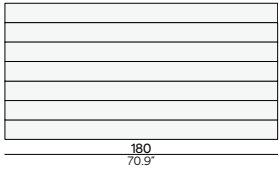

180X90 - Coffee Table 35h

TAB0000352

ART.NUMBER	FRAME	TABLE TOP		OPTION:	
		HEIGHT	PROTECTIVE COVER	HEIGHT	PROTECTIVE COVER
	WROUGHT IRON	TEAK (2H) 43	TEAK SCURO (2H) 37	PCO0000724	
TAB0000352	WF08	€ 4.245	€ 4.500	S	€ 340
TAB0000352	WF10	€ 4.245	€ 4.500	S	€ 340
TAB0000352	WF13	€ 4.245	€ 4.500	S	€ 340