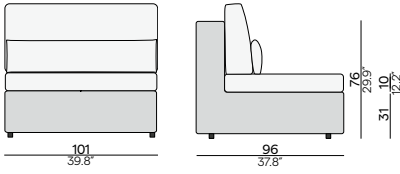

## LARGE MIDDLE SEAT

FUR0000278

ART. NUMBER	FRAME	FURNITURE	COLOUR COMBINATION CUSHION SET (CST0002462)		OPTION: PROTECTIVE COVER
			CAT. A	CAT. B	
FUR0000278	4W84	€ 1.590	€ 985	€ 1.180	€ 375