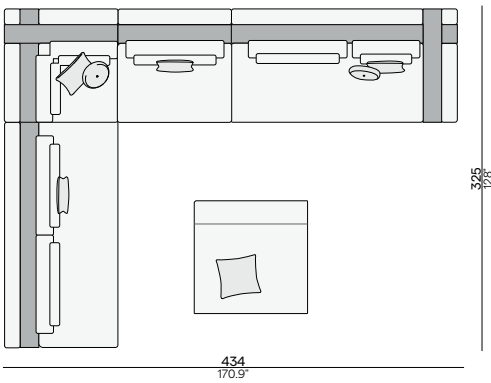

ART. NUMBER	FRAME	FURNITURE	COLOUR COMBINATION CUSHION SET (CST0004370)		OPTION: PROTECTIVE COVER
			CAT. A	CAT. B	
	PCA				PCO0000294
CPT0000406	AF08	€ 12.525	€ 17.660	€ 19.610	€ 2.170
CPT0000406	AF10	€ 12.525	€ 17.660	€ 19.610	€ 2.170
CPT0000406	AF11	€ 12.525	€ 17.660	€ 19.610	€ 2.170

seen from a sitting position

This concept can be positioned as a left or as a right corner without any additional items.

This concept contains:

FURNITURE	SEAT CUSHION	BACK CUSHION + LONG DECO	THROW PILLOWS
1X FUR0004779	3X CUS0000113	3X CUS0005063	1X CUS0000121 D1 Ø30
1X FUR0004780	2X CUS0000114	4X CUS0005064	3X CUS0000122 D1 40X40
1X FUR0004781			1X CUS0000121 D2 Ø30
1X FUR0004782			2X CUS0000122 D2 40X40
1X FUR0004784