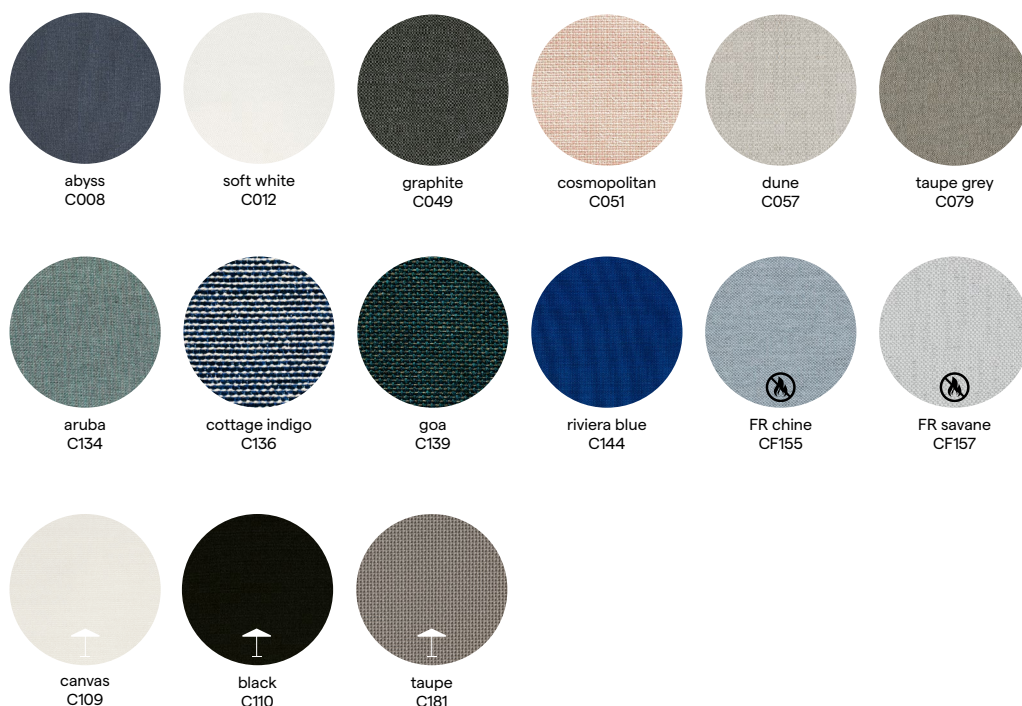

Fabrics

Acrylic

- 100% Acrylic fabric
- Developed specifically for outdoor use
- Fibres dyed in the mass, UV-resistant
- Swimming pool and sea water resistant and repellent
- Washable at 30°C (86°F)
- Light fastness: 7-8
- Resistance to pilling: 5
- Resistance to abrasion (Martindale): 12 000