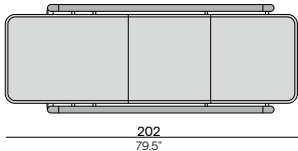

LOUNGER- Textiles

FUR0004703

NEW