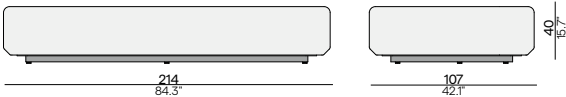

LARGE FOOTSTOOL/SIDETABLE

FUR0004783

Cushion set includes:

- 1x Kumo Seat Cushion 214X107 CUS0000114

ART. NUMBER	FRAME	FURNITURE	COLOUR COMBINATION CUSHION SET (CST0004791)		OPTION: PROTECTIVE COVER
			CAT. A	CAT. B	
	PCA				PCO0000636
FUR0004783	AF08	€ 1.690	€ 2.890	€ 3.205	€ 665
FUR0004783	AF10	€ 1.690	€ 2.890	€ 3.205	€ 665
FUR0004783	AF11	€ 1.690	€ 2.890	€ 3.205	€ 665