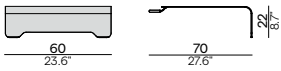

FOOTREST - 60

FUR0000319

ART. NUMBER	FRAME	FURNITURE
	PCA	
FUR0000319	AF08	€ 995

Optional: cushion seat 70x60 CASUAL: see page 87