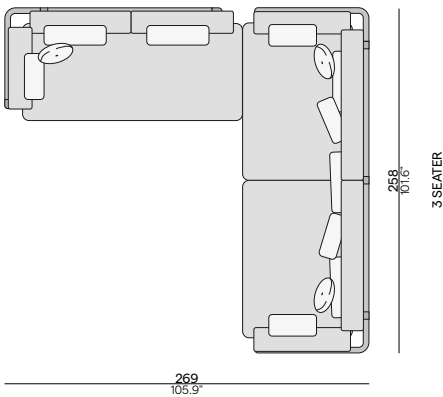

CONCEPT 8

CPT0001372

ART. NUMBER	FRAME	FURNITURE	COLOUR COMBINATION CUSHION SET (CST0004318)		OPTION: PROTECTIVE COVER
			CAT. A	CAT. B	
	PCA + TEAK				PCO0001433
CPT0001372	AF13 HFTK	€ 9.585	€ 5.990	€ 6.770	€ 1.325
CPT0001372	AF07 HFTN	€ 10.055	€ 5.990	€ 6.770	€ 1.325

seen from a sitting position

Change FUR0001072 to FUR0001073 for reversed composition.

This concept contains:

FURNITURE	SEAT CUSHION	BACK CUSHION	THROW PILLOWS
1X FUR0001070	1X CUS0001374	2X CUS0001382	5X CUS0001389 D147X36,5
1X FUR0001072	2X CUS0001375	2X CUS0001385	5X CUS0001388 D2 40X40
		1X CUS0001386	3X CUS0000121 D3 Ø30
		2X CUS0001387