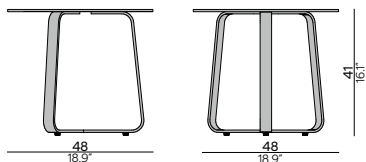

ROUND 48

OST0000548

kg
nett 5

PCA

OST0000548 AF08

€ 610

OST0000548 AF10

€ 610

OST0000548 AF11

€ 610