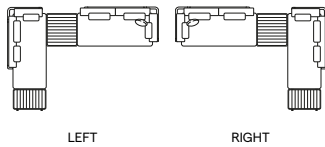

## CONCEPT 3

CPT0001367

ART. NUMBER	FRAME	FURNITURE	COLOUR COMBINATION CUSHION SET (CST0004313)		OPTION: PROTECTIVE COVER
			CAT. A	CAT. B	
	PCA + TEAK				PCO0001425
CPT0001367	AF13 HFTK	€ 9.000	€ 3.955	€ 4.510	€ 1.530
CPT0001367	AF07 HFTN	€ 9.550	€ 3.955	€ 4.510	€ 1.530