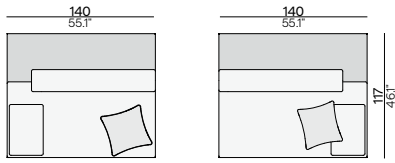

CONCEPT 3 - Quaryl®

CPT0000525 / CPT0000594