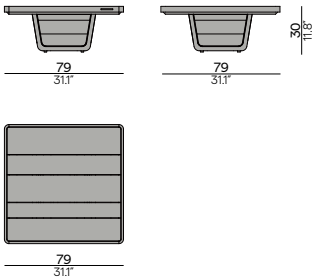

79X79 - Coffee Table 30h OST0001674

Incl. 20kg counterweight against tipping

ART. NUMBER	BASE + TOP	TABLE	OPTION:	
			HEIGHT	PROTECTIVE COVER
	TEAK + EAK		PCO0001740	

	OST0001674	HFTB 2H36	€ 1.815	A	€ 225
	OST0001674	HFTS 2H37	€ 1.950	A	€ 225