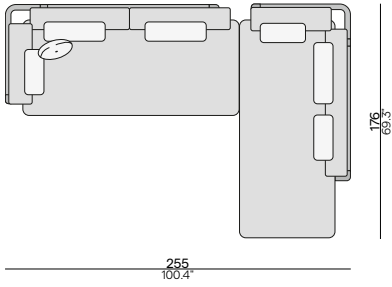

CONCEPT 7

CPT0001371

ART. NUMBER	FRAME	FURNITURE	COLOUR COMBINATION CUSHION SET (CST0004391)		OPTION: PROTECTIVE COVER
			CAT. A	CAT. B	
	PCA + TEAK				PCO0001431
CPT0001371	AF13 HFTK	€ 7.655	€ 3.835	€ 4.390	€ 1.175
CPT0001371	AF07 HFTN	€ 8.055	€ 3.835	€ 4.390	€ 1.175