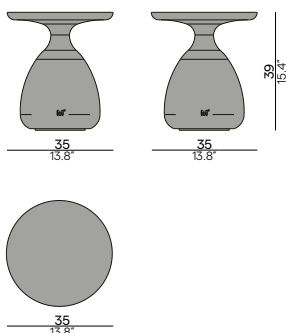

TSUKI Ø35

OST0001588

6
nett

ART. NUMBER	FRAME	FURNITURE	OPTION: PROTECTIVE COVER
	TEAK		PCO0004695

	OST0001588	HFTB	€ 1.085	€ 185
	OST0001588	HFTS	€ 1.185	€ 185