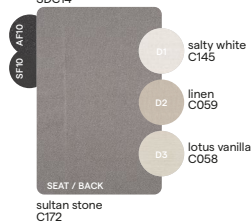

## Suggested colour combinations

CAT. A

CAT. B

CAT. C

SD-SALTY WHITE-2  
SDA07

TC-ARUBA-1  
TCB07

SD-SULTAN STONE-1  
SDC14