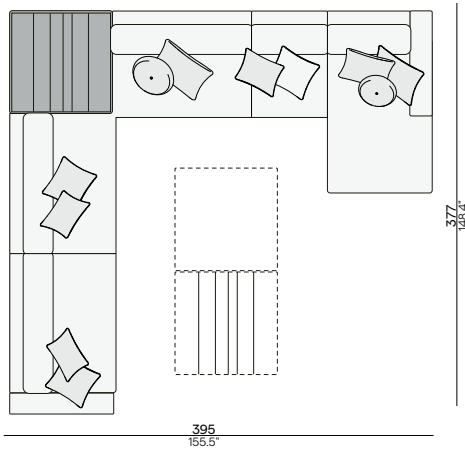

CONCEPT 6

CPT0004921

ART. NUMBER	FRAME	TABLE TOP	FURNITURE	THROW PILLOW SET CST0004951		OPTION: PROTECTIVE COVER
				CAT. A	CAT. B	PCO0004980
	PCSTS + UPHOLSTERY					
CPT0004921	AF08 C162	2H37	€ 22.410	€ 780	€ 780	€ 2.205
CPT0004921	AF08 C163	2H43	€ 22.365	€ 780	€ 780	€ 2.205
CPT0004921	AF10 C162	2H37	€ 22.410	€ 780	€ 780	€ 2.205
CPT0004921	AF10 C163	2H43	€ 22.365	€ 780	€ 780	€ 2.205
CPT0004921	AF13 C162	2H37	€ 22.410	€ 780	€ 780	€ 2.205
CPT0004921	AF13 C163	2H43	€ 22.365	€ 780	€ 780	€ 2.205