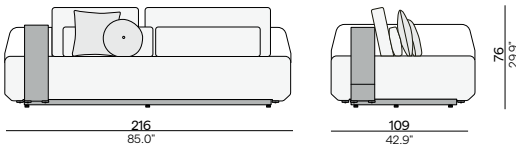

RIGHT CORNER DOUBLE SEAT

FUR0004778

Cushion set includes:

- 1x Kumo Seat Cushion 214X107 CUS0000114
- 1x Kumo back cushion + long deco 65x38_49x22 CUS0005063
- 1x Kumo back cushion + long deco 95x38_79x22 CUS0005064
- 1x Canto throw pillow D1 40x40 square CUS0000122
- 1x Rodo throw pillow D2 Ø30 round CUS0000121

ART. NUMBER	FRAME	FURNITURE	COLOUR COMBINATION CUSHION SET (CST0004786)		OPTION: PROTECTIVE COVER
			CAT. A	CAT. B	
	PCA				PCO0000635
FUR0004778	AF08	€ 3.945	€ 4.785	€ 5.310	€ 665
FUR0004778	AF10	€ 3.945	€ 4.785	€ 5.310	€ 665
FUR0004778	AF11	€ 3.945	€ 4.785	€ 5.310	€ 665