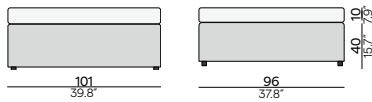

LARGE FOOTSTOOL/SIDETABLE

FUR0000281

ART. NUMBER	FRAME	FURNITURE	COLOUR COMBINATION CUSHION SET (CST0002465)		OPTION: TEMPERED GLASS TOP 99X94,5	OPTION: PROTECTIVE COVER
			CAT. A	CAT. B	FUR0000744	PCO0000713
FUR0000281	4W84	€ 1.095	€ 590	€ 705	€ 330	€ 370

Cushion set includes:

1x San Diego seat cushion CUS0000067