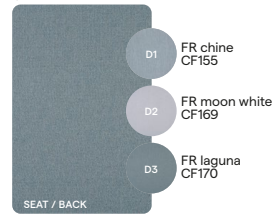

CW-LAGUNA-1
CWB12

FR laguna
CF170