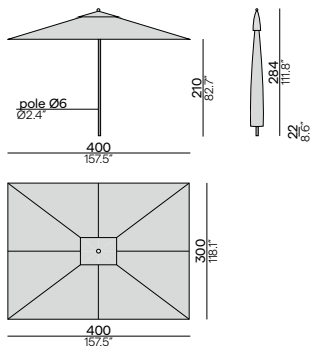

UMBRELLA 300X400

UMB0000574

ART. NUMBER	FRAME	UMBRELLA	OPTION: EXTRA PROTECTIVE COVER
	ANODISED ALU + FABRICS	PROTECTIVE COVER INCL.	PCO0000764
UMB0000574	ANA1 C109	€ 2.205	€ 210
UMB0000574	ANA1 C110	€ 2.205	€ 210
UMB0000574	ANA1 C181	€ 2.205	€ 210