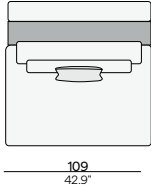

SMALL MIDDLE SEAT

FUR0004781

Cushion set includes:

- 1x Kumo Seat Cushion 107X107 CUS0000113
- 1x Kumo back cushion + long deco 95x38_79x22 CUS0005064
- 1x Canto throw pillow D1 40x40 square CUS0000122

ART. NUMBER	FRAME	FURNITURE	COLOUR COMBINATION CUSHION SET (CST0004789)		OPTION: PROTECTIVE COVER
			CAT. A	CAT. B	
	PCA				PCO0000636
FUR0004781	AF08	€ 1.845	€ 2.755	€ 3.065	€ 510
FUR0004781	AF10	€ 1.845	€ 2.755	€ 3.065	€ 510
FUR0004781	AF11	€ 1.845	€ 2.755	€ 3.065	€ 510

CORNER SEAT

FUR0004782