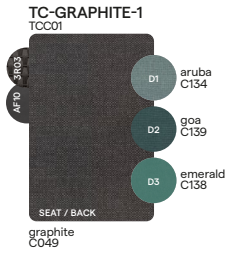

Suggested colour combinations

CAT. B

CAT. C

Throw pillows

Available in all colours

Options

protective cover