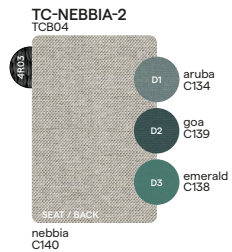

Suggested colour combinations

CAT. B

CAT. C

Throw pillows

Available in all colours

Options

protective cover