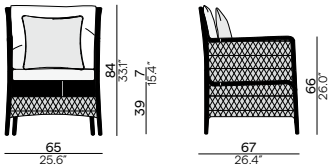

1-SEATER

FUR0000283

kg
nett 8

ART. NUMBER	FRAME	FURNITURE	COLOUR COMBINATION CUSHION SET (CST0002467)	
			CAT. A	CAT. B
FUR0000283	2W23	€ 995	€ 575	€ 710

Packed per 2 pcs

Cushion set includes:

1x Malibu seat cushion CUS0000078
1x Malibu back cushion CUS0000071
1x Canto throw pillow D1 40x40 square CUS0000122