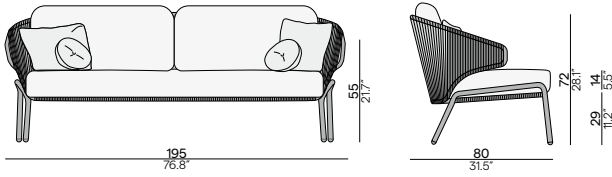

2,5-SEATER

FUR0000184

Cushion set includes:

- 1x Radoc seat cushion CUS0000019
- 2x Radoc back cushion CUS0000015
- 2x Canto throw pillow D2 40x40 square CUS0000122
- 2x Rodo throw pillow D3 Ø30 round CUS0000121

ART. NUMBER	FRAME	FURNITURE	COLOUR COMBINATION CUSHION SET (CST0002415)		OPTION: PROTECTIVE COVER
			CAT. A	CAT. B	
		PCSTS + ROPE			PCO0000656
FUR0000184	SF10 1R01	€ 4.295	€ 1.960	€ 2.245	€ 495
FUR0000184	SF10 1R02	€ 4.295	€ 1.960	€ 2.245	€ 495
FUR0000184	SF13 1R04	€ 4.295	€ 1.960	€ 2.245	€ 495