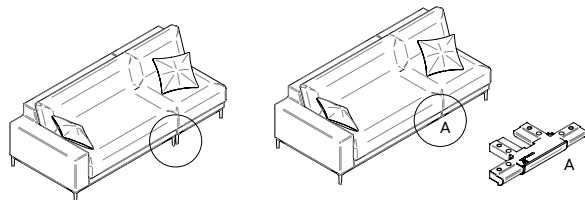

Zendo Sense

MODULE CONNECTOR - Set Of 2 SMA0005021

without module connector
(standard)

with module connector
(optional)

Module connector set includes:

- 2 x Zendo Sense profile extension
- 2 x Zendo Sense invisible support leg

ART. NUMBER	FRAME	CONNECTOR
		PCA
SMA0005021	AF08	€ 140
SMA0005021	AF10	€ 140
SMA0005021	AF13	€ 140