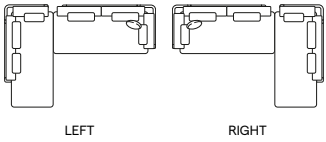

# CONCEPT 7

CPT0001371

ART. NUMBER	FRAME	FURNITURE	COLOUR COMBINATION CUSHION SET (CST0004391)		OPTION: PROTECTIVE COVER
			CAT. A	CAT. B	
	PCA + TEAK				PCO0001431
CPT0001371	AF13 HFTK	€ 7.655	€ 3.835	€ 4.390	€ 1.175
CPT0001371	AF07 HFTN	€ 8.055	€ 3.835	€ 4.390	€ 1.175