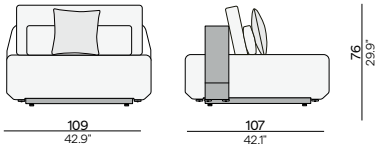

SMALL MIDDLE SEAT

FUR0004781

Cushion set includes:

- 1x Kumo Seat Cushion 107X107 CUS0000113
- 1x Kumo back cushion + long deco 95x38_79x22 CUS0005064
- 1x Canto throw pillow D1 40x40 square CUS0000122

ART. NUMBER	FRAME	FURNITURE	COLOUR COMBINATION CUSHION SET (CST0004789)		OPTION: PROTECTIVE COVER
			CAT. A	CAT. B	
	PCA				PCO0000636
FUR0004781	AF08	€ 1.845	€ 2.755	€ 3.065	€ 510
FUR0004781	AF10	€ 1.845	€ 2.755	€ 3.065	€ 510
FUR0004781	AF11	€ 1.845	€ 2.755	€ 3.065	€ 510