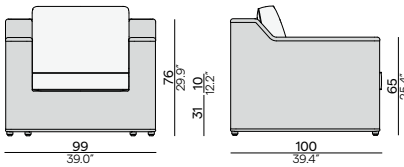

1-SEATER

FUR0000271

kg
nett 29

ART. NUMBER	FRAME	FURNITURE	CUSHION	COLOUR COMBINATION CUSHION SET (CST0002455)		OPTION: PROTECTIVE COVER
				CAT. A	CAT. B	PCO0000703
FUR0000271	4W84	€ 1.995	SEAT + BACK CUSHION	€ 675	€ 825	€ 340

Cushion set includes:

1x San Diego seat cushion

CUS0000065

1x San Diego back cushion

CUS0000053

OPTION: LONG DECO

1X CUS0001031 LONG DECO 68 CM € 155/pc € 160/pc