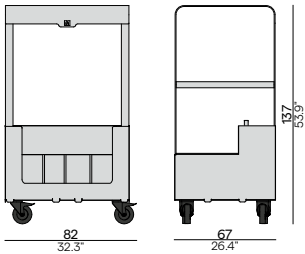

TROLLEY

FUR0000321

ART. NUMBER	FRAME	FURNITURE
	PCA	
FUR0000321	AF08	€ 2.985

Trolley can contain:

- 2x sidetable 35
- 2x footrest 60
- 8x backrest
- 10x slotcover profile