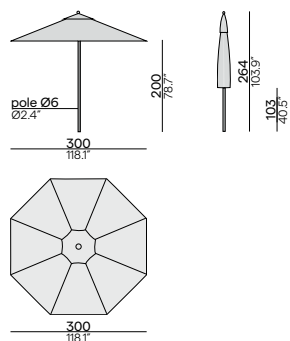

Centra Max®

UMBRELLA Ø300

UMB0000577