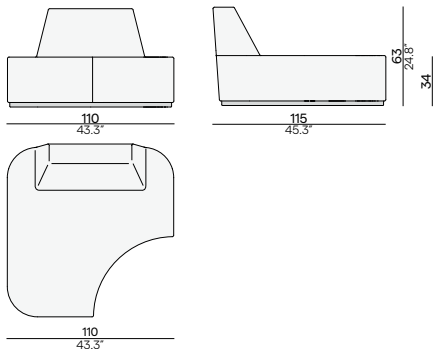

RIGHT CORNER SEAT

FUR0000332