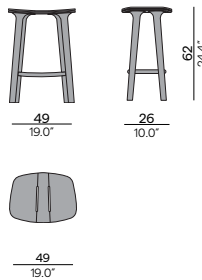

COUNTER STOOL - 61

FUR0001363

ART. NUMBER	FRAME	FURNITURE	COLOUR COMBINATION CUSHION SET (CST0002495)		OPTION: PROTECTIVE COVER
			CAT. A	CAT. B	PCO0001551
FUR0001363	HFTK	€ 720	€ 135	€ 155	€ 225
FUR0001363	HFTN	€ 775	€ 135	€ 155	€ 225

Cushion set includes:

1x Solid seat cushion

CUS0001415