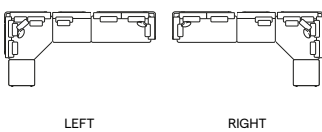

## CONCEPT 12

CPT0001500

ART. NUMBER	FRAME	FURNITURE	COLOUR COMBINATION CUSHION SET (CST0002497)		OPTION: PROTECTIVE COVER
			CAT. A	CAT. B	
	PCA + TEAK				PCO0001565
CPT0001500	AF13 HFTK	€ 11.615	€ 7.275	€ 8.195	€ 1.825
CPT0001500	AF07 HFTN	€ 12.210	€ 7.275	€ 8.195	€ 1.825