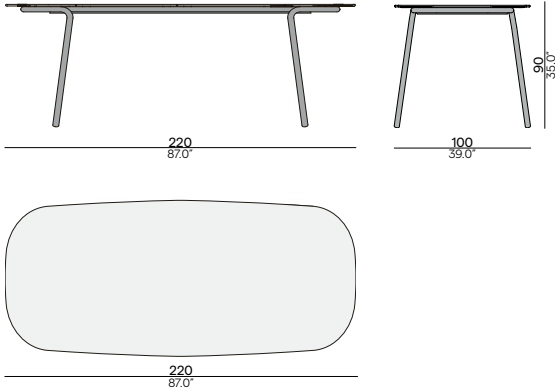

220X100 - Counter Table 90h TAB0001657

ART. NUMBER	FRAME	TABLE TOP	OPTION:	
			HEIGHT	PROTECTIVE COVER
	PCA	CERAMIC 12MM (5K) 53 54 66 68		PCO0001441
TAB0001657	AF10	€ 5.340	M	€ 365
TAB0001657	AF13	€ 5.340	M	€ 365