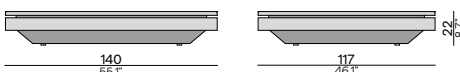

Seen from sitting position

ART. NUMBER	FRAME	FURNITURE	OPTION: PROTECTIVE COVER
	PCA + COMPOSITE		PCO0000639
FUR0000317	AF08 Q8	€ 5.225	€ 295
FUR0000633	AF08 Q8	€ 6.725	€ 295