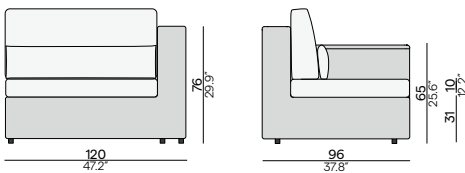

LEFT SEAT

FUR0000274

Cushion set includes:

1x San Diego seat cushion

CUS0000061

1x San Diego back cushion + long deco

CUS0000051

ART. NUMBER	FRAME	FURNITURE	COLOUR COMBINATION CUSHION SET (CST0002458)		OPTION: PROTECTIVE COVER
			CAT. A	CAT. B	
FUR0000274	4W84	€ 1.895	€ 985	€ 1.180	€ 405

Seen from sitting position