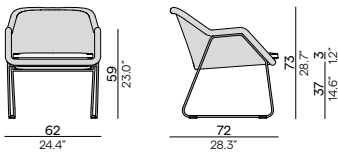

## 1-SEATER

FUR0000229

kg  
nett 7

Packed per 2 pcs

**Cushion set includes:**

1x Mood seat cushion

CUS0000036

ART. NUMBER	FRAME	FURNITURE	COLOUR COMBINATION CUSHION SET (CST0002430)	
			CAT. A	CAT. B
FUR0000229	SF08 1W31	€ 1.095	€ 180	€ 220
FUR0000229	SF10 1W44	€ 1.095	€ 180	€ 220