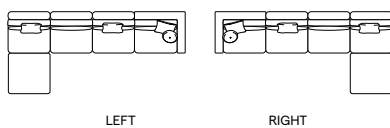

CONCEPT 4

CPT0000404

seen from a sitting position

Change FUR0000278 to FUR0000275 for reverse composition.

ART. NUMBER	FRAME	FURNITURE	COLOUR COMBINATION CUSHION SET (CST0004327)		OPTION: CONCEPT COVER
			CAT. A	CAT. B	
	WICKER				PCO0000717
CPT0000404	4W84	€ 7.760	€ 5.040	€ 5.935	€ 1.890

This concept contains:

FURNITURE	SEAT CUSHION	BACK CUSHION	THROW PILLOWS
1X FUR0000274	4X CUS0000061	4X CUS0000051	1X CUS0000122 D1 40X40
3X FUR0000278	1X CUS0000067		2X CUS0000122 D2 40X40
1X FUR0000281			1X CUS0000121 D3 Ø30