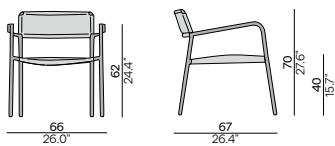

1-SEATER

FUR0000188

Packed per 2 pcs

ART. NUMBER	FRAME	FURNITURE	OPTION: PROTECTIVE COVER
	PCA + ROPE		PCO0000661 PER STACK OF 2
FUR0000188	AF08 2R02	€ 1.095	€ 260
FUR0000188	AF10 2R01	€ 1.095	€ 260
FUR0000188	AF10 2R03	€ 1.095	€ 260