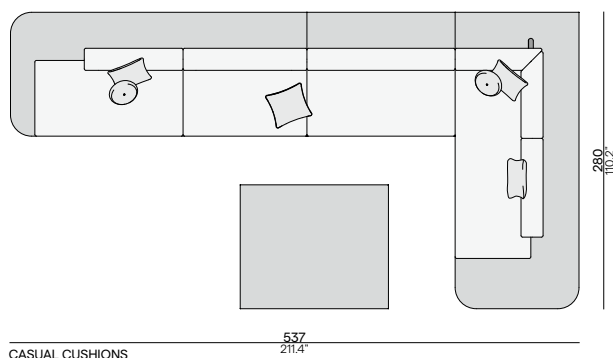

seen from a sitting position

This concept can be positioned as a left or as a right corner without any additional items.

CASUAL CUSHIONS

ART. NUMBER	CUSHIONS	FRAME	FURNITURE + BACKREST	COLOUR COMBINATION CUSHION SET		OPTION: CONCEPT COVER
				CAT. A	CAT. B	
		PCA				PCO0000298
CPT0000524	CST0004348	AF08 Q8	€ 29.935	€ 7.850	€ 8.820	€ 2.910
 CPT0000593	CST0004350	AF08 Q8	€ 36.135	€ 7.850	€ 8.820	€ 2.910