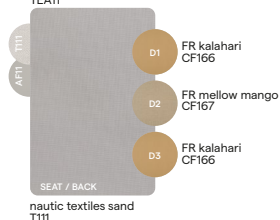

## Standard colour combinations (only valid for concepts)

CAT. B

CW-NAUTIC LEATHER WHITE-2  
CWB09

nautic leather white  
C033

TE-SAND-1  
TEA11

nautic textiles sand  
T111