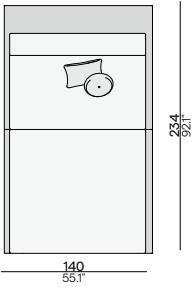

seen from a sitting position

This concept can be positioned as a left or as a right corner without any additional items.

CONCEPT 6B - Quaryl®

CPT0001731 /  CPT0001729

CASUAL CUSHIONS

ART. NUMBER	CUSHIONS	FRAME	FURNITURE + BACKREST	COLOUR COMBINATION CUSHION SET		OPTION: CONCEPT COVER
				CAT. A	CAT. B	PCO0000640
CPT0001731	CST0004416	AF08 Q8	€ 10.730	€ 2.860	€ 3.225	€ 985
 CPT0001729	CST0004414	AF08 Q8	€ 13.730	€ 2.860	€ 3.225	€ 985