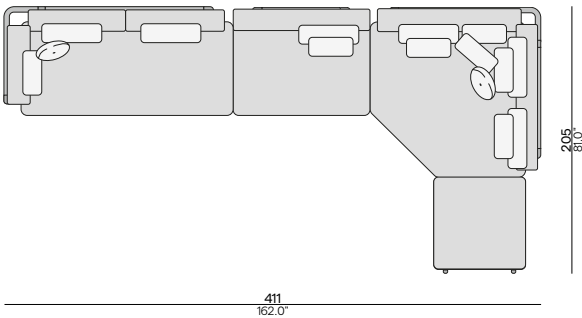

CONCEPT 12

CPT0001500

ART. NUMBER	FRAME	FURNITURE	COLOUR COMBINATION CUSHION SET (CST0002497)		OPTION: PROTECTIVE COVER
			CAT. A	CAT. B	
	PCA + TEAK				PCO0001565
CPT0001500	AF13 HFTK	€ 11.615	€ 7.275	€ 8.195	€ 1.825
CPT0001500	AF07 HFTN	€ 12.210	€ 7.275	€ 8.195	€ 1.825

seen from a sitting position

Change FUR0001072 to FUR0001073 for reversed composition.

This concept contains:

FURNITURE	SEAT CUSHION	BACK CUSHION	THROW PILLOWS
1X FUR0001071	1X CUS0001374	2X CUS0001382	6X CUS0001389 D1 47X36,5
1X FUR0001072	1X CUS0001376	1X CUS0001384	7X CUS0001388 D2 40X40
1X FUR0001079	1X CUS0001379	2X CUS0001385	2X CUS0000121 D3 Ø30
1X FUR0001087	1X CUS0001381	1X CUS0001386