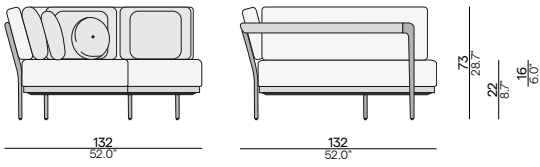

CORNER SEAT

FUR0001087

Cushion set includes:

1x Flex seat cushion	CUS0001379
2x Flex back cushion extra large	CUS0001385
3x Turo throw pillow D1 47x37 rectangular	CUS0001389
5x Turo throw pillow D2 40x40 square	CUS0001388
1x Rodo throw pillow D3 Ø30 round	CUS0000121

seen from sitting position

ART. NUMBER	FRAME	FURNITURE	COLOUR COMBINATION CUSHION SET (CST0002493)		OPTION: PROTECTIVE COVER
			CAT. A	CAT. B	PCO0001420
FUR0001087	AF13 HFTK	€ 4.555	€ 3.210	€ 3.565	€ 705
FUR0001087	AF07 HFTN	€ 4.755	€ 3.210	€ 3.565	€ 705