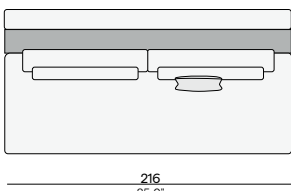

LARGE MIDDLE SEAT

FUR0004780

Cushion set includes:

- 1x Kumo Seat Cushion 214X107 CUS0000114
- 2x Kumo back cushion + long deco 95x38_79x22 CUS0005064
- 1x Canto throw pillow D1 40x40 square CUS0000122

ART. NUMBER	FRAME	FURNITURE	COLOUR COMBINATION CUSHION SET (CST0004788)		OPTION: PROTECTIVE COVER
			CAT. A	CAT. B	
	PCA				PCO0000635
FUR0004780	AF08	€ 3.035	€ 4.810	€ 5.365	€ 665
FUR0004780	AF10	€ 3.035	€ 4.810	€ 5.365	€ 665
FUR0004780	AF11	€ 3.035	€ 4.810	€ 5.365	€ 665