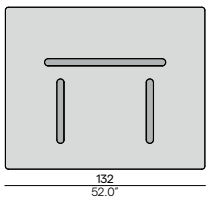

CORNER SEAT - Alu

FUR0000324 / FUR0000601

Seen from sitting position

ART. NUMBER	FRAME	FURNITURE	OPTION: PROTECTIVE COVER
	PCSTS + PCA		PCO0001437

FUR0000324 SF10 AF10 € 3.215 € 295

FUR0000601 SF10 AF10 € 4.660 € 295