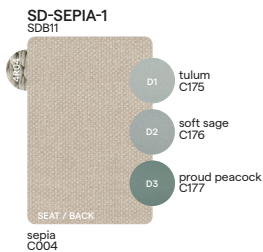

Suggested colour combinations

CAT. B

CAT. C

Throw pillows

Available in all colours

Options

protective cover