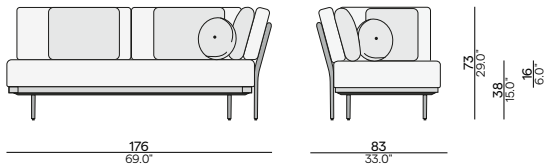

LEFT CORNER DOUBLE SEAT FUR0001073

Cushion set includes:

1x Flex seat cushion	CUS0001374
2x Flex back cushion small	CUS0001382
1x Flex arm cushion	CUS0001386
2x Turo throw pillow D1 47x37 rectangular	CUS0001389
1x Turo throw pillow D2 40x40 square	CUS0001388
1x Rodo throw pillow D3 Ø30 round	CUS0000121

seen from sitting position

ART. NUMBER	FRAME	FURNITURE	COLOUR COMBINATION CUSHION SET (CST0002487)		OPTION: PROTECTIVE COVER
			CAT. A	CAT. B	PCO0001558
FUR0001073	AF13 HFTK	€ 3.875	€ 2.110	€ 2.410	€ 590
FUR0001073	AF07 HFTN	€ 4.075	€ 2.110	€ 2.410	€ 590