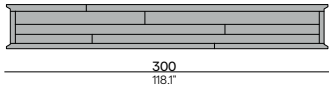

BENCH 300X42

BEN0004838

ART. NUMBER	FRAME	BENCH	COLOUR COMBINATION CUSHION SET (CST0004888)		HEIGHT	OPTION: PROTECTIVE COVER
	TEAK		CAT. A	CAT. B		PCO0004871

BEN0004838	HFTB	€ 3.095	€ 895	€ 995	B	€ 375

BEN0004838	HFTS	€ 3.245	€ 895	€ 995	B	€ 375

Cushion set includes:

1x Sunrise seat cushion

CUS0004851