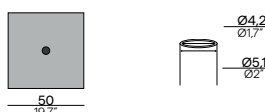

UMBRELLA BASE 21KG

UMB0000629

kg
nett 21

phosphated powder coated iron base 21kg

ART. NUMBER	FRAME UMBRELLA BASE PCA	UMBRELLA BASE
UMB0000629	AF07	€ 490
UMB0000629	AF08	€ 490