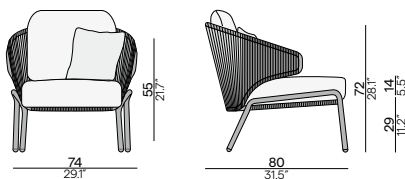

1-SEATER

FUR0000183

kg
nett 10

Packed per 2 pcs

Cushion set includes:

1x Radoc seat cushion
1x Radoc back cushion
1x Canto throw pillow D1 40x40 square

CUS0000021
CUS0000014
CUS0000122

ART. NUMBER	FRAME	FURNITURE	COLOUR COMBINATION CUSHION SET (CST0002414)		OPTION: PROTECTIVE COVER
			CAT. A	CAT. B	
		PCSTS + ROPE			PCO0000655
FUR0000183	SF10 1R01	€ 1.795	€ 825	€ 945	€ 315
FUR0000183	SF10 1R02	€ 1.795	€ 825	€ 945	€ 315
FUR0000183	SF13 1R04	€ 1.795	€ 825	€ 945	€ 315