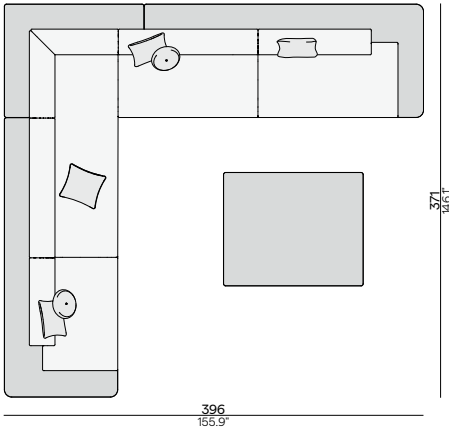

ART. NUMBER	CUSHIONS	FRAME	FURNITURE + BACKREST	COLOUR COMBINATION CUSHION SET		OPTION: CONCEPT COVER
				CAT. A	CAT. B	
		PCSTS				PCO0001430
CPT0000422	CST0004340	SF10 AF10	€ 20.015	€ 8.160	€ 9.025	€ 2.910
CPT0000610	CST0004341	SF10 AF10	€ 26.075	€ 8.160	€ 9.025	€ 2.910

seen from a sitting position

This concept can be positioned as a left or as a right corner without any additional items.

This concept contains:

FURNITURE	FURNITURE LED	SEAT CUSHION	BACK CUSHION	BACK REST + ARM REST	THROW PILLOWS
1X FUR0000322	1X FUR0000599	1X CUS0000084	1X CUS0000079	2X FUR0000336	1X CUS0000122 D1 40X40
1X FUR0000323	1X FUR0000600	2X CUS0000085	2X CUS0000080	1X FUR0000337	1X CUS0000121 D2 Ø30
1X FUR0000324	1X FUR0000601	1X CUS0000086	1X CUS0000081	1X FUR0000338	2X CUS0000122 D2 40X40
1X FUR0000326	1X FUR0000603		1X CUS0000082	1X FUR0000339	1X CUS0000121 D3 Ø30
					1X CUS0000122 D3 40X40

ART. NUMBER	CUSHIONS	FRAME	FURNITURE + BACKREST	COLOUR COMBINATION CUSHION SET		OPTION: CONCEPT COVER
				CAT. A	CAT. B	
		PCSTS				PCO0001432
CPT0000423	CST0004342	SF10 AF10	€ 6.370	€ 3.315	€ 3.690	€ 985
CPT0000611	CST0004343	SF10 AF10	€ 9.260	€ 3.315	€ 3.690	€ 985

This concept contains:

FURNITURE	FURNITURE LED	SEAT CUSHION	BACK CUSHION	BACK REST + ARM REST	THROW PILLOWS
1X FUR0000325	1X FUR0000602	1X CUS0000085	1X CUS0000080	1X FUR0000336	1X CUS0000122 D1 40X40
1X FUR0000326	1X FUR0000603	1X CUS0000089			1X CUS0000121 D2 Ø30