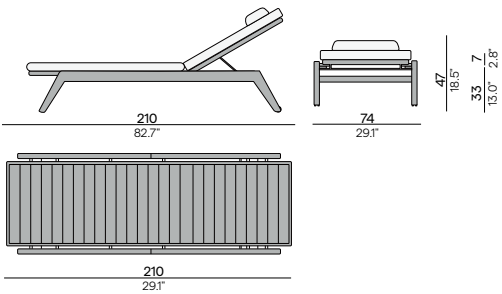

LOUNGER - Teak

FUR0004829

Cushion set includes:

1x Sunrise seat cushion + back cushion + headrest CUS0004853

ART. NUMBER	FRAME	FURNITURE	COLOUR COMBINATION CUSHION SET (CST0004890)		OPTION: PROTECTIVE COVER
			CAT. A	CAT. B	
		TEAK + TEAK			PCO0004877
FUR0004829	HFTB	HFTB	€ 2.895	€ 935	€ 995
					€ 295