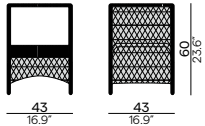

SIDETABLE - 43X43

FUR0000288

kg
nett 5

ART. NUMBER	FRAME	FURNITURE	OPTION: TEMPERED GLASS TOP 43X43
	WICKER		FUR0000742

FUR0000288 2W23 € 545 € 135