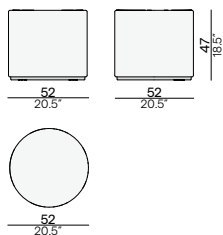

Moon Island

SMALL FOOTSTOOL/SIDETABLE - Ø52 FUR0000334