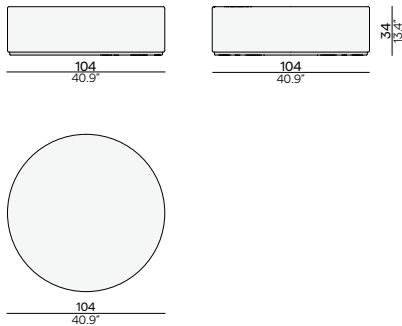

LOUNGE TABLE - Ø104

FUR0000333