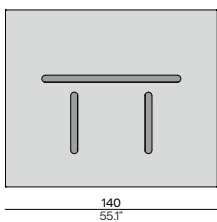

CORNER SEAT - Quarryl®

FUR0000316 / FUR0000632

Seen from sitting position

ART. NUMBER	FRAME	FURNITURE	OPTION: PROTECTIVE COVER
	PCA + COMPOSITE		PCO0000639
FUR0000316	AF08 Q8	€ 5.495	€ 295
FUR0000632	AF08 Q8	€ 6.995	€ 295