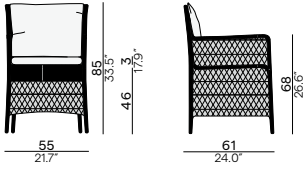

DINING ARM CHAIR

FUR0000282

kg
nett 6

ART. NUMBER	FRAME	FURNITURE	COLOUR COMBINATION CUSHION SET (CST0002466)	
			CAT. A	CAT. B
FUR0000282	2W23	€ 895	€ 290	€ 360

Packed per 2 pcs

Cushion set includes:

1x Malibu seat cushion CUS0000074
1x Malibu back cushion CUS0000073