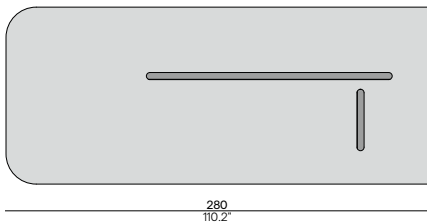

RIGHT END SEAT - Quarryl®

FUR0000315 / FUR0000631

Seen from sitting position

ART. NUMBER	FRAME	FURNITURE	OPTION: PROTECTIVE COVER
	PCA + COMPOSITE		PCO0000638
FUR0000315	AF08 Q8	€ 7.995	€ 405
FUR0000631	AF08 Q8	€ 9.595	€ 405

CORNER SEAT - Quarryl®

FUR0000316 / FUR0000632