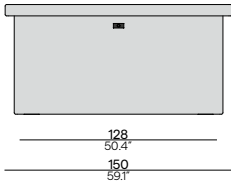

CUSHION BOX SMALL

CBX0000582

ART. NUMBER	FRAME	FURNITURE
WICKER		
CBX0000582	1W23	€ 4.195
CBX0000582	1W31	€ 4.195
CBX0000582	1W90	€ 4.195