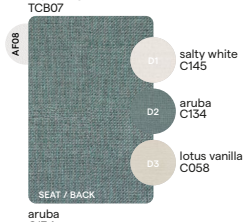

TC-ARUBA-1

TCB07

AF08
SEAT / BACK
aruba
C134

Throw pillows

Available in all colours

Canto
50×50 square
CUS0000124
€ 140

Canto
40×40 square
CUS0000122
€ 120

Rodo
Ø30 round
CUS0000121
€ 150

Canto
60×40 rectangular
CUS0000125
€ 145

Options

protective cover

concept cover
(bag for PCO incl.)
(p. 170 for customization)

bag for protective
cover (p. 168)
PCO0001676

footrest 60