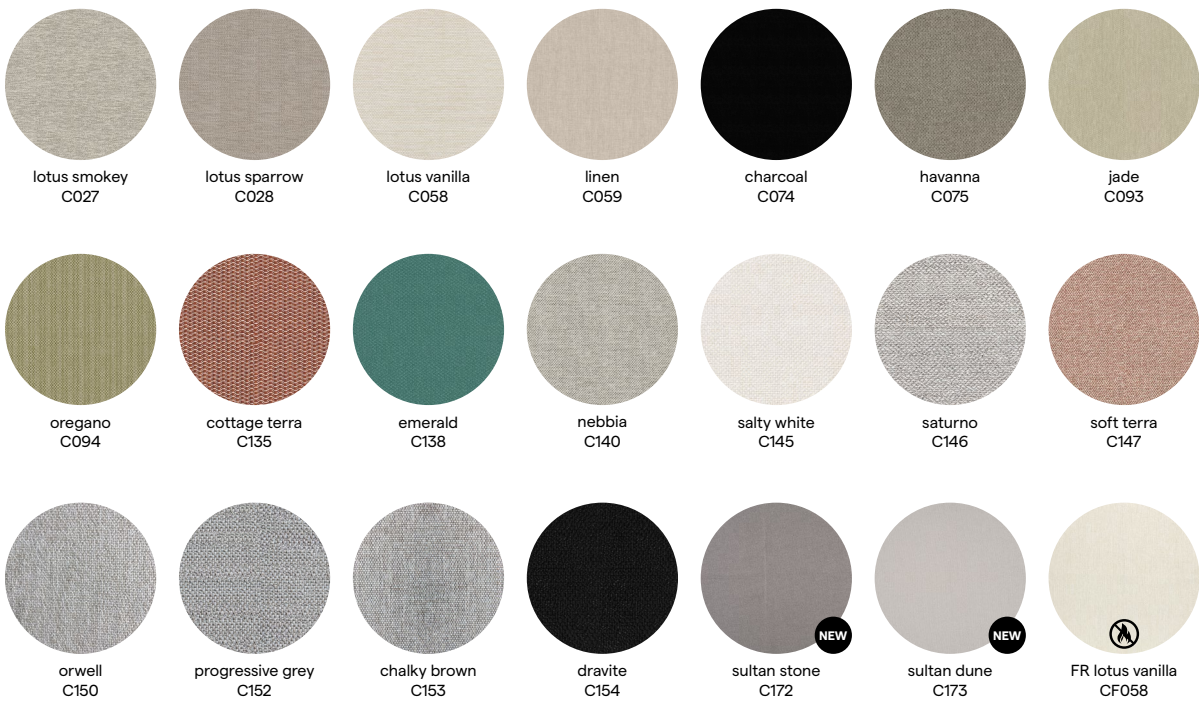

Polyolefin

- 100% Polyolefin fabric
- Developed specifically for outdoor use
- Fibres dyed in the mass, UV-resistant
- Swimming pool and sea water resistant and repellent
- Washable at 30°C (86°F)
- Light fastness: 7
- Resistance to pilling: 5
- Resistance to abrasion (Martindale): 15 000
- Recyclable