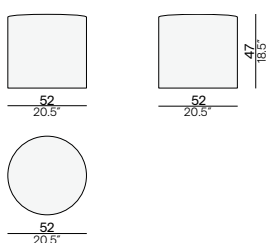

POUF Ø52

POU0000620

4
nett

ART. NUMBER	POUF			OPTION: PROTECTIVE COVER
	CAT. A	CAT. B	CAT. C	PCO0001456

POU0000620	€ 585	€ 665	€ 745	€ 145