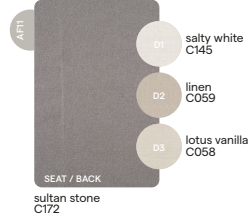

SEAT / BACK
sultan stone
C172

Throw pillows

Available in all colours

Canto
50x50 square
CUS0000124
€ 140

Canto
40x40 square
CUS0000122
€ 120

Rodo
Ø30 round
CUS0000121
€ 150

Canto
60x40 rectangular
CUS0000125
€ 145

Options

protective cover

concept cover
(bag for PCO incl.)
(p. 170 for customization)

bag for protective
cover (p. 168)
PCO0001676

Suggested coffee table combinations

Vital
p. 80

Cobi
p. 44

Mood
p. 60