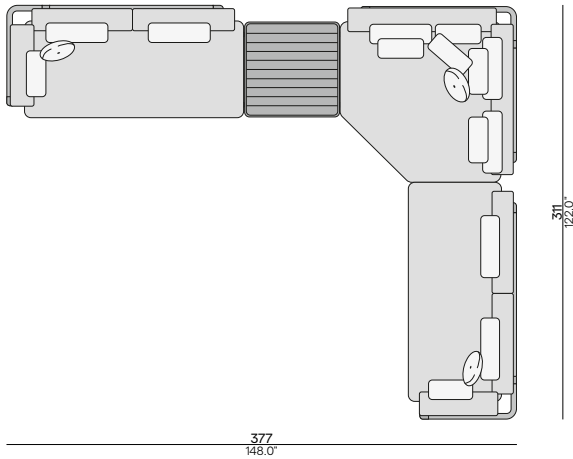

CONCEPT 1

CPT0001365

seen from a sitting position

This concept can be positioned as a left or as a right corner without any additional items.

ART. NUMBER	FRAME	FURNITURE	COLOUR COMBINATION CUSHION SET (CST0004311)		OPTION: PROTECTIVE COVER
			CAT. A	CAT. B	
	PCA + TEAK				PCO0001422
CPT0001365	AF13 HFTK	€ 13.075	€ 7.430	€ 8.385	€ 2.055
CPT0001365	AF07 HFTN	€ 13.755	€ 7.430	€ 8.385	€ 2.055

This concept contains:

FURNITURE	SEAT CUSHION	BACK CUSHION	THROW PILLOWS
1X FUR0001072	2X CUS0001374	4X CUS0001382	7X CUS0001389 D1 47X36,5
1X FUR0001073	1X CUS0001379	2X CUS0001385	7X CUS0001388 D2 40X40
1X FUR0001078		2X CUS0001386	3X CUS0000121 D3 Ø30
1X FUR0001087