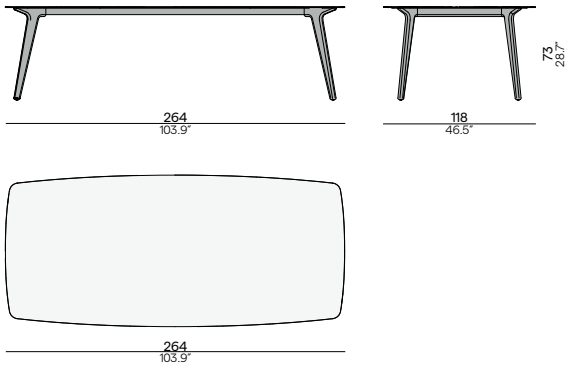

264X118 - Dining Table 73h

TAB0000343

ART.NUMBER	FRAME	TABLE TOP	OPTION:	
			HEIGHT	PROTECTIVE COVER
	TEAK	CERAMIC 12MM (5K) 53 54 58 59 66 67 68 69		PCO0000727
TAB0000343	HFTK	€ 6.145	D	€ 485
TAB0000343	HFTN	€ 6.630	D	€ 485