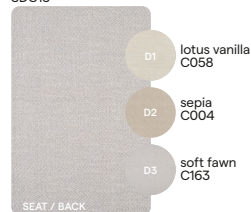

SD-SOFT FAWN-1
SDC15