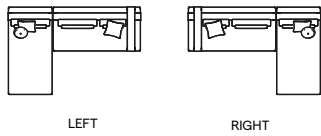

### Suggested coffeetables (not included in concept price)

FURNITURE	TABLE TOP	PAGE
1X OST0001746 COBI 79X79 - COFFEE TABLE 37H	TEAK	44
1X OST0001674 COBI 79X79 - COFFEE TABE 30H	TEAK	44

seen from a sitting position