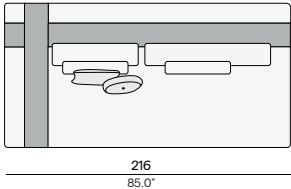

RIGHT CORNER DOUBLE SEAT

FUR0004778

Cushion set includes:

- 1x Kumo Seat Cushion 214X107 CUS0000114
- 1x Kumo back cushion + long deco 65x38_49x22 CUS0005063
- 1x Kumo back cushion + long deco 95x38_79x22 CUS0005064
- 1x Canto throw pillow D1 40x40 square CUS0000122
- 1x Rodo throw pillow D2 Ø30 round CUS0000121

ART. NUMBER	FRAME	FURNITURE	COLOUR COMBINATION CUSHION SET (CST0004786)		OPTION: PROTECTIVE COVER
			CAT. A	CAT. B	
	PCA				PCO0000635
FUR0004778	AF08	€ 3.945	€ 4.785	€ 5.310	€ 665
FUR0004778	AF10	€ 3.945	€ 4.785	€ 5.310	€ 665
FUR0004778	AF11	€ 3.945	€ 4.785	€ 5.310	€ 665