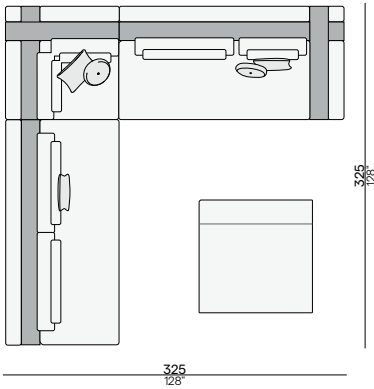

ART. NUMBER	FRAME	FURNITURE	COLOUR COMBINATION CUSHION SET (CST0004369)		OPTION: PROTECTIVE COVER
			CAT. A	CAT. B	
	PCA				PCO0000293
CPT0000405	AF08	€ 10.680	€ 14.635	€ 16.275	€ 1.755
CPT0000405	AF10	€ 10.680	€ 14.635	€ 16.275	€ 1.755
CPT0000405	AF11	€ 10.680	€ 14.635	€ 16.275	€ 1.755

seen from a sitting position

This concept can be positioned as a left or as a right corner without any additional items.

This concept contains:

FURNITURE	SEAT CUSHION	BACK CUSHION + LONG DECO	THROW PILLOWS
1X FUR0004779	2X CUS0000113	3X CUS0005063	1X CUS0000122 D1 40X40
1X FUR0004780	2X CUS0000114	3X CUS0005064	2X CUS0000122 D2 40X40
1X FUR0004782			1X CUS0000121 D3 Ø30
1X FUR0004784