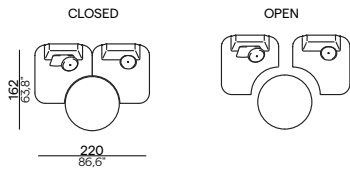

This concept contains:

FURNITURE	THROW PILLOWS
1X FUR0000331	1X CUS0000121 D1 Ø30
1X FUR0000332	1X CUS0000123 D2 50X27
1X FUR0000333	1X CUS0000121 D3 Ø30