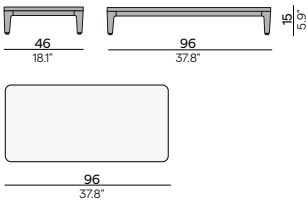

COFFEE TABLE - 96X46 Modular FUR0004998