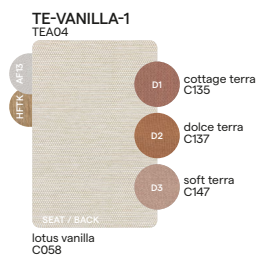

Flex[•] designed by Metrica Design Studio

Frame - finishing

PCA - teak

AF13
flint

HFTK
teak

AF07
black

HFTN
brushed
teak nero

Lounger frame - finishing

AF13
flint

HFTK
teak

HFTK
teak

AF13
flint

HFTK
teak

T019
textiles
flax

AF07
black

HFTS
teak scuro

T007
textiles
flax

Features

modular
system

connector

adjustable
feet

ergonomic
recliner with
pump system

with
wheels

HFTS
water-
repellent

Suggested colour combinations

CAT. A

CAT. B

CAT. C

Throw pillows

Available in all colours

Turo
40x40 square
CUS0001388

€ 120

Rodo
Ø30 round
CUS0000121

€ 150

Turo
47x36.5 rectangular
CUS0001389

€ 150

Options

protective cover

concept cover
(bag for PCO incl.)
(p. 170 for customization)

bag for protective
cover (p. 168)
PCO0001676

Suggested coffee table combinations

Flex
p. 35

Torsa
p. 48

Cobi
p. 44

Mood
p. 60

Zendo Sense
p. 30