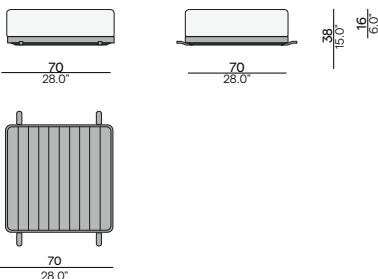

FLOATING TABLE - Medium

FUR0001078

ART. NUMBER	FRAME	FURNITURE	COLOUR COMBINATION CUSHION SET (CST0002491)	
			CAT. A	CAT. B
FUR0001078	AF13 HFTK	€ 770	€ 470	€ 545
FUR0001078	AF07 HFTN	€ 850	€ 470	€ 545

Cushion set includes:

1x Flex seat cushion	CUS0001381