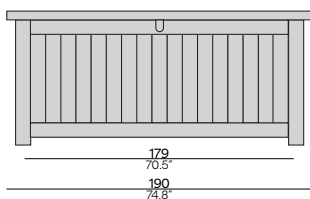

## SIENA CUSHION BOX LARGE

CBX0000246

ART. NUMBER	FRAME	FURNITURE
	TEAK	
CBX0000246	HFTK	€ 5.995