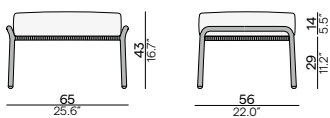

MEDIUM FOOTSTOOL/SIDETABLE

FUR0000186

Cushion set includes:

- 1x Radoc seat cushion CUS0000018

ART. NUMBER	FRAME	FURNITURE	COLOUR COMBINATION CUSHION SET (CST0002417)		OPTION: PROTECTIVE COVER
			CAT. A	CAT. B	
		PCSTS + ROPE			PCO0000659
FUR0000186	SF10 1R01	€ 955	€ 425	€ 485	€ 140
FUR0000186	SF10 1R02	€ 955	€ 425	€ 485	€ 140
FUR0000186	SF13 1R04	€ 955	€ 425	€ 485	€ 140