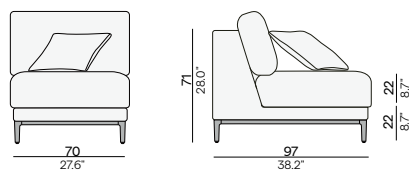

SMALL MIDDLE SEAT

FCI0004729

Cushion set includes:

- 1x Zendo Sense seat cushion 74x75
- 1x Zendo Sense back cushion 74x42
- 1x Zendo Sense throw pillow 38x38

ART. NUMBER	FRAME	FURNITURE	OPTION: MODULE CONNECTOR	OPTION: PROTECTIVE COVER
	PCA + UPHOLSTERY	CUSHION SET INCLUDED	SMA0005021	PCO0004798
FCI0004729	AF08 C162 or C163	€ 3.095	€ 140	€ 315
FCI0004729	AF10 C162 or C163	€ 3.095	€ 140	€ 315
FCI0004729	AF13 C162 or C163	€ 3.095	€ 140	€ 315