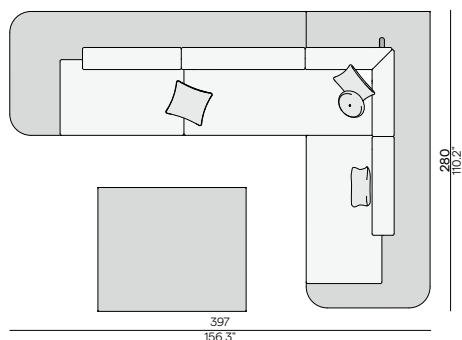

CASUAL CUSHIONS

ART. NUMBER	CUSHIONS	FRAME	FURNITURE + BACKREST	COLOUR COMBINATION CUSHION SET		OPTION: CONCEPT COVER
				CAT. A	CAT. B	
		PCA				PCO0000297
CPT0000523	CST0004344	AF08 Q8	€ 23.870	€ 5.930	€ 6.670	€ 2.360
CPT0000592	CST0004346	AF08 Q8	€ 28.570	€ 5.930	€ 6.670	€ 2.360

This concept contains:

FURNITURE	FURNITURE LED	SEAT CUSHION	BACK CUSHION	BACK REST + ARM REST	THROW PILLOWS
1X FUR0000314	1X FUR0000630	1X CUS0000516	1X CUS0000512	2X FUR0000337	1X CUS0000122 D1 40X40
1X FUR0000315	1X FUR0000631	1X CUS0000517	2X CUS0000514	1X FUR0000338	2X CUS0000122 D2 40X40
1X FUR0000318	1X FUR0000634	1X CUS0000518	1X CUS0000515	1X FUR0000339	1X CUS0000121 D3 Ø30

seen from a sitting position

This concept can be positioned as a left or as a right corner without any additional items.