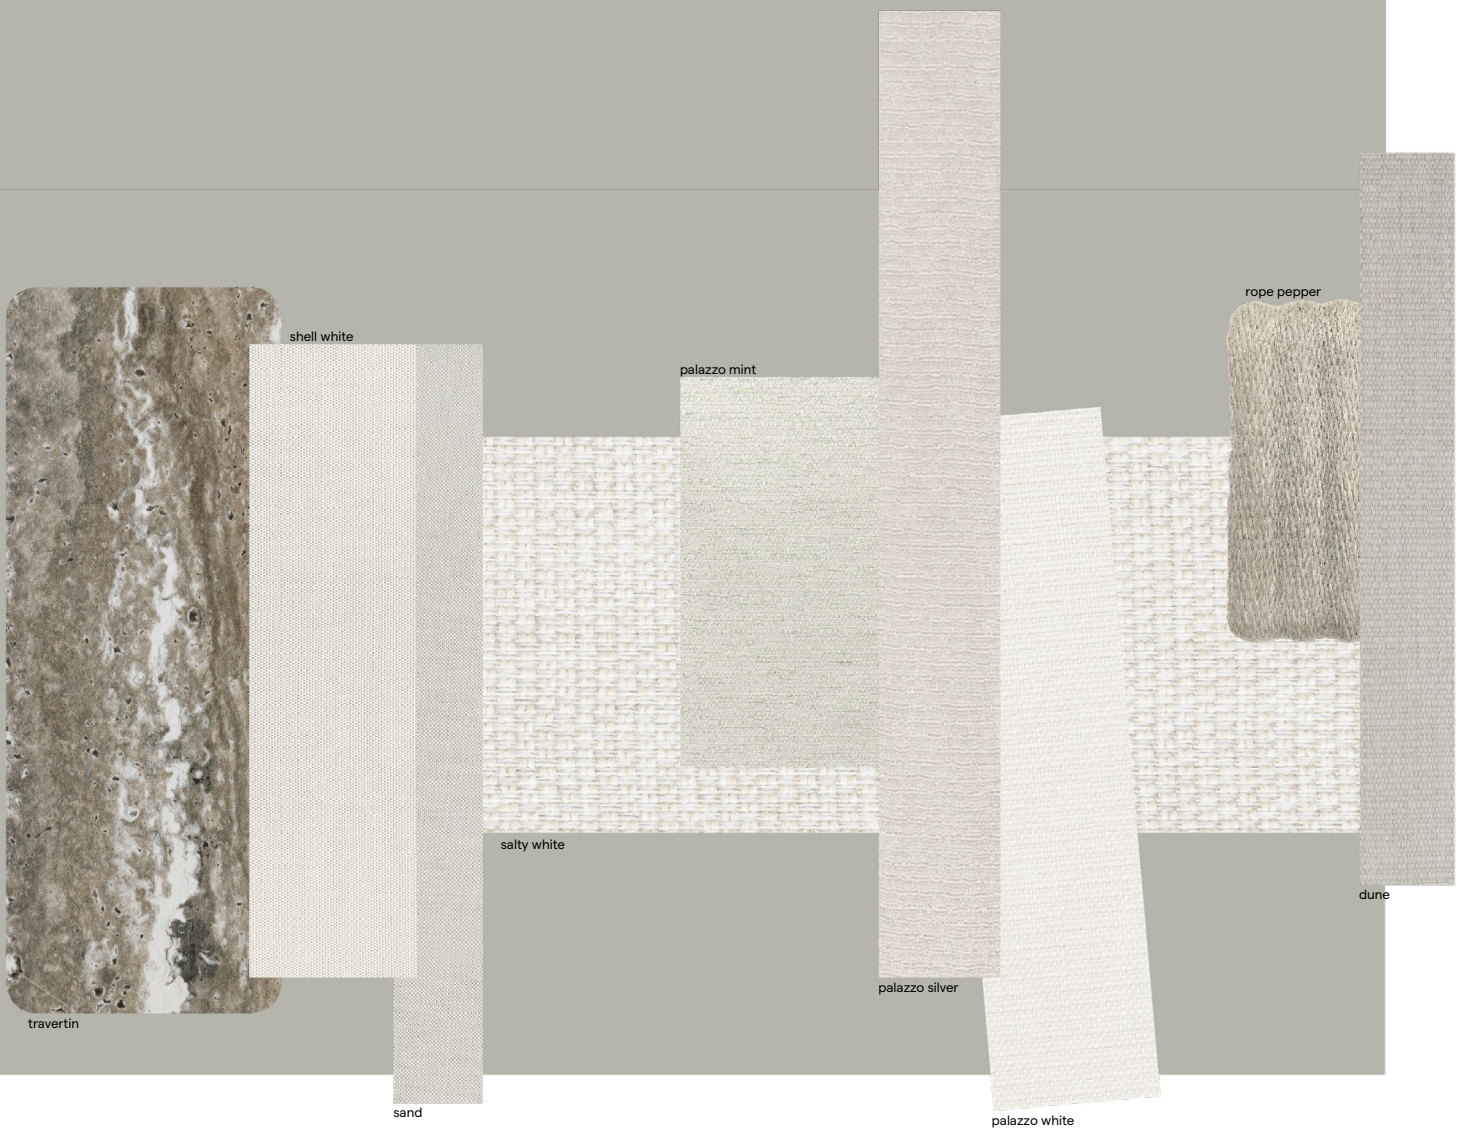

Salty dunes

Picture the sand between your toes. You are relaxing at the seaside with only the sound of the waves to guide you. Doze off at sunset in the shade of the palm trees.