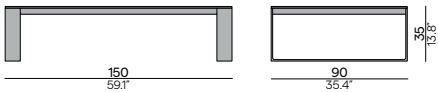

150X90 - Coffee Table 35h

TAB0000353

ART.NUMBER	FRAME	TABLE TOP		OPTION:	
		HEIGHT	PROTECTIVE COVER	HEIGHT	PROTECTIVE COVER
	WROUGHT IRON	CERAMIC 6MM (6K) 60 64 66 67	CERAMIC 12MM (5K) 54 68	PCO0000722	
TAB0000353	WF08	€ 3.350	€ 4.445	S	€ 300
TAB0000353	WF10	€ 3.350	€ 4.445	S	€ 300
TAB0000353	WF13	€ 3.350	€ 4.445	S	€ 300