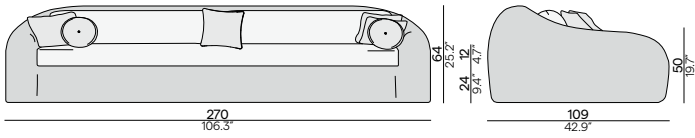

3-SEATER

FUR0000175

kg
nett 62