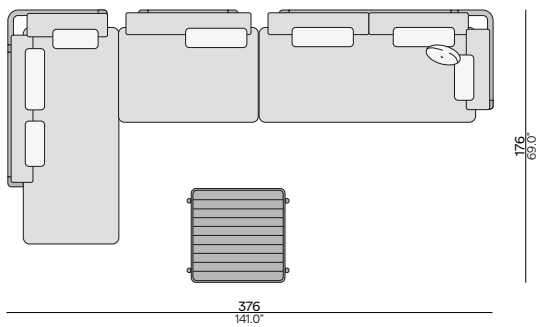

CONCEPT 2

CPT0001366

seen from a sitting position

Change FUR0001073 to FUR0001072, FUR0001075 to FUR0001074, CST0004312 to CST0004389 and CUS0001378 to CUS0001377 for reversed composition.

ART. NUMBER	FRAME	FURNITURE	COLOUR COMBINATION CUSHION SET (CST0004312)		OPTION: PROTECTIVE COVER
			CAT. A	CAT. B	
	PCA + TEAK				PCO0001423
CPT0001366	AF13 HFTK	€ 10.890	€ 5.440	€ 6.185	€ 1.530
CPT0001366	AF07 HFTN	€ 11.495	€ 5.440	€ 6.185	€ 1.530

This concept contains:

FURNITURE	SEAT CUSHION	BACK CUSHION	THROW PILLOWS
1X FUR0001071	1X CUS0001374	2X CUS0001382	4X CUS0001389 D1 47X36,5
1X FUR0001073	1X CUS0001376	1X CUS0001384	4X CUS0001388 D2 40X40
1X FUR0001075	1X CUS0001378	1X CUS0001385	1X CUS0000121 D3 Ø30
1X FUR0001077		2X CUS0001386