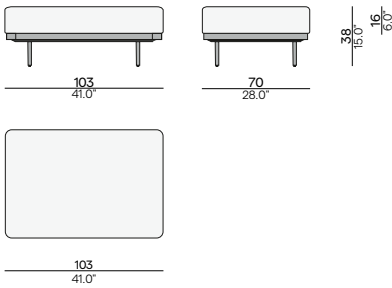

LARGE FOOTSTOOL/SIDETABLE

FUR0001076

Cushion set includes:

1x Flex seat cushion	CUS0001380

ART. NUMBER	FRAME	FURNITURE	COLOUR COMBINATION CUSHION SET (CST0002490)		OPTION: PROTECTIVE COVER
			CAT. A	CAT. B	PCO0001421
FUR0001076	AF13 HFTK	€ 1.635	€ 720	€ 825	€ 265
FUR0001076	AF07 HFTN	€ 1.765	€ 720	€ 825	€ 265