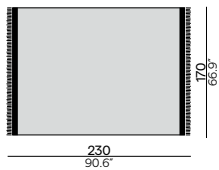

RUG 170X230

RUG0000565

ART. NUMBER	FINISHING	RUG
TEXTILES		
RUG0000565	T511	€ 2.695
RUG0000565	T512	€ 2.695