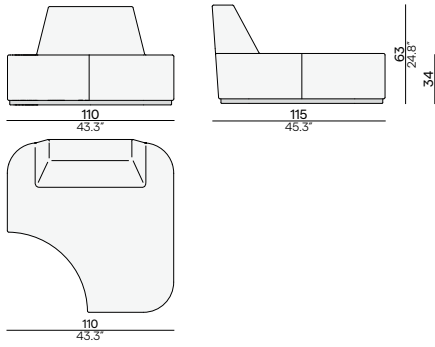

LEFT CORNER SEAT

FUR0000331