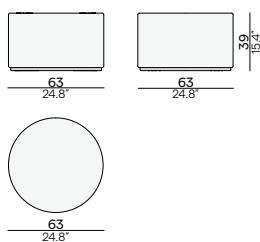

ART. NUMBER	FRAME	FURNITURE	UPHOLSTERED WITH OTHER FABRICS THAN C033 OR T111		OPTION: PROTECTIVE COVER
			CAT. A	CAT. B	
	UPHOLSTERY				PCO0000644
FUR0000334	C033	€ 735	€ 1.165	€ 1.325	€ 145
FUR0000334	T111	€ 735	€ 1.165	€ 1.325	€ 145

MEDIUM FOOTSTOOL/SIDETABLE - Ø63 FUR0000335