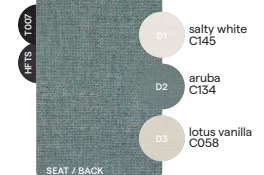

TC-ARUBA-1

TCB07

SEAT / BACK
aruba
C134

Throw pillows

Available in all colours

Options

Suggested coffee table combinations