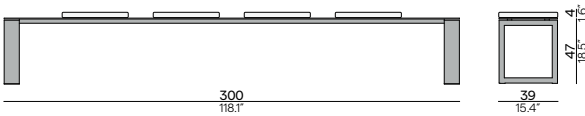

BENCH 300X39

BEN0000267

each seat cushion with velcro fixation

Cushion set includes:

4x Fuse seat cushion CUS0000043

ART. NUMBER	FRAME	FURNITURE	COLOUR COMBINATION CUSHION SET (CST0002451)		OPTION:
			CAT. A	CAT. B	PROTECTIVE COVER
BEN0000267	AF08	€ 3.075	€ 700	€ 840	€ 315
BEN0000267	AF10	€ 3.075	€ 700	€ 840	€ 315

BENCH 45X39

BEN0000268

each seat cushion with velcro fixation

Cushion set includes:

1x Fuse seat cushion CUS0000043

ART. NUMBER	FRAME	FURNITURE	COLOUR COMBINATION CUSHION SET (CST0002452)		OPTION:
			CAT. A	CAT. B	PROTECTIVE COVER
BEN0000268	AF08	€ 745	€ 175	€ 210	€ 135
BEN0000268	AF10	€ 745	€ 175	€ 210	€ 135