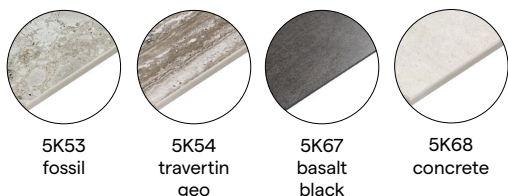

6K60
white

6K64
quartz (EOL)

6K66
perla

6K67
basalt
black

ceramic 12mm