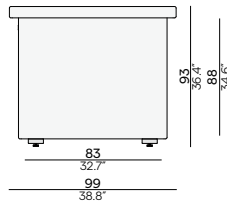

FUSE CUSHION BOX LARGE

CBX0000583