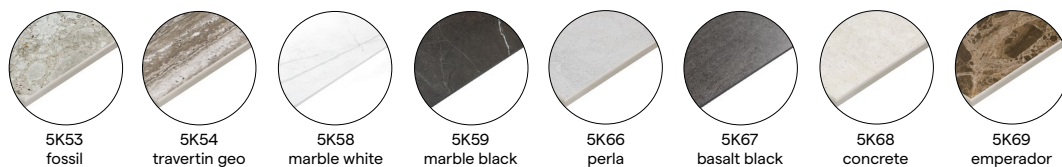

Ceramic 12mm (5K) straight border