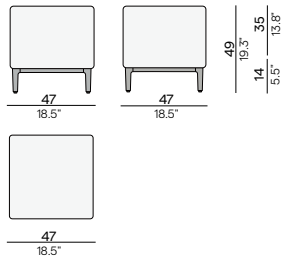

SMALL FOOTSTOOL/SIDETABLE

FCI0004735

ART. NUMBER	FRAME	FURNITURE	OPTION: PROTECTIVE COVER
	PCA + UPHOLSTERY	CUSHION SET INCLUDED	PCO0004804
FCI0004735	AF08 C162 or C163	€ 995	€ 145
FCI0004735	AF10 C162 or C163	€ 995	€ 145
FCI0004735	AF13 C162 or C163	€ 995	€ 145