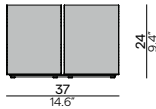

80X37 - Set Of 2

OST0000550

ART. NUMBER	FRAME	FURNITURE
	PCA	
OST0000550	AF08	€ 945
OST0000550	AF10	€ 945
OST0000550	AF11	€ 945