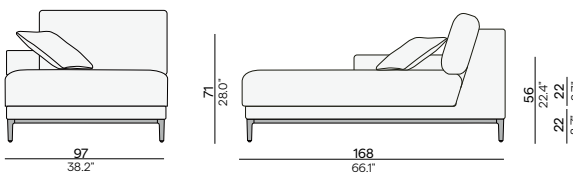

RIGHT MERIDIENNE

FCI0004736

Cushion set includes:

- 1x Zendo Sense seat cushion 144x99
- 1x Zendo Sense back cushion 78x42
- 1x Zendo Sense throw pillow 38x38

Seen from sitting position

ART. NUMBER	FRAME	FURNITURE	OPTION: MODULE CONNECTOR	OPTION: PROTECTIVE COVER
	PCA + UPHOLSTERY	CUSHION SET INCLUDED	SMA0005021	PCO0004805
FCI0004736	AF08 C162 or C163	€ 5.395	€ 140	€ 485
FCI0004736	AF10 C162 or C163	€ 5.395	€ 140	€ 485
FCI0004736	AF13 C162 or C163	€ 5.395	€ 140	€ 485