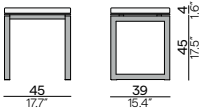

BENCH 45X39

BEN0000268

each seat cushion with velcro fixation

Cushion set includes:

1x Fuse seat cushion CUS0000043

ART. NUMBER	FRAME	FURNITURE	COLOUR COMBINATION CUSHION SET (CST0002452)		OPTION:
			CAT. A	CAT. B	PROTECTIVE COVER
BEN0000268	AF08	€ 745	€ 175	€ 210	€ 135
BEN0000268	AF10	€ 745	€ 175	€ 210	€ 135