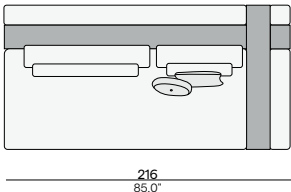

LEFT CORNER DOUBLE SEAT

FUR0004779

Cushion set includes:

- 1x Kumo Seat Cushion 214X107 CUS0000114
- 1x Kumo back cushion + long deco 65x38_49x22 CUS0005063
- 1x Kumo back cushion + long deco 95x38_79x22 CUS0005064
- 1x Canto throw pillow D1 40x40 square CUS0000122
- 1x Rodo throw pillow D2 Ø30 round CUS0000121

ART. NUMBER	FRAME	FURNITURE	COLOUR COMBINATION CUSHION SET (CST0004787)		OPTION: PROTECTIVE COVER
			CAT. A	CAT. B	
	PCA				PCO0000635
FUR0004779	AF08	€ 3.945	€ 4.785	€ 5.310	€ 665
FUR0004779	AF10	€ 3.945	€ 4.785	€ 5.310	€ 665
FUR0004779	AF11	€ 3.945	€ 4.785	€ 5.310	€ 665