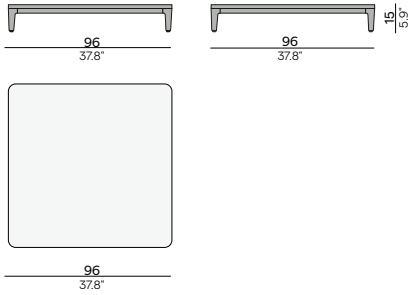

COFFEE TABLE - 96X96 Modular FUR0004974