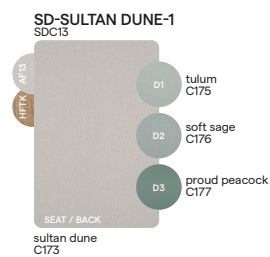

Flex[•] designed by Metrica Design Studio

Frame - finishing

PCA - teak

AF13
flint

HFTK
teak

AF07
black

HFTN
brushed
teak nero

Lounger frame - finishing

AF13
flint

HFTK
teak

HFTK
teak

AF13
flint

HFTK
teak

T019
textiles
flax

AF07
black

HFTS
teak scuro

T007
textiles
flax

Features

modular
system

connector

adjustable
feet

ergonomic
recliner with
pump system

with
wheels

HFTS
water-
repellent

Suggested colour combinations

CAT. A

CAT. B

CAT. C

Throw pillows

Available in all colours

Turo
40x40 square
CUS0001388

€ 120

Rodo
Ø30 round
CUS0000121

€ 150

Turo
47x36.5 rectangular
CUS0001389

€ 150

Options

protective cover

concept cover
(bag for PCO incl.)
(p. 170 for customization)

bag for protective
cover (p. 168)
PCO0001676

Suggested coffee table combinations

Flex
p. 35

Torsa
p. 48

Cobi
p. 44

Mood
p. 60

Zendo Sense
p. 30