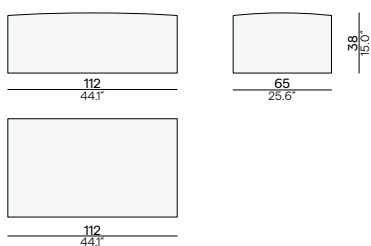

POUF 112X65

POU0000618

10
nett

ART. NUMBER	POUF			OPTION: PROTECTIVE COVER
	CAT. A	CAT. B	CAT. C	PCO0001454

POU0000618	€ 935	€ 1.070	€ 1.200	€ 345