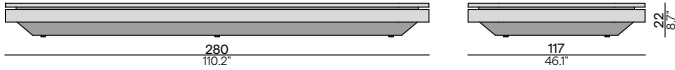

LEFT END SEAT - Quarryl®

FUR0000314 / FUR0000630

Seen from sitting position

ART. NUMBER	FRAME	FURNITURE	OPTION: PROTECTIVE COVER
	PCA + COMPOSITE		PCO0000638
FUR0000314	AF08 Q8	€ 7.995	€ 405
FUR0000630	AF08 Q8	€ 9.595	€ 405