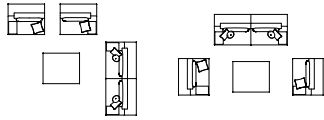

CASUAL CUSHIONS

This concept contains:

FURNITURE	FURNITURE LED	SEAT CUSHION	BACK CUSHION	BACK REST + ARM REST	THROW PILLOWS
4X FUR0000317	4X FUR0000633	4X CUS0000517	4X CUS0000512	4X FUR0000338	3X CUS0000122 D1 40X40
1X FUR0000318	1X FUR0000634		4X CUS0000511		1X CUS0000122 D2 40X40
					2X CUS0000121 D3 Ø30

seen from a sitting position

This concept can be positioned as a left or as a right corner without any additional items.

ART. NUMBER	CUSHIONS	FRAME	FURNITURE + BACKREST	COLOUR COMBINATION CUSHION SET		OPTION: CONCEPT COVER
				CAT. A	CAT. B	PCO0001685
CPT0000525	CST0004352	AF08 Q8	€ 28.505	€ 8.040	€ 9.060	€ 2.310
CPT0000594	CST0004354	AF08 Q8	€ 36.005	€ 8.040	€ 9.060	€ 2.310