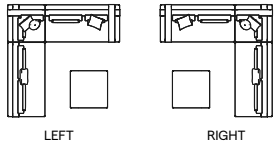

seen from a sitting position

This concept can be positioned as a left or as a right corner without any additional items.

This concept contains:

FURNITURE	SEAT CUSHION	BACK CUSHION + LONG DECO	THROW PILLOWS
1X FUR0004779	2X CUS0000113	3X CUS0005063	1X CUS0000122 D1 40X40
1X FUR0004780	2X CUS0000114	3X CUS0005064	2X CUS0000122 D2 40X40
1X FUR0004782			1X CUS0000121 D3 Ø30
1X FUR0004784