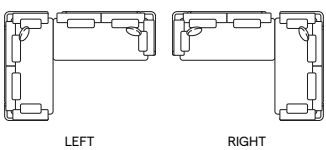

CONCEPT 6

CPT0001370

seen from a sitting position

Change FUR0001069 to FUR0001073 for reversed composition.

ART. NUMBER	FRAME	FURNITURE	COLOUR COMBINATION CUSHION SET (CST0004316)		OPTION: PROTECTIVE COVER
			CAT. A	CAT. B	
	PCA + TEAK				PCO0001429
CPT0001370	AF13 HFTK	€ 7.950	€ 4.445	€ 5.075	€ 1.325
CPT0001370	AF07 HFTN	€ 8.355	€ 4.445	€ 5.075	€ 1.325

This concept contains:

FURNITURE	SEAT CUSHION	BACK CUSHION	THROW PILLOWS	
1X FUR0001069	2X CUS0001374	4X CUS0001382	4X CUS0001389	D1 47X36,5
1X FUR0001072		3X CUS0001386	3X CUS0001388	D2 40X40
			2X CUS0000121	D3 Ø30