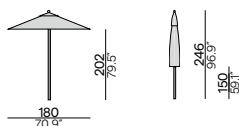

## UMBRELLA 180X180

UMB0000579

Ø pole 4cm (1.6")

ART. NUMBER	FRAME PCA + FABRICS	UMBRELLA STANDARD FABRICS PROTECTIVE COVER INCL.	OPTION: EXTRA PROTECTIVE COVER PCO0000767
UMB0000579	AF07 C109 or C181 or C110	€ 945	€ 135
UMB0000579	AF08 C109 or C181 or C110	€ 945	€ 135
UMB0000579	ANA1 C109 or C181 or C110	€ 945	€ 135