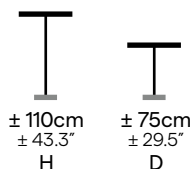

Table heights

Manutti offers different table heights for various table collections. The available heights are mentioned on the introduction page of the relevant table collections.

Bar tables