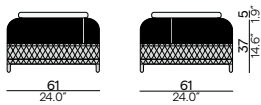

MEDIUM FOOTSTOOL/SIDETABLE - 61X61

FUR0000287

kg
nett 6

ART. NUMBER	FRAME	FURNITURE	COLOUR COMBINATION CUSHION SET (CST0002470)	OPTION: TEMPERED GLASS TOP 47X47
	WICKER		CAT. A CAT. B	FUR0000746

FUR0000287 2W23 € 645 € 150 € 175 € 170

Cushion set includes:
1x Malibu seat cushion

CUS0000077