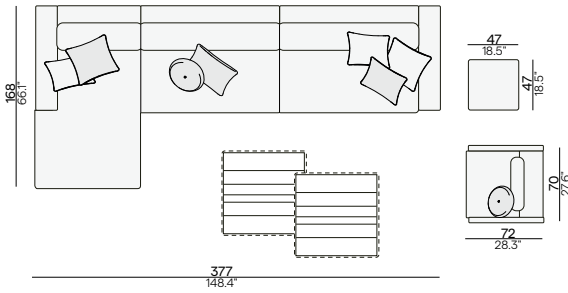

Zendo Sense

CONCEPT 5

CPT0004920

ART. NUMBER	FRAME	FURNITURE	THROW PILLOW SET CST0004950		OPTION: PROTECTIVE COVER
			CAT. A	CAT. B	PCO0004979
	PCA + UPHOLSTERY				
CPT0004920	AF08 C162 or C162	€ 17.375	€ 660	€ 660	€ 1.625
CPT0004920	AF08 C163 or C163	€ 17.375	€ 660	€ 660	€ 1.625
CPT0004920	AF10 C162 or C162	€ 17.375	€ 660	€ 660	€ 1.625

seen from a sitting position

Change FCI0004731 to FCI0004728 and FCI0004736 to FCI0004737 for reversed composition.

This concept contains:

FURNITURE			THROW PILLOWS		
1X	FCI0004725	1-SEATER	1X	CUS0000122	D1 40X40
1X	FCI0004730	LARGE MIDDLE SEAT	2X	CUS0000122	D2 40X40
1X	FCI0004731	LEFT SEAT	1X	CUS0000121	D2 Ø30
1X	FCI0004735	SMALL FOOTSTOOL/SIDETABLE	1X	CUS0000121	D3 Ø30
1X	FCI0004736	RIGHT MERIDIENNE			

Suggested coffeetables (not included in concept price)

FURNITURE	TABLE TOP	PAGE
1X OST0001746 COBI 79X79 - COFFEE TABLE 37H	TEAK	44
1X OST0001674 COBI 79X79 - COFFEE TABE 30H	TEAK	44