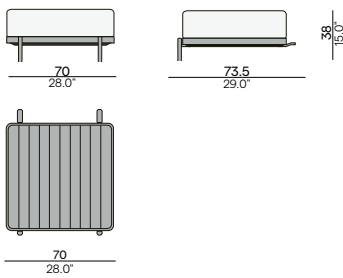

END TABLE - Medium

FUR0001079

ART. NUMBER	FRAME	FURNITURE	LEFT & RIGHT END SEAT CHANGE POSITION COLOUR COMBINATION CUSHION SET (CST0004368)	
			CAT. A	CAT. B
PCA + TEAK				
FUR0001079	AF13 HFTK	€ 875	€ 470	€ 545
FUR0001079	AF07 HFTN	€ 955	€ 470	€ 545

Cushion set includes:

1x Flex seat cushion

CUS0001381