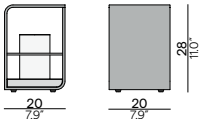

OUTDOOR LIGHTING - Small

OLI0000621

kg
nett 6

ART. NUMBER	FRAME	ACCESSORY	SINGLE CHARGER EU PLUG (OLI0000902)	MULTI CHARGER EU PLUG (OLI0000906)	OPTION: LUMO (OLI0001039)
	PCA + TEAK	FRAME + LUMO WITHOUT REMOTE CONTROL	INCL. 1 REMOTE	INCL. 2 REMOTES	TUBE + LED LIGHT
OLI0000621	AF08 HFIR	€ 660	€ 85	€ 425	€ 255
OLI0000621	AF10 HFIR	€ 660	€ 85	€ 425	€ 255

UK/US/AUS chargers see p. 93