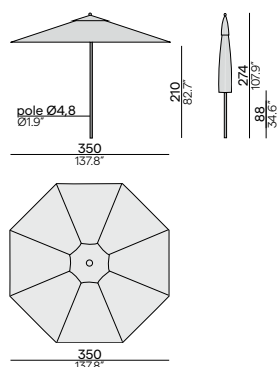

UMBRELLA Ø350

UMB0000578