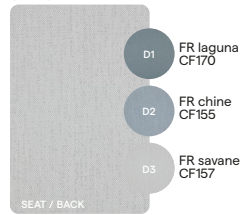

CW-SAVANE-1
CWB13

FR savane
CF157