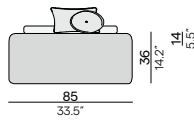

SUNBED - Small

FUR0000225

Cushion set includes:

- 1x River seat cushion CUS0000032
- 1x River headrest CUS0000031
- 1x Canto throw pillow D1 40x40 square CUS0000122
- 1x Rodo throw pillow D2 Ø30 round CUS0000121

ART. NUMBER	FRAME	FURNITURE	COLOUR COMBINATION CUSHION SET (CST0002426)		OPTION: PROTECTIVE COVER
			CAT. A	CAT. B	
FUR0000225	3W84	€ 2.200	€ 1.315	€ 1.520	PCO0000648