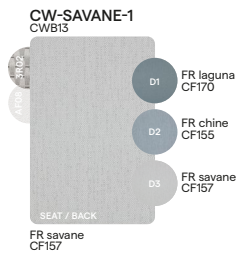

Suggested colour combinations

CAT. B

CAT. C

Throw pillows

Available in all colours

Options

protective cover