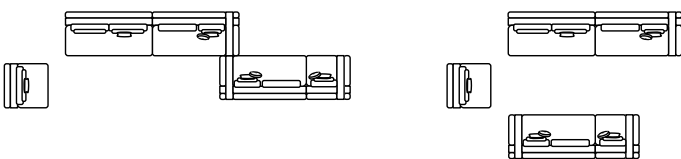

CONCEPT 7B

CPT0004926

seen from a sitting position

This concept can be positioned as a left or as a right corner without any additional items.

ART. NUMBER	FRAME	FURNITURE + BACKREST	CUSHION SET CST0004956		OPTION: PROTECTIVE COVER	
			CAT. A	CAT. B	PCO0004985	
CPT0004926	AF10		€ 15.525	€ 19.865	€ 22.060	€ 3.015
CPT0004926	AF11		€ 15.525	€ 19.865	€ 22.060	€ 3.015
CPT0004926	AF08		€ 15.525	€ 19.865	€ 22.060	€ 3.015

This concept contains:

FURNITURE	SEAT CUSHION	BACK CUSHION + LONG DECO	THROW PILLOWS
2X FUR0004779	2X CUS0000113	3X CUS0005063	5X CUS0000122 D1 40X40
1X FUR0004780	3X CUS0000114	5X CUS0005064	3X CUS0000121 D2 Ø30
1X FUR0004782			
1X FUR0005017			

Suggested coffeetables (not included in concept price)

FURNITURE	TABLE TOP	PAGE
1X OST0000546 TAVO CLOSED 36	PCA	81
1X OST0000545 MOOD Ø100 - COFFEE TABLE 33H	TEAK	60
1X OST0000544 MOOD Ø80 - COFFEE TABLE 28H	CERAMIC	60
1X OST0000542 MOOD Ø60 - COFFEE TABLE 56H	CERAMIC	60
1X OST0000550 VITRAL 80X37 - SET OF 2	PCA	80
1X OST0000551 VITRAL 80X58 - SET OF 3	PCA	80