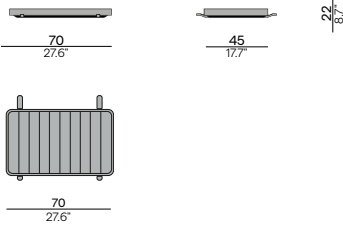

FLOATING TABLE - Small

FUR0001080

ART. NUMBER	FRAME	FURNITURE
PCA + TEAK		
FUR0001080	AF13 HFTK	€ 575
FUR0001080	AF07 HFTN	€ 645