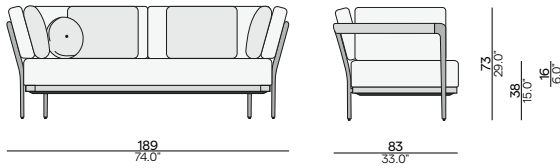

2-SEATER

FUR0001069

Cushion set includes:

1x Flex seat cushion	CUS0001374
2x Flex back cushion small	CUS0001382
2x Flex arm cushion	CUS0001386
2x Turo throw pillow D1 47x37 rectangular	CUS0001389
2x Turo throw pillow D2 40x40 square	CUS0001388
1x Rodo throw pillow D3 Ø30 round	CUS0000121

ART. NUMBER	FRAME	FURNITURE	COLOUR COMBINATION CUSHION SET (CST0002483)		OPTION: PROTECTIVE COVER
			CAT. A	CAT. B	
FUR0001069	PCA + TEAK	€ 4.075	€ 2.335	€ 2.665	€ 620
FUR0001069	AF07 HFTN	€ 4.280	€ 2.335	€ 2.665	€ 620