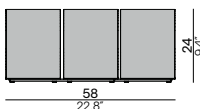

80X58 - Set Of 3

OST0000551

ART. NUMBER	FRAME	FURNITURE
	PCA	
OST0000551	AF08	€ 1.395
OST0000551	AF10	€ 1.395
OST0000551	AF11	€ 1.395