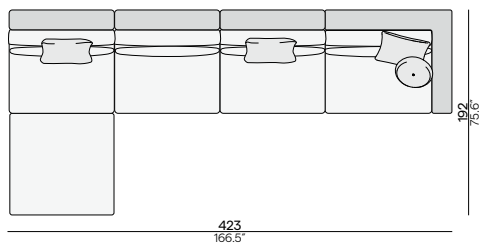

CONCEPT 4

CPT0000404

seen from a sitting position

Change FUR0000278 to FUR0000275 for reverse composition.

ART. NUMBER	FRAME	FURNITURE	COLOUR COMBINATION CUSHION SET (CST0004327)		OPTION: CONCEPT COVER
			CAT. A	CAT. B	
	WICKER				PCO0000717
CPT0000404	4W84	€ 7.760	€ 5.040	€ 5.935	€ 1.890

This concept contains:

FURNITURE	SEAT CUSHION	BACK CUSHION	THROW PILLOWS
1X FUR0000274	4X CUS0000061	4X CUS0000051	1X CUS0000122 D1 40X40
3X FUR0000278	1X CUS0000067		2X CUS0000122 D2 40X40
1X FUR0000281			1X CUS0000121 D3 Ø30