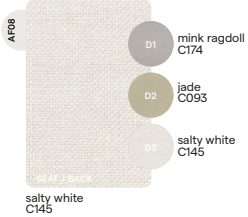

## Suggested colour combinations

CAT. A

SD-SALTY WHITE-3

SDA10

SEAT / BACK  
salty white  
C145

CAT. B

CW-LAGUNA-1

CWB12