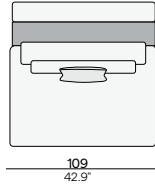

1-SEATER

FUR0005017

Cushion set includes:

- 1x Kumo Seat Cushion 107X107 CUS0000113
- 1x Kumo back cushion + long deco 95x38_79x22 CUS0005064
- 1x Canto throw pillow D1 40x40 square CUS0000122

ART. NUMBER	FRAME	FURNITURE	COLOUR COMBINATION CUSHION SET (CST0005018)		OPTION: PROTECTIVE COVER
			CAT. A	CAT. B	
	PCA				PCO0000636
FUR0005017	AF08	€ 1.845	€ 2.755	€ 3.065	€ 510
FUR0005017	AF10	€ 1.845	€ 2.755	€ 3.065	€ 510
FUR0005017	AF11	€ 1.845	€ 2.755	€ 3.065	€ 510

RIGHT CORNER DOUBLE SEAT

FUR0004778