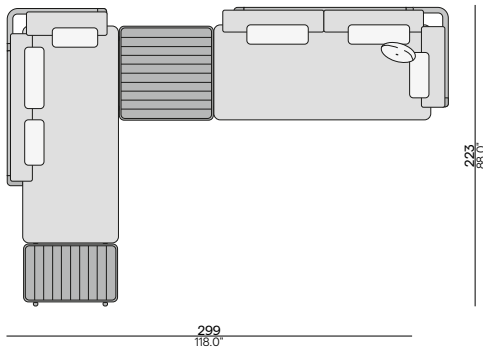

CONCEPT 3

CPT0001367

ART. NUMBER	FRAME	FURNITURE	COLOUR COMBINATION CUSHION SET (CST0004313)		OPTION: PROTECTIVE COVER
			CAT. A	CAT. B	
	PCA + TEAK				PCO0001425
CPT0001367	AF13 HFTK	€ 9.000	€ 3.955	€ 4.510	€ 1.530
CPT0001367	AF07 HFTN	€ 9.550	€ 3.955	€ 4.510	€ 1.530

seen from a sitting position

Change FUR0001073 to FUR0001072,
FUR0001075 to FUR0001074,
CST0004313 to CST0004390 and
CUS0001378 to CUS0001377 for
reversed composition.

This concept contains:

FURNITURE	SEAT CUSHION	BACK CUSHION	THROW PILLOWS
1X FUR0001073	1X CUS0001374	2X CUS0001382	3X CUS0001389 D1 47X36,5
1X FUR0001075	1X CUS0001378	1X CUS0001385	3X CUS0001388 D2 40X40
1X FUR0001078		2X CUS0001386	1X CUS0000121 D3 Ø30
1X FUR0001081