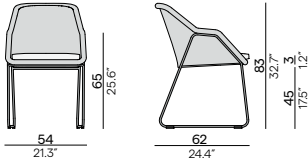

DINING ARM CHAIR

FUR0000228

kg
nett 6

Packed per 2 pcs

Cushion set includes:

1x Mood seat cushion

CUS0000038

ART. NUMBER	FRAME	FURNITURE	COLOUR COMBINATION CUSHION SET (CST0002429)	
			CAT. A	CAT. B
FUR0000228	SF08 1W31	€ 860	€ 160	€ 190
FUR0000228	SF10 1W44	€ 860	€ 160	€ 190