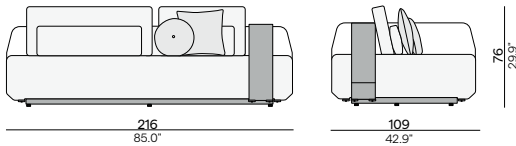

LEFT CORNER DOUBLE SEAT

FUR0004779

Cushion set includes:

- 1x Kumo Seat Cushion 214X107 CUS0000114
- 1x Kumo back cushion + long deco 65x38_49x22 CUS0005063
- 1x Kumo back cushion + long deco 95x38_79x22 CUS0005064
- 1x Canto throw pillow D1 40x40 square CUS0000122
- 1x Rodo throw pillow D2 Ø30 round CUS0000121

ART. NUMBER	FRAME	FURNITURE	COLOUR COMBINATION CUSHION SET (CST0004787)		OPTION: PROTECTIVE COVER
			CAT. A	CAT. B	
	PCA				PCO0000635
FUR0004779	AF08	€ 3.945	€ 4.785	€ 5.310	€ 665
FUR0004779	AF10	€ 3.945	€ 4.785	€ 5.310	€ 665
FUR0004779	AF11	€ 3.945	€ 4.785	€ 5.310	€ 665