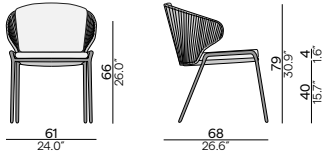

DINING ARM CHAIR

FUR0000182

kg
nett 7

Packed per 2 pcs

Cushion set includes:

1x Radoc seat cushion
1x Radoc back cushion

CUS0000017
CUS0000016

ART. NUMBER	FRAME	FURNITURE	COLOUR COMBINATION CUSHION SET (CST0002413)		OPTION: PROTECTIVE COVER
			CAT. A	CAT. B	
		PCSTS + ROPE			PCO0000660
FUR0000182	SF10 1R01	€ 1.295	€ 240	€ 260	€ 280
FUR0000182	SF10 1R02	€ 1.295	€ 240	€ 260	€ 280
FUR0000182	SF13 1R04	€ 1.295	€ 240	€ 260	€ 280