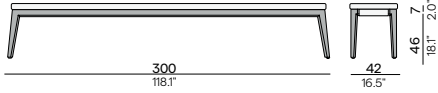

BENCH 300X42

BEN0004838

ART. NUMBER	FRAME	BENCH	COLOUR COMBINATION CUSHION SET (CST0004888)		HEIGHT	OPTION: PROTECTIVE COVER
	TEAK		CAT. A	CAT. B		PCO0004871

BEN0004838	HFTB	€ 3.095	€ 895	€ 995	B	€ 375

BEN0004838	HFTS	€ 3.245	€ 895	€ 995	B	€ 375

Cushion set includes:

1x Sunrise seat cushion

CUS0004851