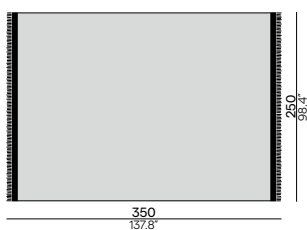

RUG 250X350

RUG0000567

ART. NUMBER	FINISHING	RUG
TEXTILES		
RUG0000567	T511	€ 5.840
RUG0000567	T512	€ 5.840