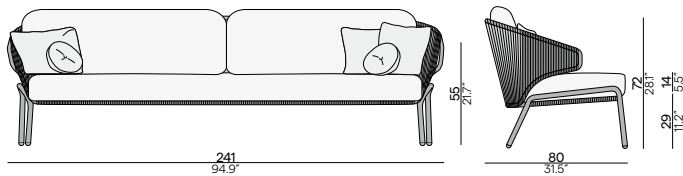

3-SEATER

FUR0000185

Cushion set includes:

- 1x Radoc seat cushion CUS0000020
- 2x Radoc back cushion CUS0000013
- 3x Canto throw pillow D2 40x40 square CUS0000122
- 2x Rodo throw pillow D3 Ø30 round CUS0000121

ART. NUMBER	FRAME	FURNITURE	COLOUR COMBINATION CUSHION SET (CST0002416)		OPTION: PROTECTIVE COVER
			CAT. A	CAT. B	
		PCSTS + ROPE			PCO0000657
FUR0000185	SF10 1R01	€ 5.295	€ 2.375	€ 2.700	€ 650
FUR0000185	SF10 1R02	€ 5.295	€ 2.375	€ 2.700	€ 650
FUR0000185	SF13 1R04	€ 5.295	€ 2.375	€ 2.700	€ 650