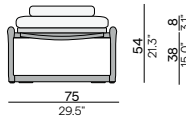

LOUNGER- Textiles

FUR0004703

NEW