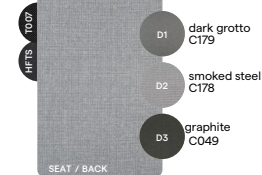

TC-CHINCHILLA GREY-1

TCB06

SEAT / BACK
chinchilla grey
C180