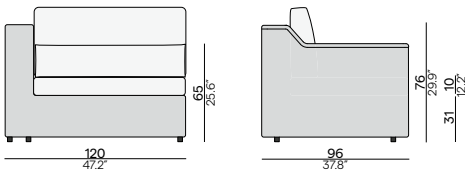

RIGHT SEAT

FUR0000275

Cushion set includes:

1x San Diego seat cushion

CUS0000061

1x San Diego back cushion + long deco

CUS0000051

ART. NUMBER	FRAME	FURNITURE	COLOUR COMBINATION CUSHION SET (CST0002459)		OPTION: PROTECTIVE COVER
			CAT. A	CAT. B	
FUR0000275	4W84	€ 1.895	€ 985	€ 1.180	€ 405

Seen from sitting position