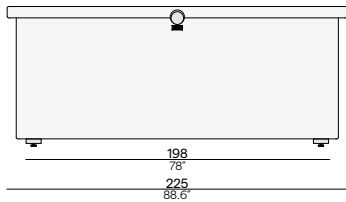

FUSE CUSHION BOX LARGE

CBX0000583