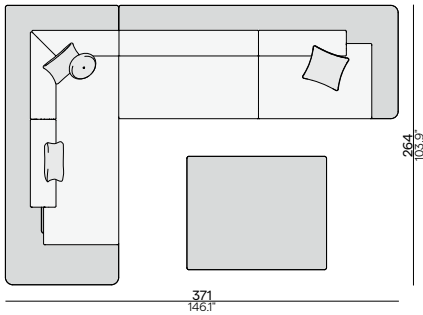

ART. NUMBER	CUSHIONS	FRAME	FURNITURE + BACKREST	COLOUR COMBINATION CUSHION SET		OPTION: CONCEPT COVER
				CAT. A	CAT. B	
		PCSTS				PCO0001424
CPT0000418	CST0004332	SF10 AF10	€ 15.820	€ 6.115	€ 6.785	€ 2.300
CPT0000606	CST0004333	SF10 AF10	€ 20.435	€ 6.115	€ 6.785	€ 2.300

This concept contains:

FURNITURE	FURNITURE LED	SEAT CUSHION	BACK CUSHION	BACK REST + ARM REST	THROW PILLOWS
1X FUR0000322	1X FUR0000599	1X CUS0000084	1X CUS0000080	1X FUR0000336	1X CUS0000122 D1 40X40
1X FUR0000323	1X FUR0000600	1X CUS0000085	2X CUS0000081	2X FUR0000337	2X CUS0000122 D2 40X40
1X FUR0000326	1X FUR0000603	1X CUS0000086	1X CUS0000082	1X FUR0000339	1X CUS0000121 D3 Ø30

seen from a sitting position

This concept can be positioned as a left or as a right corner without any additional items.