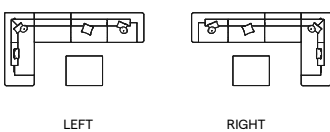

seen from a sitting position

This concept can be positioned as a left or as a right corner without any additional items.

ART. NUMBER	CUSHIONS	FRAME	FURNITURE + BACKREST	COLOUR COMBINATION CUSHION SET		OPTION: CONCEPT COVER
				CAT. A	CAT. B	
		PCSTS				PCO0001426
CPT0000419	CST0004334	SF10 AF10	€ 19.575	€ 8.065	€ 8.920	€ 2.910
 CPT0000607	CST0004335	SF10 AF10	€ 25.635	€ 8.065	€ 8.920	€ 2.910