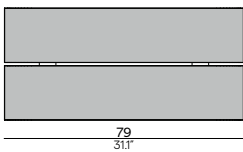

80X37 - Set Of 2

OST0000550

ART. NUMBER	FRAME	FURNITURE
	PCA	
OST0000550	AF08	€ 945
OST0000550	AF10	€ 945
OST0000550	AF11	€ 945