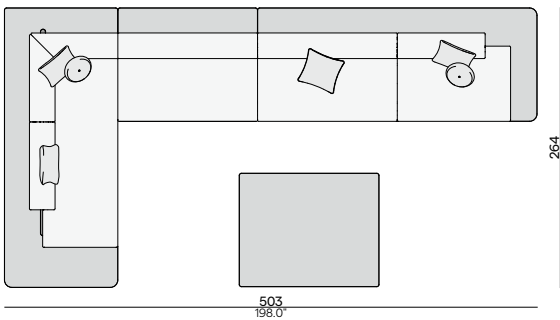

ART. NUMBER	CUSHIONS	FRAME	FURNITURE + BACKREST	COLOUR COMBINATION CUSHION SET		OPTION: CONCEPT COVER
				CAT. A	CAT. B	
		PCSTS				PCO0001426
CPT0000419	CST0004334	SF10 AF10	€ 19.575	€ 8.065	€ 8.920	€ 2.910
CPT0000607	CST0004335	SF10 AF10	€ 25.635	€ 8.065	€ 8.920	€ 2.910

This concept contains:

FURNITURE	FURNITURE LED	SEAT CUSHION	BACK CUSHION	BACK REST + ARM REST	THROW PILLOWS
1X FUR0000322	1X FUR0000599	1X CUS0000084	2X CUS0000080	2X FUR0000336	1X CUS0000122 D1 40X40
1X FUR0000323	1X FUR0000600	2X CUS0000085	2X CUS0000081	2X FUR0000337	1X CUS0000121 D2 Ø30
1X FUR0000325	1X FUR0000602	CUS0000086	1X CUS0000082	1X FUR0000339	2X CUS0000122 D2 40X40
1X FUR0000326	1X FUR0000603				1X CUS0000121 D3 Ø30
					1X CUS0000122 D3 40X40

seen from a sitting position

This concept can be positioned as a left or as a right corner without any additional items.