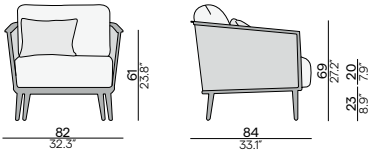

1-SEATER

FUR0000177

kg
nett 15