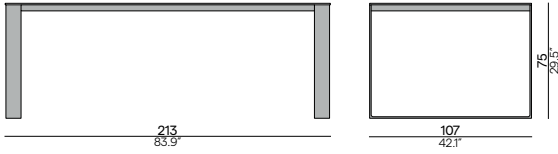

215X107 - Dining Table 75h

TAB0000350

ART.NUMBER	FRAME	TABLE TOP		OPTION:	
		HEIGHT	PROTECTIVE COVER	HEIGHT	PROTECTIVE COVER
	WROUGHT IRON	CERAMIC 12MM (5K) 54 68		PCO0000725	
TAB0000350	WF08	€ 6.340		D	€ 370
TAB0000350	WF10	€ 6.340		D	€ 370