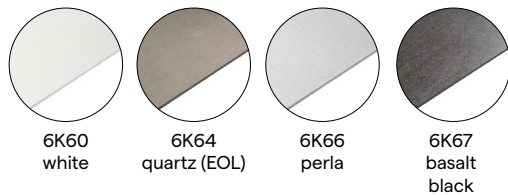

## Table top

teak 30mm

2H43  
teak

2H37  
teak scuro

ceramic 6mm

6K60  
white

6K64  
quartz (EOL)

6K66  
perla