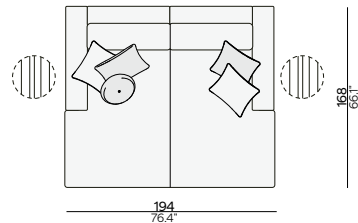

CONCEPT 8

CPT0004923

ART. NUMBER	FRAME PCA + UPHOLSTERY	FURNITURE	THROW PILLOW SET CST0004953		OPTION: PROTECTIVE COVER
			CAT. A	CAT. B	PCO0004982
CPT0004923	AF08 C162 or C163	€ 10.790	€ 390	€ 390	€ 970
CPT0004923	AF10 C162 or C163	€ 10.790	€ 390	€ 390	€ 970
CPT0004923	AF13 C162 or C163	€ 10.790	€ 390	€ 390	€ 970

This concept contains:

FURNITURE			THROW PILLOWS		
1X	FCI0004736	RIGHT MERIDIENNE	2X	CUS0000122	D1 40X40
1X	FCI0004737	LEFT MERIDIENNE	1X	CUS0000121	D2 Ø30

Suggested coffeetables (not included in concept price)

FURNITURE			TABLE TOP	PAGE
2 X	OST0001589	TSUKI Ø40	TEAK	82