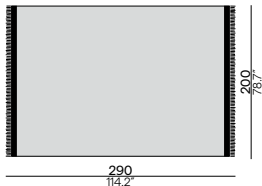

RUG 200X290

RUG0000566

ART. NUMBER	FINISHING	RUG
TEXTILES		
RUG0000566	T511	€ 3.760
RUG0000566	T512	€ 3.760