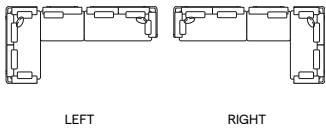

CONCEPT 5

CPT0001369

seen from a sitting position

Change FUR0001069 to FUR0001073 for reversed composition.

ART. NUMBER	FRAME	FURNITURE	COLOUR COMBINATION CUSHION SET (CST0004315)		OPTION: PROTECTIVE COVER
			CAT. A	CAT. B	
	PCA + TEAK				PCO0001427
CPT0001369	AF13 HFTK	€ 10.260	€ 5.930	€ 6.750	€ 1.555
CPT0001369	AF07 HFTN	€ 10.780	€ 5.930	€ 6.750	€ 1.555

This concept contains:

FURNITURE	SEAT CUSHION	BACK CUSHION	THROW PILLOWS	
1X FUR0001069	2X CUS0001374	4X CUS0001382	5X CUS0001389	D1 47X36,5
1X FUR0001071	1X CUS0001376	1X CUS0001384	4X CUS0001388	D2 40X40
1X FUR0001072		3X CUS0001386	2X CUS0000121	D3 Ø30