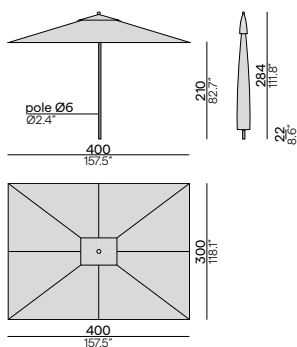

UMBRELLA 300X400

UMB0000574

ART. NUMBER	FRAME	UMBRELLA	OPTION: EXTRA PROTECTIVE COVER
	TEAK + FABRICS	PROTECTIVE COVER INCL.	PCO0000764
UMB0000574	HFTK C109	€ 2.795	€ 210
UMB0000574	HFTK C110	€ 2.795	€ 210
UMB0000574	HFTK C181	€ 2.795	€ 210