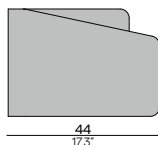

CLOSED 36

OST0000546

ART. NUMBER	FRAME	FURNITURE
	PCA	
OST0000546	AF08	€ 695
OST0000546	AF10	€ 695
OST0000546	AF11	€ 695