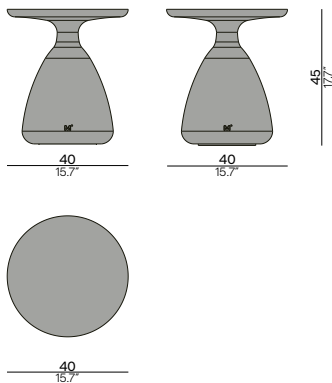

TSUKI Ø40

OST0001589

12
nett

ART. NUMBER	FRAME	FURNITURE	OPTION: PROTECTIVE COVER
	TEAK		PCO0004694

	OST0001589	HFTB	€ 1.195	€ 185
	OST0001589	HFTS	€ 1.295	€ 185