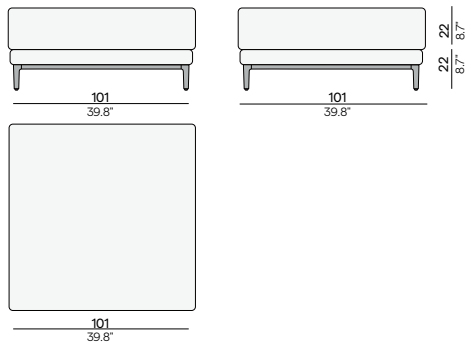

MEDIUM FOOTSTOOL/SIDETABLE

FCI0004734

Cushion set includes:

1x Zendo Sense seat cushion 101x101

ART. NUMBER	FRAME	FURNITURE	OPTION: MODULE CONNECTOR	OPTION: PROTECTIVE COVER
	PCA + UPHOLSTERY	CUSHION SET INCLUDED	SMA0005021	PCO0004803
FCI0004734	AF08 C162 or C163	€ 2.395	€ 140	€ 245
FCI0004734	AF10 C162 or C163	€ 2.395	€ 140	€ 245
FCI0004734	AF13 C162 or C163	€ 2.395	€ 140	€ 245