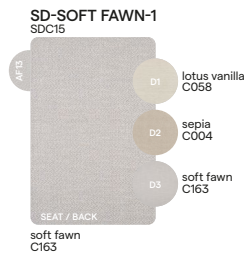

Suggested colour combinations

CAT. C

Throw pillows

Available in all colours

Options

Suggested coffee table combinations

Suggested side table combinations