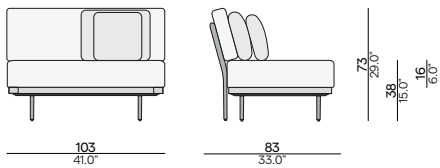

LARGE MIDDLE SEAT

FUR0001071

Cushion set includes:

1x Flex seat cushion	CUS0001376
1x Flex back cushion large	CUS0001384
1x Turo throw pillow D1 47x37 rectangular	CUS0001389
1x Turo throw pillow D2 40x40 square	CUS0001388

ART. NUMBER	FRAME	FURNITURE	COLOUR COMBINATION CUSHION SET (CST0002485)		OPTION: PROTECTIVE COVER
			CAT. A	CAT. B	
FUR0001071	PCA + TEAK	€ 2.310	€ 1.485	€ 1.675	€ 360
FUR0001071	AF07 HFTN	€ 2.425	€ 1.485	€ 1.675	€ 360