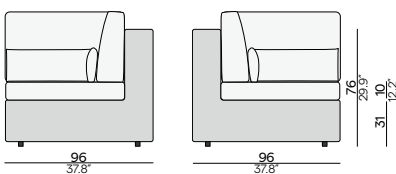

CORNER SEAT

FUR0000276

Cushion set includes:

1x San Diego seat cushion

CUS0000066

2x San Diego back cushion + long deco

CUS0000054

ART. NUMBER	FRAME	FURNITURE	COLOUR COMBINATION CUSHION SET (CST0002460)		OPTION: PROTECTIVE COVER
			CAT. A	CAT. B	
FUR0000276	4W84	€ 1.795	€ 1.110	€ 1.310	€ 410