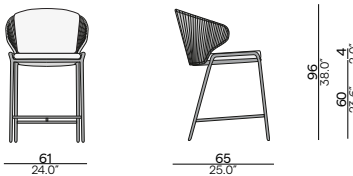

BARSTOOL - 61

FUR0001042

kg
nett 10

Cushion set includes:

1x Radoc seat cushion
1x Radoc back cushion

CUS0000017
CUS0000016

ART. NUMBER	FRAME	FURNITURE	COLOUR COMBINATION CUSHION SET (CST0002480)		OPTION: PROTECTIVE COVER
			CAT. A	CAT. B	
		PCSTS + ROPE			PCO0001438
FUR0001042	SF10 1R01	€ 1.345	€ 240	€ 260	€ 280
FUR0001042	SF10 1R02	€ 1.345	€ 240	€ 260	€ 280
FUR0001042	SF13 1R04	€ 1.345	€ 240	€ 260	€ 280