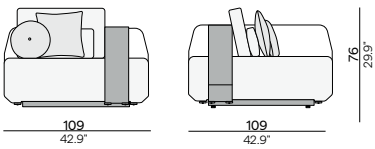

CORNER SEAT

FUR0004782

Cushion set includes:

- 1x Kumo Seat Cushion 107X107 CUS0000113
- 1x Kumo back cushion + long deco 65x38_49x22 CUS0005063
- 1x Rodo throw pillow D2 Ø30 round CUS0000121
- 1x Canto throw pillow D1 40x40 square CUS0000122

ART. NUMBER	FRAME	FURNITURE	COLOUR COMBINATION CUSHION SET (CST0004790)		OPTION: PROTECTIVE COVER
			CAT. A	CAT. B	
	PCA				PCO0000636
FUR0004782	AF08	€ 2.755	€ 2.730	€ 3.010	€ 510
FUR0004782	AF10	€ 2.755	€ 2.730	€ 3.010	€ 510
FUR0004782	AF11	€ 2.755	€ 2.730	€ 3.010	€ 510