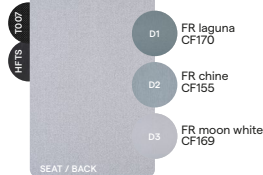

CW-MOON WHITE-1

CWB11

SEAT / BACK
FR moon white
CF169