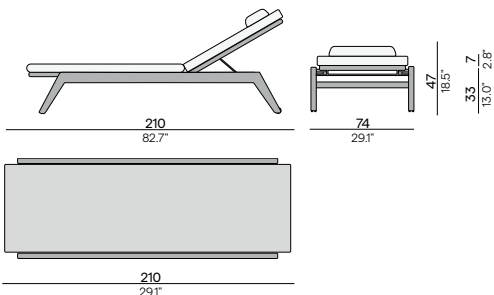

LOUNGER - Textiles

FUR0004830

Cushion set includes:

1x Sunrise seat cushion + back cushion + headrest CUS0004853

ART. NUMBER	FRAME	FURNITURE	COLOUR COMBINATION CUSHION SET (CST0004891)		OPTION: PROTECTIVE COVER
			CAT. A	CAT. B	
		TEAK + TEXTILES			PCO0004877
FUR0004830	HFTS	T007	€ 2.795	€ 935	€ 995
					€ 295