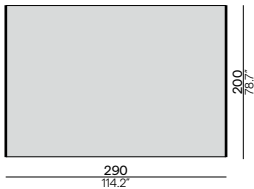

RUG 200X290

RUG0000563

ART. NUMBER	FINISHING	RUG
POLYOLEFIN		
RUG0000563	M513	€ 2.525
RUG0000563	M514	€ 2.525