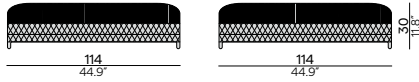

COFFEE TABLE - 114X114

FUR0000286

kg
nett 15

ART. NUMBER	FRAME	FURNITURE	OPTION: TEMPERED GLASS TOP 102,5X102,5
	WICKER		FUR0000745

FUR0000286 2W23 € 1.495 € 290