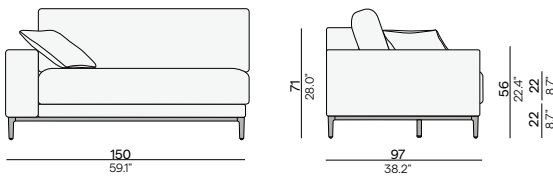

RIGHT SEAT

FCI0004728

Cushion set includes:

- 1x Zendo Sense seat cushion 132x75
- 1x Zendo Sense back cushion 132x42
- 1x Zendo Sense throw pillow 38x38

Seen from sitting position

ART. NUMBER	FRAME	FURNITURE	OPTION: MODULE CONNECTOR	OPTION: PROTECTIVE COVER
	PCA + UPHOLSTERY	CUSHION SET INCLUDED	SMA0005021	PCO0004797
FCI0004728	AF08 C162 or C163	€ 4.495	€ 140	€ 395
FCI0004728	AF10 C162 or C163	€ 4.495	€ 140	€ 395
FCI0004728	AF13 C162 or C163	€ 4.495	€ 140	€ 395