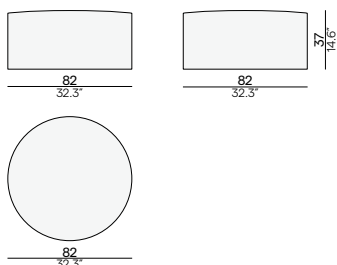

POUF Ø82

POU0000619

7
nett

ART. NUMBER	POUF			OPTION: PROTECTIVE COVER
	CAT. A	CAT. B	CAT. C	PCO0001454

POU0000619	€ 895	€ 1.030	€ 1.155	€ 290