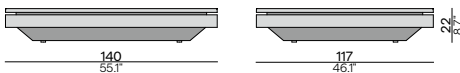

Seen from sitting position

ART. NUMBER	FRAME	FURNITURE	OPTION: PROTECTIVE COVER
	PCA + COMPOSITE		PCO0000639
FUR0000316	AF08 Q8	€ 5.495	€ 295
FUR0000632	AF08 Q8	€ 6.995	€ 295

LARGE MIDDLE SEAT - Quarryl®

FUR0000317 / FUR0000633