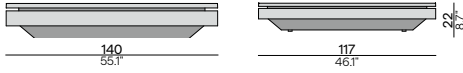

LARGE FOOTSTOOL/SIDETABLE - Quarry®FUR0000318/ FUR0000634

ART. NUMBER	FRAME	FURNITURE	OPTION: PROTECTIVE COVER
	PCA + COMPOSITE		PCO0000639
FUR0000318	AF08 Q8	€ 4.805	€ 295
FUR0000634	AF08 Q8	€ 6.305	€ 295