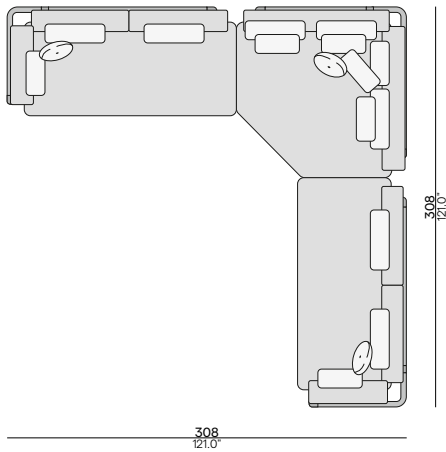

CONCEPT 9

CPT0001501

ART. NUMBER	FRAME	FURNITURE	COLOUR COMBINATION CUSHION SET (CST0004319)		OPTION: PROTECTIVE COVER
			CAT. A	CAT. B	
	PCA + TEAK				PCO0001562
CPT0001501	AF13 HFTK	€ 12.305	€ 7.430	€ 8.385	€ 1.875
CPT0001501	AF07 HFTN	€ 12.905	€ 7.430	€ 8.385	€ 1.875

seen from a sitting position

This concept can be positioned as a left or as a right corner without any additional items.

This concept contains:

FURNITURE	SEAT CUSHION	BACK CUSHION	THROW PILLOWS
1X FUR0001072	2X CUS0001374	4X CUS0001382	7X CUS0001389 D1 47X36,5
1X FUR0001073	1X CUS0001379	2X CUS0001385	7X CUS0001388 D2 40X40
1X FUR0001087		2X CUS0001386	3X CUS0000121 D3 Ø30