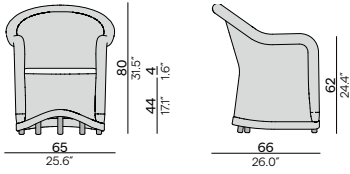

DINING ARM CHAIR - Round FUR0000585

kg
nett 13