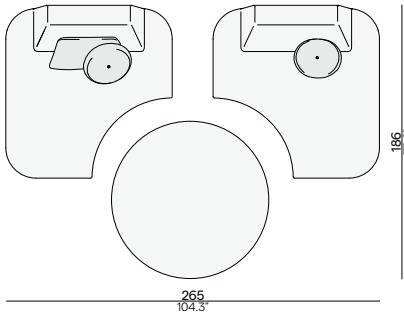

CONCEPT 1

CPT0000627

ART. NUMBER	FRAME	FURNITURE	COLOUR COMBINATION THROW PILLOW SET (CST0004375)		OPTION: PROTECTIVE COVER
			CAT. A	CAT. B	PCO0001688 3 SEPARATE COVERS
CPT0000627	AF11 C033	€ 6.035	€ 480	€ 480	€ 965
CPT0000627	AF11 T111	€ 6.035	€ 480	€ 480	€ 965

ART. NUMBER	FRAME	FURNITURE (UPHOLSTERED WITH OTHER FABRICS THAN C033 OR T111)		COLOUR COMBINATION THROW PILLOW SET (CST0004375)		OPTION: PROTECTIVE COVER
		CAT. A	CAT. B	CAT. A	CAT. B	PCO0001688 3 SEPARATE COVERS
CPT0000627	AF11	€ 8.925	€ 9.855	€ 480	€ 480	€ 965