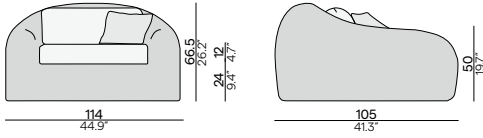

1-SEATER

FUR0000174

kg
nett 34