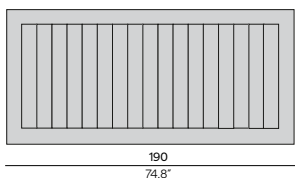

## CUSHION BOX LARGE

CBX0000246

ART. NUMBER	FRAME	FURNITURE
	TEAK	
CBX0000246	HFTK	€ 5.995