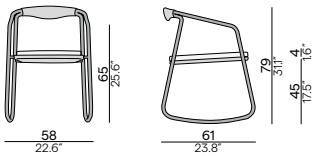

ROCKING CHAIR

FUR0000181

only available in lava AF10

Cushion set includes:

1x Duo seat cushion

CUS0000012

ART. NUMBER	FRAME	FURNITURE	COLOUR COMBINATION CUSHION SET (CST0002411)		OPTION: PROTECTIVE COVER
			CAT. A	CAT. B	
FUR0000181	PCA + ROPE/TEAK	€ 1.395	€ 135	€ 170	€ 200
FUR0000181	AF10 HFTK	€ 1.395	€ 135	€ 170	€ 200