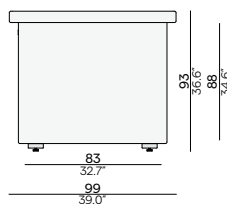

CUSHION BOX LARGE

CBX0000583

ART. NUMBER	FRAME	FURNITURE
CBX0000583	PCA	AF08
		€ 6.195
CBX0000583	PCA	AF10
		€ 6.195