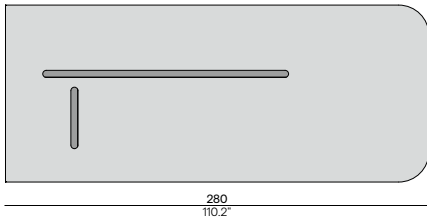

LEFT END SEAT - Quarryl®

FUR0000314 / FUR0000630

Seen from sitting position

ART. NUMBER	FRAME	FURNITURE	OPTION: PROTECTIVE COVER
	PCA + COMPOSITE		PCO0000638
FUR0000314	AF08 Q8	€ 7.995	€ 405
FUR0000630	AF08 Q8	€ 9.595	€ 405