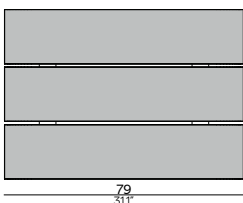

80X58 - Set Of 3

OST0000551

ART. NUMBER	FRAME	FURNITURE
	PCA	
OST0000551	AF08	€ 1.395
OST0000551	AF10	€ 1.395
OST0000551	AF11	€ 1.395