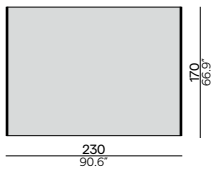

RUG 170X230

RUG0000562

ART. NUMBER	FINISHING	RUG
POLYOLEFIN		
RUG0000562	M513	€ 1.785
RUG0000562	M514	€ 1.785