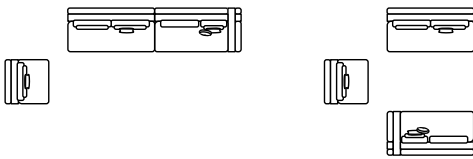

CONCEPT 7A

CPT0004925

seen from a sitting position

This concept can be positioned as a left or as a right corner without any additional items.

ART. NUMBER	FRAME	FURNITURE + BACKREST	CUSHION SET CST0004955		OPTION: PROTECTIVE COVER	
			CAT. A	CAT. B	PCO0004984	
CPT0004925	AF10		€ 8.825	€ 12.350	€ 13.740	€ 1.840
CPT0004925	AF11		€ 8.825	€ 12.350	€ 13.740	€ 1.840
CPT0004925	AF08		€ 8.825	€ 12.350	€ 13.740	€ 1.840

This concept contains:

FURNITURE	SEAT CUSHION	BACK CUSHION + LONG DECO	THROW PILLOWS
1X FUR0004779	1X CUS0000113	1X CUS0005063	3X CUS0000122 D1 40X40
1X FUR0004780	2X CUS0000114	4X CUS0005064	1X CUS0000121 D2 Ø30
1X FUR0005017			

Suggested coffeetables (not included in concept price)

FURNITURE	TABLE TOP	PAGE
1X OST0000546 TAVO CLOSED 36	PCA	81
1X OST0000545 MOOD Ø100 - COFFEE TABLE 33H	TEAK	60
1X OST0000544 MOOD Ø80 - COFFEE TABLE 28H	CERAMIC	60
1X OST0000542 MOOD Ø60 - COFFEE TABLE 28H	CERAMIC	60