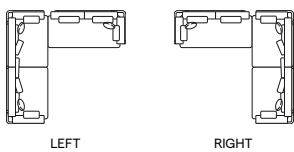

# CONCEPT 8

CPT0001372

ART. NUMBER	FRAME	FURNITURE	COLOUR COMBINATION CUSHION SET (CST0004318)		OPTION: PROTECTIVE COVER
			CAT. A	CAT. B	
	PCA + TEAK				PCO0001433
CPT0001372	AF13 HFTK	€ 9.585	€ 5.990	€ 6.770	€ 1.325
CPT0001372	AF07 HFTN	€ 10.055	€ 5.990	€ 6.770	€ 1.325