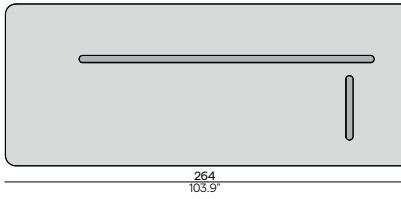

RIGHT END SEAT - Alu

FUR0000323 / FUR0000600

Seen from sitting position

ART. NUMBER	FRAME	FURNITURE	OPTION: PROTECTIVE COVER
	PCSTS + PCA		PCO0001436

FUR0000323 SF10 AF10 € 4.995 € 405

FUR0000600 SF10 AF10 € 6.580 € 405

CORNER SEAT - Alu

FUR0000324 / FUR0000601