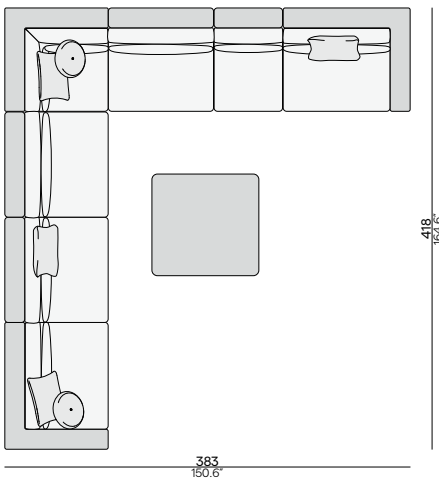

CONCEPT 2

CPT0000402

ART. NUMBER	FRAME	FURNITURE	COLOUR COMBINATION CUSHION SET (CST0004325)		OPTION: CONCEPT COVER
			CAT. A	CAT. B	
	WICKER				PCO0000716
CPT0000402	4W84	€ 12.745	€ 7.585	€ 8.910	€ 2.595