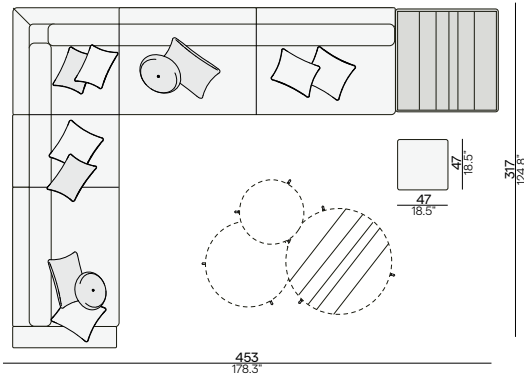

CONCEPT 7

CPT0004922

ART. NUMBER	FRAME PCSTS + UPHOLSTERY	TABLE TOP	FURNITURE	THROW PILLOW SET CST0004952		OPTION: PROTECTIVE COVER
				CAT. A	CAT. B	PCO0004981
CPT0004922	AF08 C162	2H37	€ 21.805	€ 780	€ 780	€ 2.250
CPT0004922	AF08 C163	2H43	€ 21.760	€ 780	€ 780	€ 2.250
CPT0004922	AF10 C162	2H37	€ 21.805	€ 780	€ 780	€ 2.250
CPT0004922	AF10 C163	2H43	€ 21.760	€ 780	€ 780	€ 2.250
CPT0004922	AF13 C162	2H37	€ 21.805	€ 780	€ 780	€ 2.250
CPT0004922	AF13 C163	2H43	€ 21.760	€ 780	€ 780	€ 2.250