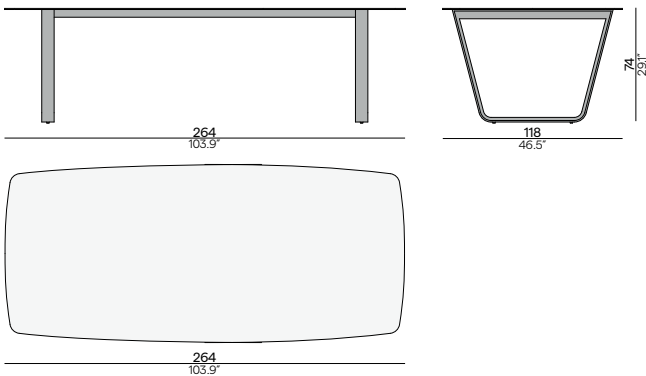

264X118 - Dining Table 74h TAB0000346

ART.NUMBER	FRAME	TABLE TOP		OPTION:	
		CERAMIC 6MM (6K) 60 70	CERAMIC 12MM (5K) 53 54 58 59 66 67 68 69	HEIGHT	PROTECTIVE COVER
	WROUGHT IRON				PCO0000727
TAB0000346	WF08	€ 5.995	€ 6.995	D	€ 485
TAB0000346	WF10	€ 5.995	€ 6.995	D	€ 485
TAB0000346	WF13	€ 5.995	€ 6.995	D	€ 485