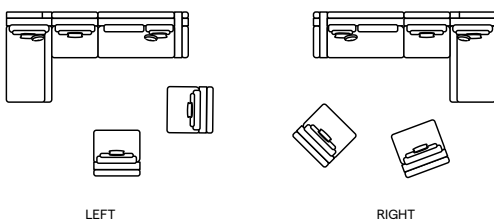

CONCEPT 6

seen from a sitting position

This concept can be positioned as a left or as a right corner without any additional items.

ART. NUMBER	FRAME	FURNITURE + BACKREST	CUSHION SET CST0004954		OPTION: PROTECTIVE COVER
			CAT. A	CAT. B	
	PCSTS +				PCO0004983
CPT0004924	AF08	€ 12.070	€ 17.110	€ 19.000	€ 2.860
CPT0004924	AF10	€ 12.070	€ 17.110	€ 19.000	€ 2.860
CPT0004924	AF11	€ 12.070	€ 17.110	€ 19.000	€ 2.860

This concept contains:

FURNITURE	SEAT CUSHION	BACK CUSHION + LONG DECO	THROW PILLOWS
1X FUR0004779	3X CUS0000113	1X CUS0005063	5X CUS0000122 D1 40X40
1X FUR0004781	2X CUS0000114	5X CUS0005064	2X CUS0000121 D2 Ø30
1X FUR0004841			
2X FUR0005017			

Suggested coffeetables (not included in concept price)

FURNITURE	TABLE TOP	PAGE
1X OST0000546 TAVO CLOSED 36	TEAK	81
1X OST0000544 MOOD Ø100 - COFFEE TABLE 33H	PCA	60
1X OST0000542 MOOD Ø80 - COFFEE TABLE 28H	CERAMIC	60