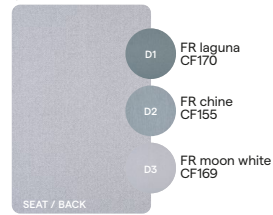

CW-MOON WHITE-1
CWB11

FR moon white
CF169