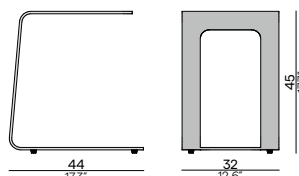

OPEN 32

OST0000547

ART. NUMBER	FRAME	FURNITURE
	PCA	
OST0000547	AF08	€ 595
OST0000547	AF10	€ 595
OST0000547	AF11	€ 595