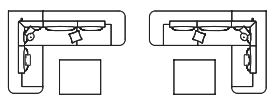

LEFT

RIGHT

This concept contains:

FURNITURE	FURNITURE LED	SEAT CUSHION	BACK CUSHION	BACK REST + ARM REST	THROW PILLOWS
1X FUR0000314	1X FUR0000630	1X CUS0000516	1X CUS0000512	2X FUR0000337	1X CUS0000122 D1 40X40
1X FUR0000315	1X FUR0000631	1X CUS0000517	2X CUS0000514	1X FUR0000338	2X CUS0000122 D2 40X40
1X FUR0000318	1X FUR0000634	1X CUS0000518	1X CUS0000515	1X FUR0000339	1X CUS0000121 D3 Ø30

seen from a sitting position

This concept can be positioned as a left or as a right corner without any additional items.