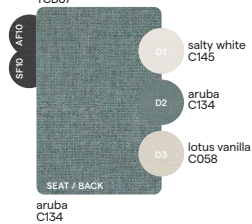

## Suggested colour combinations

CAT. A

CAT. B

CAT. C

SD-SALTY WHITE-2  
SDA07

TC-ARUBA-1  
TCB07

SD-SULTAN STONE-1  
SDC14