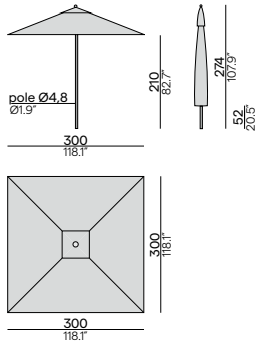

UMBRELLA 300X300

UMB0000575

ART. NUMBER	FRAME	UMBRELLA	OPTION: EXTRA PROTECTIVE COVER
	ANODISED ALU + FABRICS	PROTECTIVE COVER INCL.	PCO0000762
UMB0000575	ANA1 C109	€ 1.635	€ 185
UMB0000575	ANA1 C110	€ 1.635	€ 185
UMB0000575	ANA1 C181	€ 1.635	€ 185