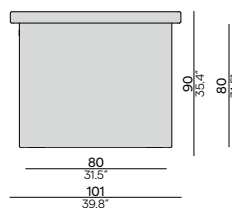

CUSHION BOX LARGE

CBX0000581

ART. NUMBER	FRAME	FURNITURE
WICKER		
CBX0000581	1W23	€ 5.495
CBX0000581	1W31	€ 5.495
CBX0000581	1W90	€ 5.495