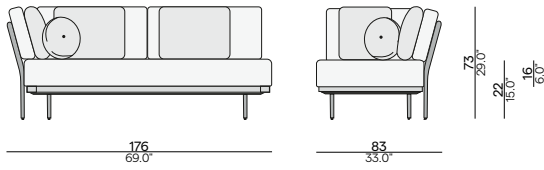

RIGHT CORNER DOUBLE SEAT FUR0001072

Cushion set includes:

1x Flex seat cushion	CUS0001374
2x Flex back cushion small	CUS0001382
1x Flex arm cushion	CUS0001386
2x Turo throw pillow D1 47x37 rectangular	CUS0001389
1x Turo throw pillow D2 40x40 square	CUS0001388
1x Rodo throw pillow D3 Ø30 round	CUS0000121

seen from sitting position

ART. NUMBER	FRAME	FURNITURE	COLOUR COMBINATION CUSHION SET (CST0002486)		OPTION: PROTECTIVE COVER
			CAT. A	CAT. B	PCO0001419
FUR0001072	AF13 HFTK	€ 3.875	€ 2.110	€ 2.410	€ 590
FUR0001072	AF07 HFTN	€ 4.075	€ 2.110	€ 2.410	€ 590