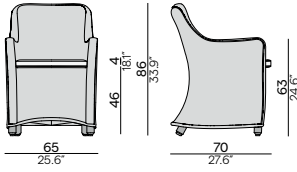

DINING ARM CHAIR

FUR0000269

kg
nett 12

ART. NUMBER	FRAME	FURNITURE	COLOUR COMBINATION CUSHION SET (CST0002453)		OPTION: PROTECTIVE COVER
			CAT. A	CAT. B	PCO0000714
FUR0000269	4W84	€ 895	€ 170	€ 190	€ 180

Cushion set includes:

1x San Diego seat cushion

CUS0000162