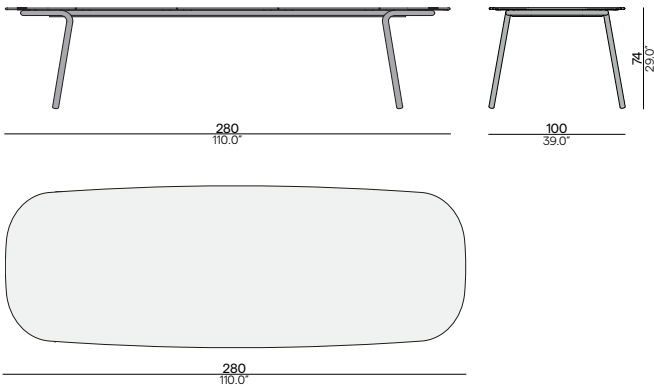

280X100 - Dining Table 74h TAB0001396

ART. NUMBER	FRAME	TABLE TOP	OPTION:	
			HEIGHT	PROTECTIVE COVER
	PCA	CERAMIC 12MM (5K) 53 54 66 68		PCO0001441
TAB0001396	AF10	€ 6.425	D	€ 460
TAB0001396	AF13	€ 6.425	D	€ 460