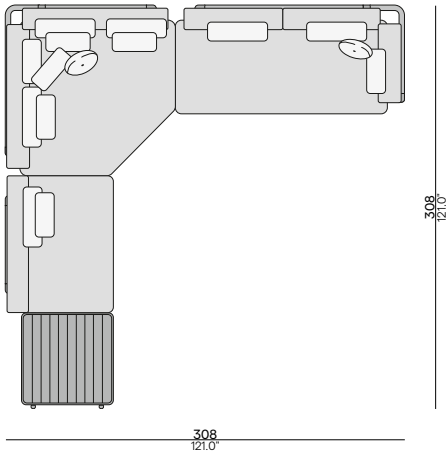

CONCEPT 11

CPT0001499

ART. NUMBER	FRAME	FURNITURE	COLOUR COMBINATION CUSHION SET (CST0004309)		OPTION: PROTECTIVE COVER
			CAT. A	CAT. B	
	PCA + TEAK				PCO0001564
CPT0001499	AF13 HFTK	€ 11.615	€ 6.805	€ 7.650	€ 1.825
CPT0001499	AF07 HFTN	€ 12.210	€ 6.805	€ 7.650	€ 1.825

seen from a sitting position

Change FUR0001073 to FUR0001072 for reversed composition.

This concept contains:

FURNITURE	SEAT CUSHION	BACK CUSHION	THROW PILLOWS
1X FUR0001071	1X CUS0001374	2X CUS0001382	6X CUS0001389 D1 47X36,5
1X FUR0001073	1X CUS0001376	1X CUS0001384	7X CUS0001388 D2 40X40
1X FUR0001079	1X CUS0001379	2X CUS0001385	2X CUS0000121 D3 Ø30
1X FUR0001087		1X CUS0001386