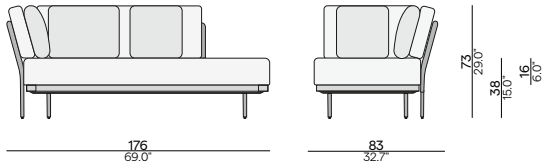

RIGHT CORNER DOUBLE END SEAT FUR0001074

Cushion set includes:

1x Flex seat cushion	CUS0001377
1x Flex back cushion extra large	CUS0001385
1x Flex arm cushion	CUS0001386
1x Turo throw pillow D1 47x37 rectangular	CUS0001389
2x Turo throw pillow D2 40x40 square	CUS0001388

seen from sitting position

ART. NUMBER	FRAME	FURNITURE	COLOUR COMBINATION CUSHION SET (CST0002488)		OPTION: PROTECTIVE COVER
			CAT. A	CAT. B	PCO0001559
FUR0001074	AF13 HFTK	€ 3.780	€ 1.845	€ 2.100	€ 590
FUR0001074	AF07 HFTN	€ 3.980	€ 1.845	€ 2.100	€ 590