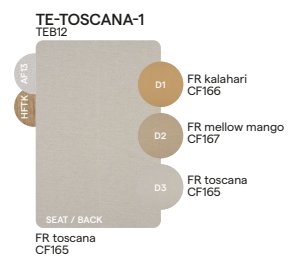

Flex[•] designed by Metrica Design Studio

Frame - finishing

PCA - teak

AF13
flint

HFTK
teak

AF07
black

HFTN
brushed
teak nero

Lounger frame - finishing

AF13
flint

HFTK
teak

HFTK
teak

AF13
flint

HFTK
teak

T019
textiles
flax

AF07
black

HFTS
teak scuro

T007
textiles
flax

Features

modular
system

connector

adjustable
feet

ergonomic
recliner with
pump system

with
wheels

HFTS
water-
repellent

Suggested colour combinations

CAT. A

CAT. B

CAT. C

Throw pillows

Available in all colours

Turo
40x40 square
CUS0001388

€ 120

Rodo
Ø30 round
CUS0000121

€ 150

Turo
47x36.5 rectangular
CUS0001389

€ 150

Options

protective cover

concept cover
(bag for PCO incl.)
(p. 170 for customization)

bag for protective
cover (p. 168)
PCO0001676

Suggested coffee table combinations

Flex
p. 35

Torsa
p. 48

Cobi
p. 44

Mood
p. 60

Zendo Sense
p. 30