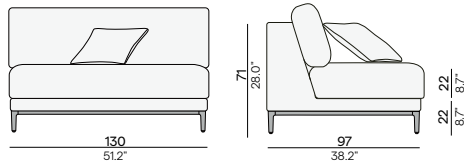

LARGE MIDDLE SEAT

FCI0004730

Cushion set includes:

- 1x Zendo Sense seat cushion 132x75
- 1x Zendo Sense back cushion 132x42
- 1x Zendo Sense throw pillow 38x38

ART. NUMBER	FRAME	FURNITURE	OPTION: MODULE CONNECTOR	OPTION: PROTECTIVE COVER
	PCA + UPHOLSTERY	CUSHION SET INCLUDED	SMA0005021	PCO0004799
FCI0004730	AF08 C162 or C163	€ 3.995	€ 140	€ 380
FCI0004730	AF10 C162 or C163	€ 3.995	€ 140	€ 380
FCI0004730	AF13 C162 or C163	€ 3.995	€ 140	€ 380