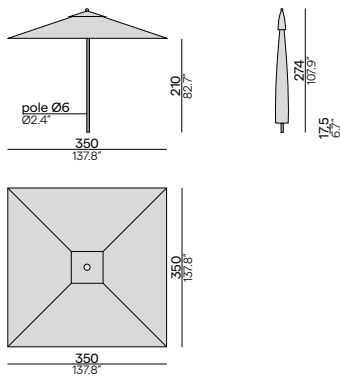

UMBRELLA 350X350

UMB0000576

ART. NUMBER	FRAME	UMBRELLA	OPTION: EXTRA PROTECTIVE COVER
	TEAK + FABRICS	PROTECTIVE COVER INCL.	PCO0000763
UMB0000576	HFTK C109	€ 2.745	€ 210
UMB0000576	HFTK C110	€ 2.745	€ 210
UMB0000576	HFTK C181	€ 2.745	€ 210