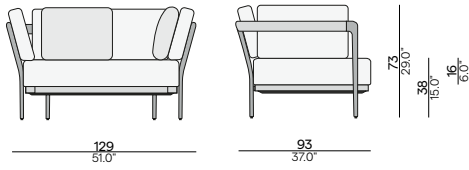

1-SEATER - Deep Seating

FUR0001068

Cushion set includes:

1x Flex deep seat cushion	CUS0001373
1x Flex back cushion medium	CUS0001383
2x Flex deep arm cushion	CUS0001387
1x Turo throw pillow D1 47x37 rectangular	CUS0001389
1x Turo throw pillow D2 40x40 square	CUS0001388

ART. NUMBER	FRAME	FURNITURE	COLOUR COMBINATION CUSHION SET (CST0002482)		OPTION: PROTECTIVE COVER
			CAT. A	CAT. B	
FUR0001068	PCA + TEAK	€ 3.125	€ 1.650	€ 1.905	€ 380
FUR0001068	AF07 HFTN	€ 3.330	€ 1.650	€ 1.905	€ 380