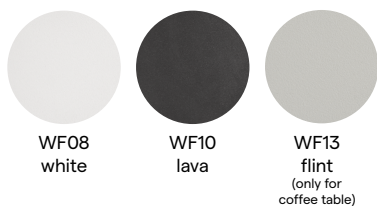

## Table base

PWI

WF08  
white

WF10  
lava

WF13  
flint  
(only for  
coffee table)