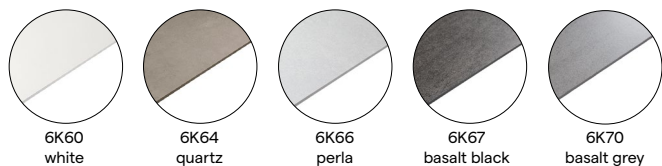

## Ceramic 6mm (6K) straight border