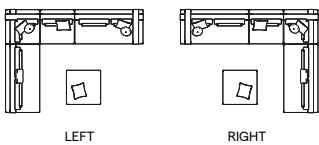

seen from a sitting position

This concept can be positioned as a left or as a right corner without any additional items.

This concept contains:

FURNITURE	SEAT CUSHION	BACK CUSHION + LONG DECO	THROW PILLOWS
1X FUR0004779	3X CUS0000113	3X CUS0005063	1X CUS0000121 D1 Ø30
1X FUR0004780	2X CUS0000114	4X CUS0005064	3X CUS0000122 D1 40X40
1X FUR0004781			1X CUS0000121 D2 Ø30
1X FUR0004782			2X CUS0000122 D2 40X40
1X FUR0004784