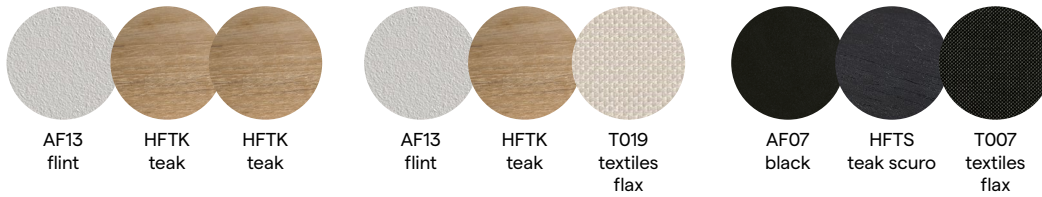

Lounger frame - finishing

AF13
flint

HFTK
teak

HFTK
teak

AF13
flint

HFTK
teak

T019
textiles
flax

AF07
black

HFTS
teak scuro

T007
textiles
flax

Features

modular
system

connector

adjustable
feet

ergonomic
recliner with
pump system

with
wheels

HFTS
water-
repellent

Suggested colour combinations

CAT. A