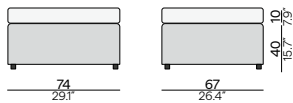

MEDIUM FOOTSTOOL/SIDETABLE

FUR0000280

ART. NUMBER	FRAME	FURNITURE	COLOUR COMBINATION CUSHION SET (CST0002464)		OPTION: TEMPERED GLASS TOP 65,5X72	OPTION: PROTECTIVE COVER
			CAT. A	CAT. B	FUR0000743	PCO0000712
FUR0000280	4W84	€ 685	€ 400	€ 480	€ 195	€ 295

Cushion set includes:

1x San Diego seat cushion CUS0000065