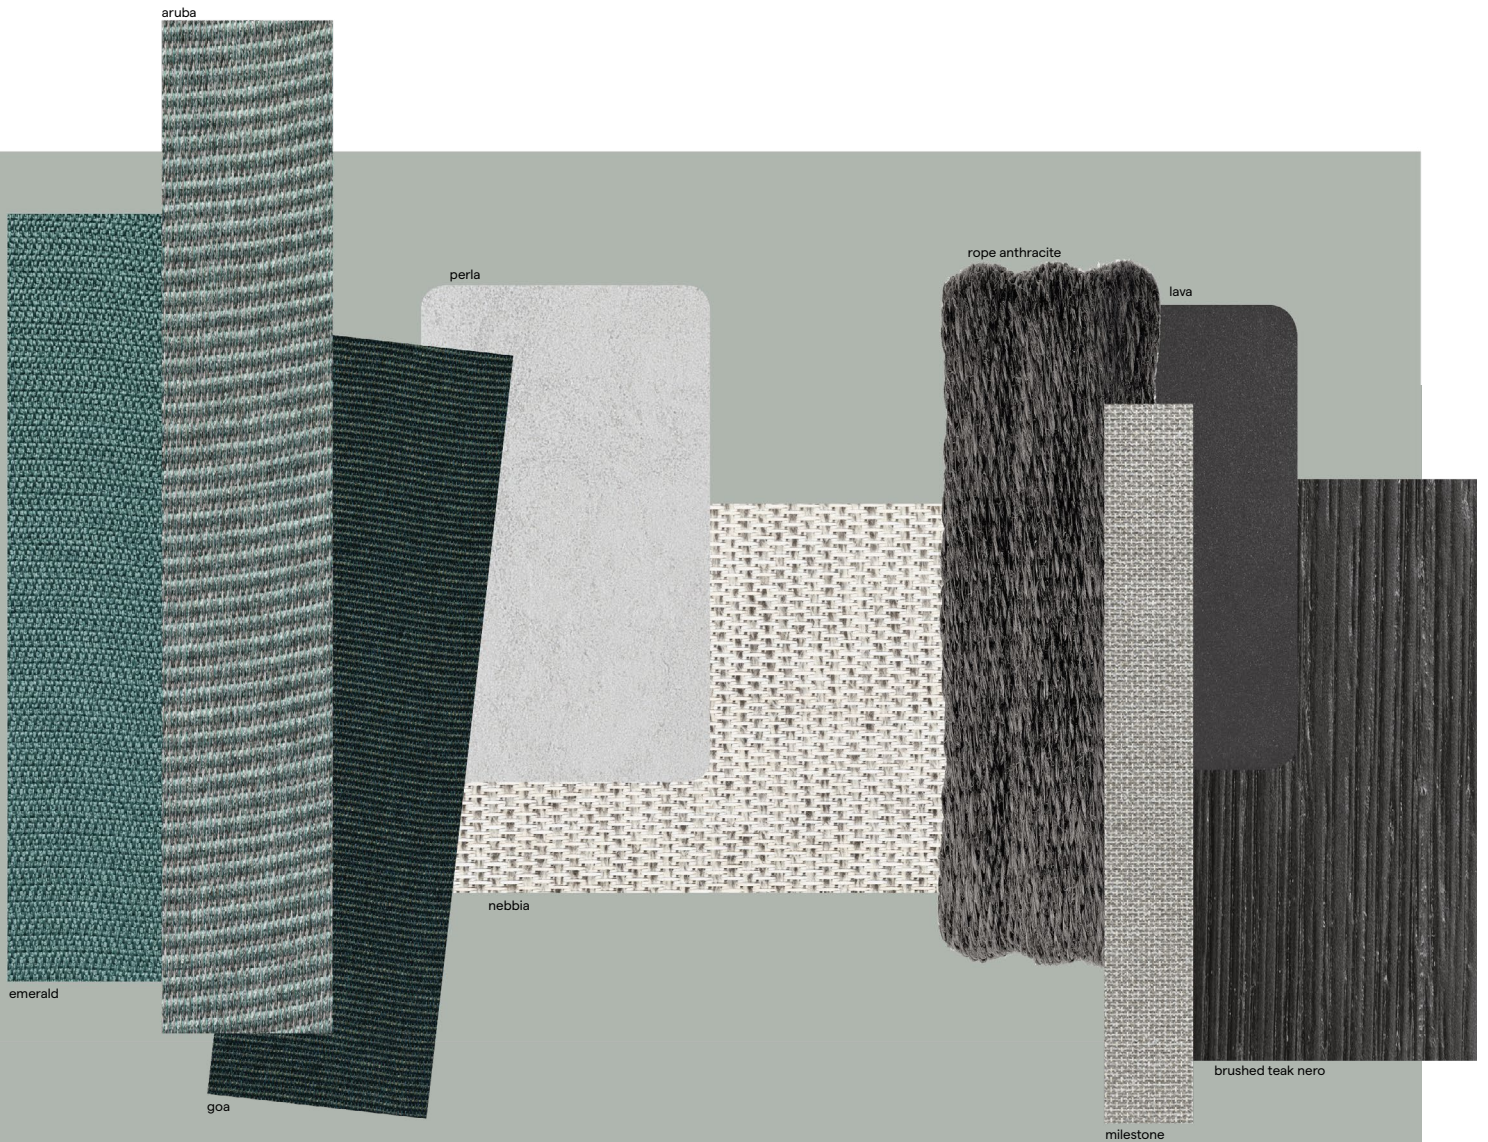

Tropical concrete'

Embrace the urban vibe: chill, comfy and vibrant. Explore the grandeur and excitement of city life, with its grand boulevards, open squares and dazzling architecture