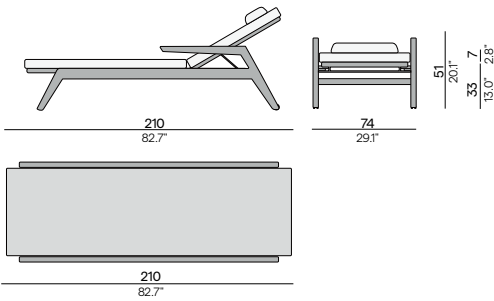

LOUNGER - Textiles With Armrest

FUR0004832

Cushion set includes:

1x Sunrise seat cushion + back cushion + headrest CUS0004853

ART. NUMBER	FRAME	FURNITURE	COLOUR COMBINATION CUSHION SET (CST0004893)		OPTION: PROTECTIVE COVER
			CAT. A	CAT. B	
		TEAK + TEXTILES			PCO0004878
FUR0004832	HFTS	T007	€ 3.395	€ 935	€ 995
					€ 335