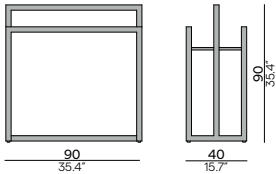

TOWEL RACK

FUR0000245