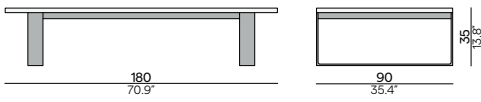

180X90 - Coffee Table 35h

TAB0000352

ART.NUMBER	FRAME	TABLE TOP		OPTION:	
		HEIGHT	PROTECTIVE COVER	HEIGHT	PROTECTIVE COVER
	WROUGHT IRON	TEAK (2H) 43	TEAK SCURO (2H) 37	PCO0000724	
TAB0000352	WF08	€ 4.245	€ 4.500	S	€ 340
TAB0000352	WF10	€ 4.245	€ 4.500	S	€ 340
TAB0000352	WF13	€ 4.245	€ 4.500	S	€ 340