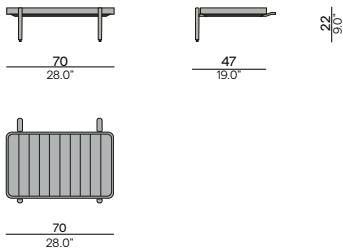

END TABLE - Small

FUR0001081

ART. NUMBER	FRAME	FURNITURE
PCA + TEAK		
FUR0001081	AF13 HFTK	€ 675
FUR0001081	AF07 HFTN	€ 750