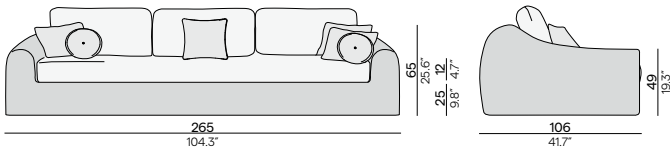

3-SEATER FUR0000224

FUR0000224

kg
nett 51

Cushion set includes:

1x River seat cushion CUS0000034
3x Manutti back cushion CUS0000161
2x Canto throw pillow D1 40x40 square CUS0000122
2x Canto throw pillow D2 40x40 square CUS0000122
2x Rodo throw pillow D3 Ø30 round CUS0000121

ART. NUMBER	FRAME	FURNITURE	COLOUR COMBINATION CUSHION SET (CST0002425)	OPTION: PROTECTIVE COVER		
					CAT. A	CAT. B
	WICKER			PCO0000647		
FUR0000224	3W84	€ 4.345	€ 2.330	€ 2.715	€ 690