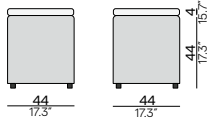

SMALL FOOTSTOOL/SIDETABLE

FUR0000279

ART. NUMBER	FRAME	FURNITURE	COLOUR COMBINATION CUSHION SET (CST0002463)		OPTION: TEMPERED GLASS TOP 43X43	OPTION: PROTECTIVE COVER
			CAT. A	CAT. B	FUR0000742	PCO0000711
FUR0000279	4W84	€ 495	€ 185	€ 160	€ 135	€ 130

Cushion set includes:

1x San Diego seat cushion CUS0000063