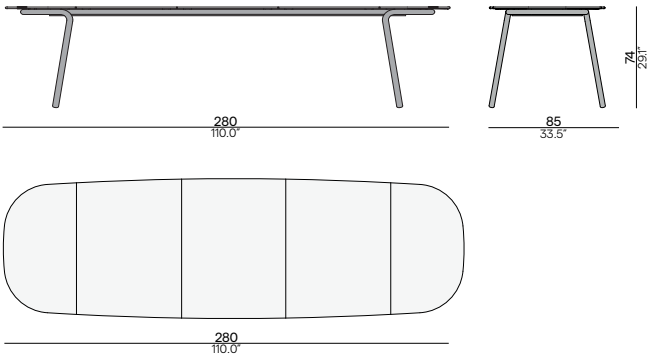

280X85 - Dining Table 74h TAB0000342

ART. NUMBER	FRAME	TABLE TOP	OPTION:	
			HEIGHT	PROTECTIVE COVER
	PCA	CERAMIC 12MM (5K) 53 54 66 68		PCO0000729
TAB0000342	AF10	€ 6.055	D	€ 440
TAB0000342	AF13	€ 6.055	D	€ 440