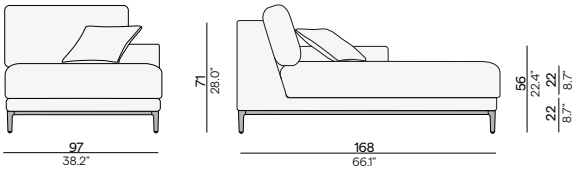

LEFT MERIDIENNE

FCI0004737

Cushion set includes:

- 1x Zendo Sense seat cushion 144x99
- 1x Zendo Sense back cushion 78x42
- 1x Zendo Sense throw pillow 38x38

Seen from sitting position

ART. NUMBER	FRAME	FURNITURE	OPTION: MODULE CONNECTOR	OPTION: PROTECTIVE COVER
	PCA + UPHOLSTERY	CUSHION SET INCLUDED	SMA0005021	PCO0004806
FCI0004737	AF08 C162 or C163	€ 5.395	€ 140	€ 485
FCI0004737	AF10 C162 or C163	€ 5.395	€ 140	€ 485
FCI0004737	AF13 C162 or C163	€ 5.395	€ 140	€ 485