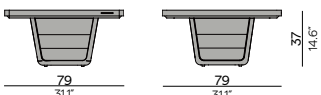

79X79 - Coffee Table 37h

OST0001746

79
31.1"

Incl. 20kg counterweight against tipping

ART. NUMBER	BASE + TOP	TABLE	HEIGHT	OPTION: PROTECTIVE COVER
	TEAK + TEAK			PCO0001740

OST0001746 HFTB 2H36 € 1.980 S € 225

OST0001746 HFTS 2H37 € 2.080 S € 225