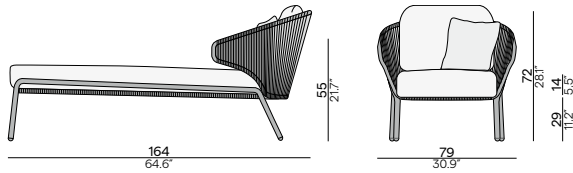

CHAISE LONGUE

FUR0000187

Cushion set includes:

- 1x Radoc seat cushion CUS0000022
- 1x Radoc back cushion CUS0000014
- 1x Canto throw pillow D1 40x40 square CUS0000122

ART. NUMBER	FRAME	FURNITURE	COLOUR COMBINATION CUSHION SET (CST0002418)		OPTION: PROTECTIVE COVER
			CAT. A	CAT. B	
		PCSTS + ROPE			PCO0000658
FUR0000187	SF10 1R01	€ 3.830	€ 1.595	€ 1.825	€ 485
FUR0000187	SF10 1R02	€ 3.830	€ 1.595	€ 1.825	€ 485
FUR0000187	SF13 1R04	€ 3.830	€ 1.595	€ 1.825	€ 485

MEDIUM FOOTSTOOL/SIDETABLE

FUR0000186

Cushion set includes:

- 1x Radoc seat cushion CUS0000018

ART. NUMBER	FRAME	FURNITURE	COLOUR COMBINATION CUSHION SET (CST0002417)		OPTION: PROTECTIVE COVER
			CAT. A	CAT. B	
		PCSTS + ROPE			PCO0000659
FUR0000186	SF10 1R01	€ 955	€ 425	€ 485	€ 140
FUR0000186	SF10 1R02	€ 955	€ 425	€ 485	€ 140
FUR0000186	SF13 1R04	€ 955	€ 425	€ 485	€ 140