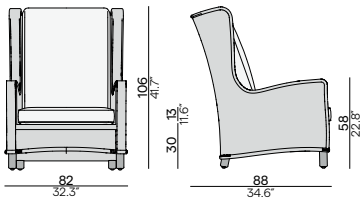

HIGH BACK LOUNGE CHAIR

FUR0000270

kg
nett 26

ART. NUMBER	FRAME	FURNITURE	CUSHION	COLOUR COMBINATION CUSHION SET (CST0002454)		OPTION: PROTECTIVE COVER
				CAT. A	CAT. B	PCO0000702
FUR0000270	4W84	€ 1.440	SEAT + BACK CUSHION	€ 700	€ 880	€ 225

Cushion set includes:

1x San Diego seat cushion

CUS0000058

1x San Diego back cushion

CUS0000057

OPTION: LONG DECO

1X CUS0001031 LONG DECO 68 CM € 155/pc € 160/pc