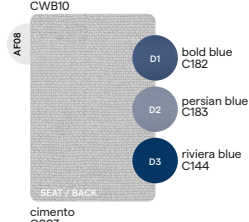

CW-CIMENTO-2

CWB10

AF08
SEAT / BACK
cemento
C003