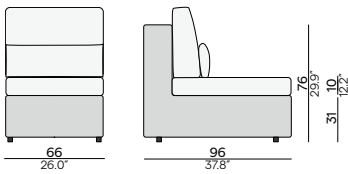

SMALL MIDDLE SEAT

FUR0000277