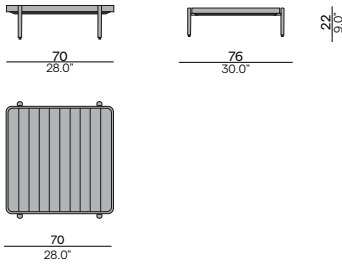

COFFEE TABLE - Medium

FUR0001077

ART. NUMBER	FRAME	FURNITURE	OPTION: PROTECTIVE COVER	
			PCAT. A	PCAT. B
FUR0001077	AF13 HFTK	€ 925	€ 220	
FUR0001077	AF07 HFTN	€ 1.015	€ 220