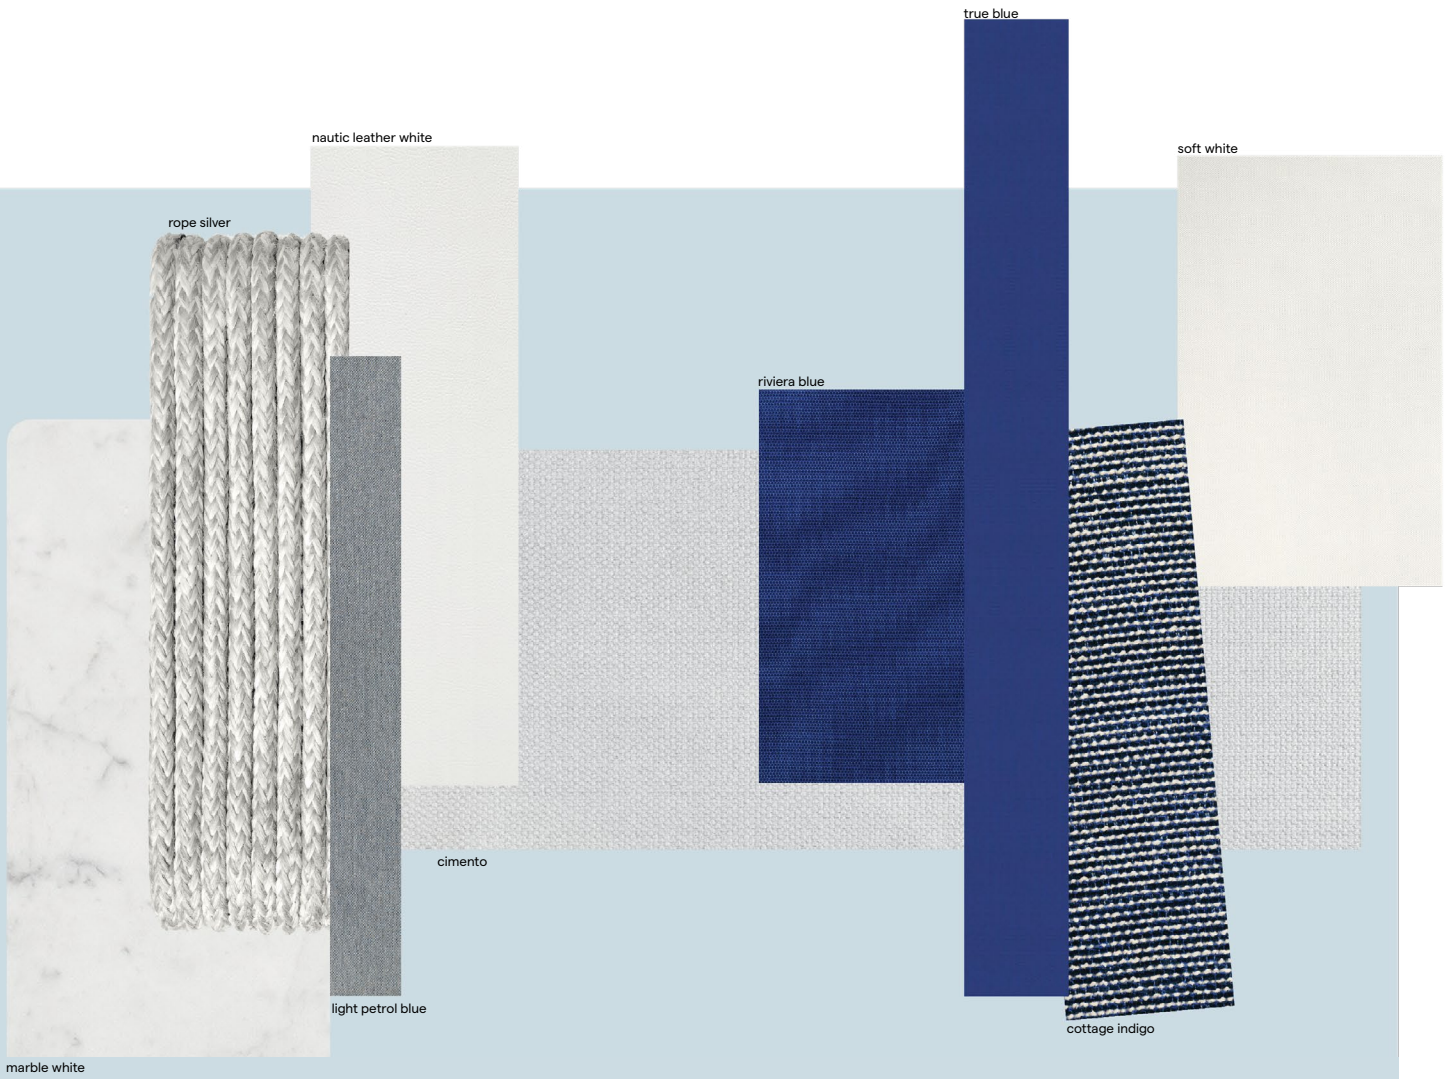

Crisp water

Imagine yourself floating under a radiant sun, listening to the sounds of joyful summer tunes and splashing water by the poolside.