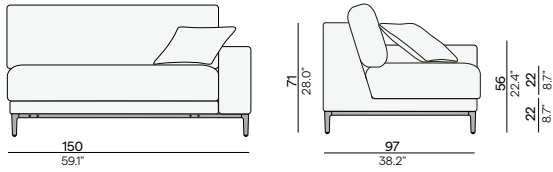

LEFT SEAT

FCI0004731

Cushion set includes:

- 1x Zendo Sense seat cushion 132x75
- 1x Zendo Sense back cushion 132x42
- 1x Zendo Sense throw pillow 38x38

Seen from sitting position

ART. NUMBER	FRAME	FURNITURE	OPTION: MODULE CONNECTOR	OPTION: PROTECTIVE COVER
	PCA + UPHOLSTERY	CUSHION SET INCLUDED	SMA0005021	PCO0004800
FCI0004731	AF08 C162 or C163	€ 4.495	€ 140	€ 395
FCI0004731	AF10 C162 or C163	€ 4.495	€ 140	€ 395
FCI0004731	AF13 C162 or C163	€ 4.495	€ 140	€ 395