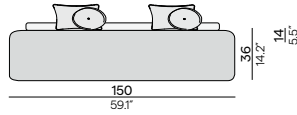

SUNBED - Large

FUR0000226

Cushion set includes:

- 1x River seat cushion CUS0000033
- 2x River headrest CUS0000031
- 2x Canto throw pillow D1 40x40 square CUS0000122
- 2x Rodo throw pillow D2 Ø30 round CUS0000121

ART. NUMBER	FRAME	FURNITURE	COLOUR COMBINATION CUSHION SET (CST0002427)		OPTION: PROTECTIVE COVER
			CAT. A	CAT. B	
FUR0000226	3W84	€ 3.795	€ 2.085	€ 2.420	PCO0000649