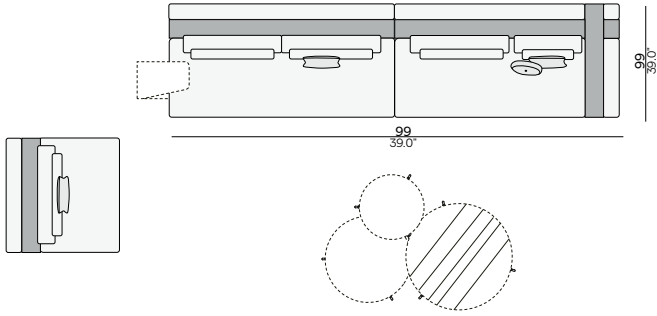

CONCEPT 7A

CPT0004925

seen from a sitting position

This concept can be positioned as a left or as a right corner without any additional items.

ART. NUMBER	FRAME	FURNITURE + BACKREST	CUSHION SET CST0004955		OPTION: PROTECTIVE COVER	
			CAT. A	CAT. B	PCO0004984	
CPT0004925	AF10		€ 8.825	€ 12.350	€ 13.740	€ 1.840
CPT0004925	AF11		€ 8.825	€ 12.350	€ 13.740	€ 1.840
CPT0004925	AF08		€ 8.825	€ 12.350	€ 13.740	€ 1.840

This concept contains:

FURNITURE	SEAT CUSHION	BACK CUSHION + LONG DECO	THROW PILLOWS
1X FUR0004779	1X CUS0000113	1X CUS0005063	3X CUS0000122 D1 40X40
1X FUR0004780	2X CUS0000114	4X CUS0005064	1X CUS0000121 D2 Ø30
1X FUR0005017			

Suggested coffeetables (not included in concept price)

FURNITURE	TABLE TOP	PAGE
1X OST0000546 TAVO CLOSED 36	PCA	81
1X OST0000545 MOOD Ø100 - COFFEE TABLE 33H	TEAK	60
1X OST0000544 MOOD Ø80 - COFFEE TABLE 28H	CERAMIC	60
1X OST0000542 MOOD Ø60 - COFFEE TABLE 28H	CERAMIC	60