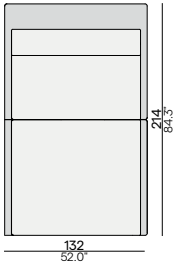

CONCEPT 6B - Alu

CPT0001734 / CPT0001733