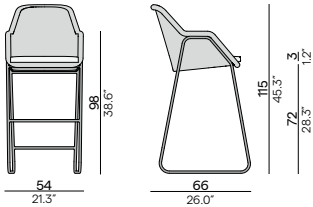

BARSTOOL - 80

FUR0000230

kg
nett 6

Cushion set includes:

1x Mood seat cushion

CUS0000037

ART. NUMBER	FRAME	FURNITURE	COLOUR COMBINATION CUSHION SET (CST0002431)	
			CAT. A	CAT. B
FUR0000230	SF08 1W31	€ 1.195	€ 150	€ 180
FUR0000230	SF10 1W44	€ 1.195	€ 150	€ 180