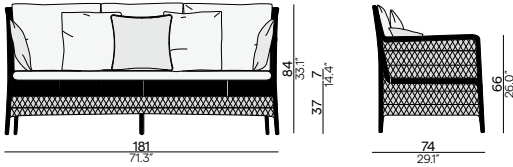

2,5-SEATER

FUR0000284

kg
nett 17

ART. NUMBER	FRAME	FURNITURE	COLOUR COMBINATION CUSHION SET (CST0002468)	
			CAT. A	CAT. B
FUR0000284	2W23	€ 2.945	€ 1.730	€ 2.030

Cushion set includes:

1x Malibu seat cushion CUS0000076
2x Malibu back cushion 50x50 CUS0000070
3x Malibu back cushion 60x60 CUS0000072
2x Canto throw pillow D1 40x40 square CUS0000122
1x Canto throw pillow D2 40x40 square CUS0000122