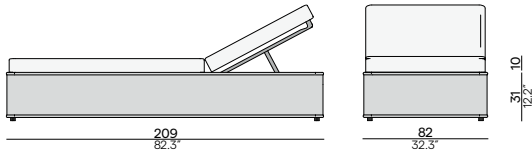

San Diego

LOUNGER

FUR0000273

Cushion set includes:

1x San Diego seat & back cushion

CUS0000068

ART. NUMBER	FRAME	FURNITURE	COLOUR COMBINATION CUSHION SET (CST0002457)		OPTION: PROTECTIVE COVER
			CAT. A	CAT. B	
FUR0000273	4W84	€ 1.995	€ 930	€ 1.110	€ 255