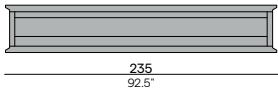

BENCH 235X42

BEN0004839

ART. NUMBER	FRAME	BENCH	COLOUR COMBINATION CUSHION SET (CST0004889)		HEIGHT	OPTION: PROTECTIVE COVER
	TEAK		CAT. A	CAT. B		PCO0004872

BEN0004839	HFTB	€ 2.395	€ 795	€ 855	B	€ 335

BEN0004839	HFTS	€ 2.495	€ 795	€ 855	B	€ 335

Cushion set includes:

1x Sunrise seat cushion

CUS0004852