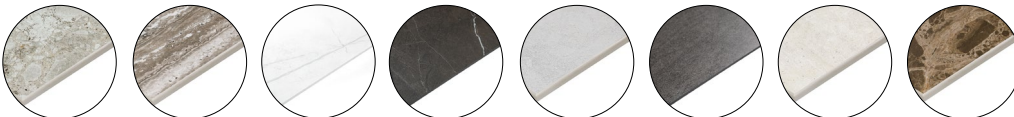

## Table top

ceramic 6mm - inserted tops (only for dining table 300x100)

1K60  
white

1K64  
quartz

1K66  
perla

1K67  
basalt  
black

ceramic 12mm

5K53  
fossil