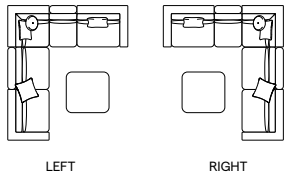

## CONCEPT 1

CPT0000401

ART. NUMBER	FRAME	FURNITURE	COLOUR COMBINATION CUSHION SET (CST0004324)		OPTION: CONCEPT COVER
			CAT. A	CAT. B	
	WICKER				PCO0000715
CPT0000401	4W84	€ 9.565	€ 5.345	€ 6.280	€ 1.850