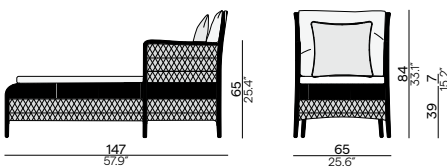

PATIO CHAIR

FUR0000285

kg
nett 12

ART. NUMBER	FRAME	FURNITURE	COLOUR COMBINATION CUSHION SET (CST0002469)	
			CAT. A	CAT. B
FUR0000285	2W23	€ 1.995	€ 815	€ 1.005

Cushion set includes:

1x Malibu seat cushion CUS0000075
1x Malibu back cushion CUS0000071
1x Canto throw pillow D1 40x40 square CUS0000122