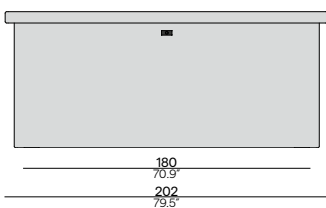

CUSHION BOX LARGE

CBX0000581

ART. NUMBER	FRAME	FURNITURE
WICKER		
CBX0000581	1W23	€ 5.495
CBX0000581	1W31	€ 5.495
CBX0000581	1W90	€ 5.495