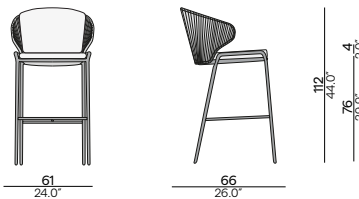

BARSTOOL - 76

FUR0001086

kg
nett 10

Cushion set includes:

1x Radoc seat cushion
1x Radoc back cushion

CUS0000017
CUS0000016

ART. NUMBER	FRAME	FURNITURE	COLOUR COMBINATION CUSHION SET (CST0002492)		OPTION: PROTECTIVE COVER
			CAT. A	CAT. B	
		PCSTS + ROPE			PCO0001438
FUR0001086	SF10 1R01	€ 1.495	€ 240	€ 260	€ 280
FUR0001086	SF10 1R02	€ 1.495	€ 240	€ 260	€ 280
FUR0001086	SF13 1R04	€ 1.495	€ 240	€ 260	€ 280