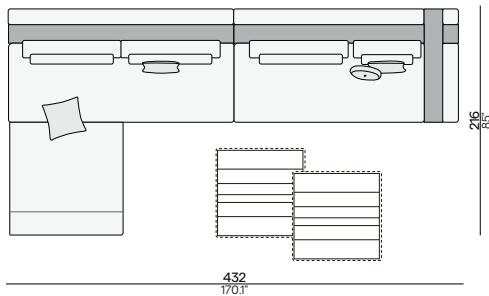

CONCEPT 4

CPT0000408

ART. NUMBER	FRAME	FURNITURE	COLOUR COMBINATION CUSHION SET (CST0004372)		OPTION: PROTECTIVE COVER
			CAT. A	CAT. B	
	PCA				PCO0000295
CPT0000408	AF08	€ 7.925	€ 11.450	€ 12.720	€ 1.355
CPT0000408	AF10	€ 7.925	€ 11.450	€ 12.720	€ 1.355
CPT0000408	AF11	€ 7.925	€ 11.450	€ 12.720	€ 1.355

seen from a sitting position

This concept can be positioned as a left or as a right corner without any additional items.

This concept contains:

FURNITURE	SEAT CUSHION	BACK CUSHION + LONG DECO	THROW PILLOWS
1X FUR0004779	1X CUS0000113	1X CUS0005063	1X CUS0000121 D1 Ø30
1X FUR0004780	2X CUS0000114	3X CUS0005064	1X CUS0000122 D1 40X40
1X FUR0004784			2X CUS0000122 D2 40X40

Suggested coffeetables (not included in concept price)

FURNITURE	TABLE TOP	PAGE
1X OST0001746 COBI 79X79 - COFFEE TABLE 37H	TEAK	44
1X OST0001674 COBI 79X79 - COFFEE TABE 30H	TEAK	44