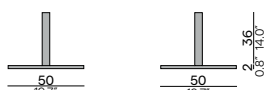

UMBRELLA BASE 21KG

UMB0000629

kg
nett 21

phosphated powder coated iron base 21kg

ART. NUMBER	FRAME UMBRELLA BASE PCA	UMBRELLA BASE
UMB0000629	AF07	€ 490
UMB0000629	AF08	€ 490