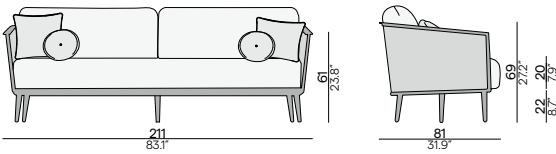

3-SEATER

FUR0000178

kg
nett 32