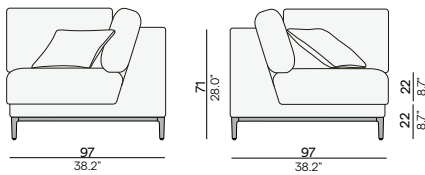

CORNER SEAT

FCI0004732

Cushion set includes:

- 1x Zendo Sense seat cushion 75x75
- 2x Zendo Sense back cushion 66x42
- 1x Zendo Sense throw pillow 38x38

ART. NUMBER	FRAME	FURNITURE	OPTION: MODULE CONNECTOR	OPTION: PROTECTIVE COVER
	PCA + UPHOLSTERY	CUSHION SET INCLUDED	SMA0005021	PCO0004801
FCI0004732	AF08 C162 or C163	€ 3.795	€ 140	€ 385
FCI0004732	AF10 C162 or C163	€ 3.795	€ 140	€ 385
FCI0004732	AF13 C162 or C163	€ 3.795	€ 140	€ 385