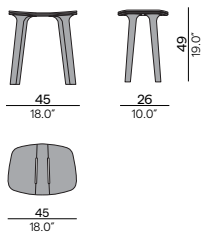

STOOL - 47

FUR0001362

ART. NUMBER	FRAME	FURNITURE	COLOUR COMBINATION CUSHION SET (CST0002494)		OPTION: PROTECTIVE COVER
			CAT. A	CAT. B	PCO0001550
FUR0001362	HFTK	€ 570	€ 135	€ 155	€ 200
FUR0001362	HFTN	€ 615	€ 135	€ 155	€ 200

Cushion set includes:

1x Solid seat cushion

CUS0001415