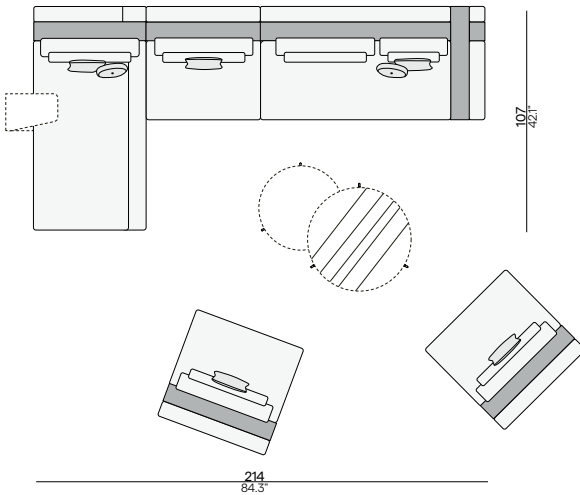

CONCEPT 6

seen from a sitting position

This concept can be positioned as a left or as a right corner without any additional items.

ART. NUMBER	FRAME	FURNITURE + BACKREST	CUSHION SET CST0004954		OPTION: PROTECTIVE COVER
			CAT. A	CAT. B	
	PCSTS +				PCO0004983
CPT0004924	AF08	€ 12.070	€ 17.110	€ 19.000	€ 2.860
CPT0004924	AF10	€ 12.070	€ 17.110	€ 19.000	€ 2.860
CPT0004924	AF11	€ 12.070	€ 17.110	€ 19.000	€ 2.860

This concept contains:

FURNITURE	SEAT CUSHION	BACK CUSHION + LONG DECO	THROW PILLOWS
1X FUR0004779	3X CUS0000113	1X CUS0005063	5X CUS0000122 D1 40X40
1X FUR0004781	2X CUS0000114	5X CUS0005064	2X CUS0000121 D2 Ø30
1X FUR0004841			
2X FUR0005017			

Suggested coffeetables (not included in concept price)

FURNITURE	TABLE TOP	PAGE
1X OST0000546 TAVO CLOSED 36	TEAK	81
1X OST0000544 MOOD Ø100 - COFFEE TABLE 33H	PCA	60
1X OST0000542 MOOD Ø80 - COFFEE TABLE 28H	CERAMIC	60