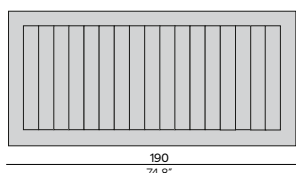

## SIENA CUSHION BOX LARGE

CBX0000246

ART. NUMBER	FRAME	FURNITURE
	TEAK	
CBX0000246	HFTK	€ 5.995