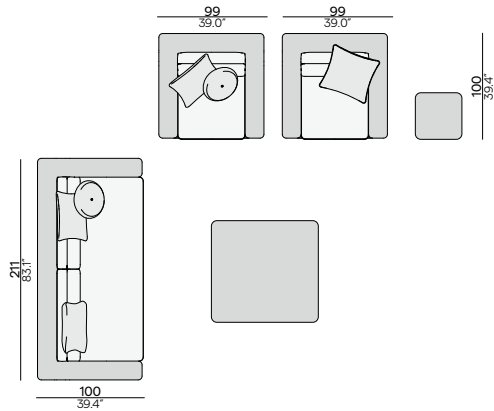

CONCEPT 3

CPT0000403

ART. NUMBER	FRAME	FURNITURE	CUSHION	COLOUR COMBINATION CUSHION SET (CST0004326)		OPTION: CONCEPT COVER
				CAT. A	CAT. B	
	WICKER					PCO0001686
CPT0000403	4W84	€ 9.860	SEAT + BACK CUSHION	€ 3.545	€ 4.135	€ 1.835
OPTION: LONG DECO						
2X CUS0001031			LONG DECO 68 CM	€ 155/pc	€ 160/pc	
2X CUS0000060			LONG DECO 91 CM	€ 160/pc	€ 170/pc	

This concept contains:

FURNITURE	SEAT CUSHION	BACK CUSHION	THROW PILLOWS
2X FUR0000271	1X CUS0000062	2X CUS0000053	3X CUS0000122 D1 40X40
1X FUR0000272	2X CUS0000065	1X CUS0000056	1X CUS0000122 D2 40X40
1X FUR0000279			2X CUS0000121 D3 Ø30
1X FUR0000281