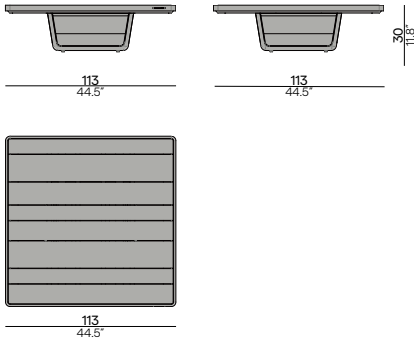

113X113 - Coffee Table 30h OST0001675