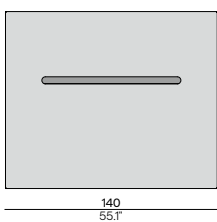

LARGE MIDDLE SEAT - Quarryl®

FUR0000317 / FUR0000633

Seen from sitting position

ART. NUMBER	FRAME	FURNITURE	OPTION: PROTECTIVE COVER
	PCA + COMPOSITE		PCO0000639
FUR0000317	AF08 Q8	€ 5.225	€ 295
FUR0000633	AF08 Q8	€ 6.725	€ 295