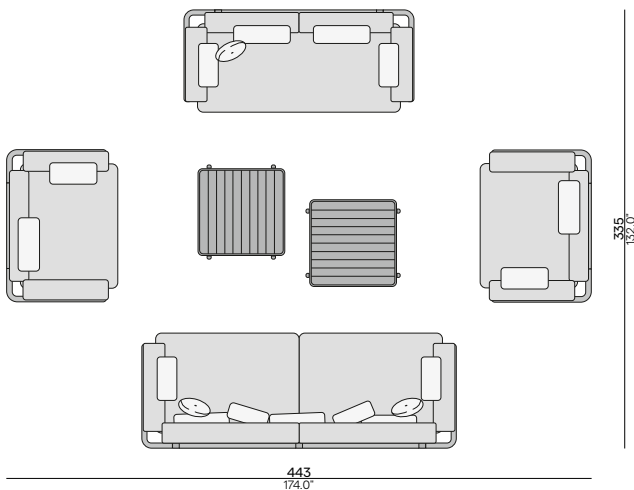

CONCEPT 4

CPT0001368

ART. NUMBER	FRAME	FURNITURE	COLOUR COMBINATION CUSHION SET (CST0004314)		OPTION: PROTECTIVE COVER
			CAT. A	CAT. B	
	PCA + TEAK				PCO0001690
CPT0001368	AF13 HFTK	€ 17.885	€ 9.515	€ 10.835	€ 2.115
CPT0001368	AF07 HFTN	€ 18.950	€ 9.515	€ 10.835	€ 2.115

This concept contains:

FURNITURE	SEAT CUSHION	BACK CUSHION	THROW PILLOWS
2X FUR0001068	2X CUS0001373	2X CUS0001382	7X CUS0001389 D1 47X36,5
1X FUR0001069	1X CUS0001374	2X CUS0001383	8X CUS0001388 D2 40X40
1X FUR0001070	2X CUS0001375	2X CUS0001385	3X CUS0000121 D3 Ø30
2X FUR0001077		2X CUS0001386	
		6X CUS0001387