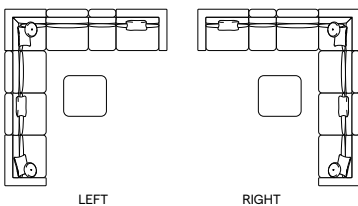

seen from a sitting position

This concept can be positioned as a left or as a right corner without any additional items.

This concept contains:

FURNITURE	SEAT CUSHION	BACK CUSHION	THROW PILLOWS
1X FUR0000274	5X CUS0000061	5X CUS0000051	1X CUS0000122 D1 40X40
1X FUR0000275	1X CUS0000064	1X CUS0000052	1X CUS0000121 D2 Ø30
1X FUR0000276	1X CUS0000066	1X CUS0000054	2X CUS0000122 D2 40X40
1X FUR0000277			1X CUS0000121 D3 Ø30
3X FUR0000278			1X CUS0000122 D3 40X40
1X FUR0000281