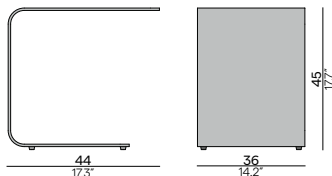

CLOSED 36

OST0000546

ART. NUMBER	FRAME	FURNITURE
	PCA	
OST0000546	AF08	€ 695
OST0000546	AF10	€ 695
OST0000546	AF11	€ 695