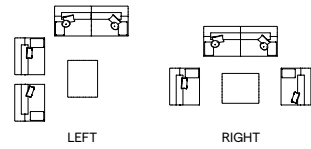

This concept contains:

FURNITURE	FURNITURE LED	SEAT CUSHION	BACK CUSHION	BACK REST + ARM REST	THROW PILLOWS
4X FUR0000325	4X FUR0000602	4X CUS0000085	4X CUS0000079	4X FUR0000338	3X CUS0000122 D1 40X40
1X FUR0000326	1X FUR0000603		4X CUS0000001		1X CUS0000122 D2 40X40 2X CUS0000121 D3 Ø30

seen from a sitting position

This concept can be positioned as a left or as a right corner without any additional items.