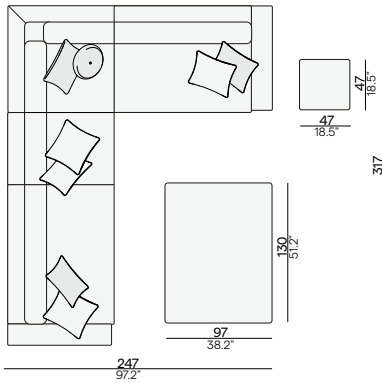

CONCEPT 1

CPT0004916

ART. NUMBER	FRAME	FURNITURE	THROW PILLOW SET CST0004946		OPTION: PROTECTIVE COVER
			CAT. A	CAT. B	PCO0004975
CPT0004916	AF08 C162 or C163	€ 19.770	€ 510	€ 510	€ 1.930
CPT0004916	AF10 C162 or C163	€ 19.770	€ 510	€ 510	€ 1.930
CPT0004916	AF13 C162 or C163	€ 19.770	€ 510	€ 510	€ 1.930

seen from a sitting position

This concept can be positioned as a left or as a right corner without any additional items.

This concept contains:

FURNITURE			THROW PILLOWS		
1X	FCI0004728	RIGHT SEAT	1X	CUS0000122	D1 40X40
1X	FCI0004729	SMALL MIDDLE SEAT	2X	CUS0000122	D2 40X40
1X	FCI0004731	LEFT SEAT	1X	CUS0000121	D3 Ø30
1X	FCI0004732	CORNER SEAT			
1X	FCI0004733	LARGE FOOTSTOOL/SIDETABLE			
1X	FCI0004735	SMALL FOOTSTOOL/SIDETABLE